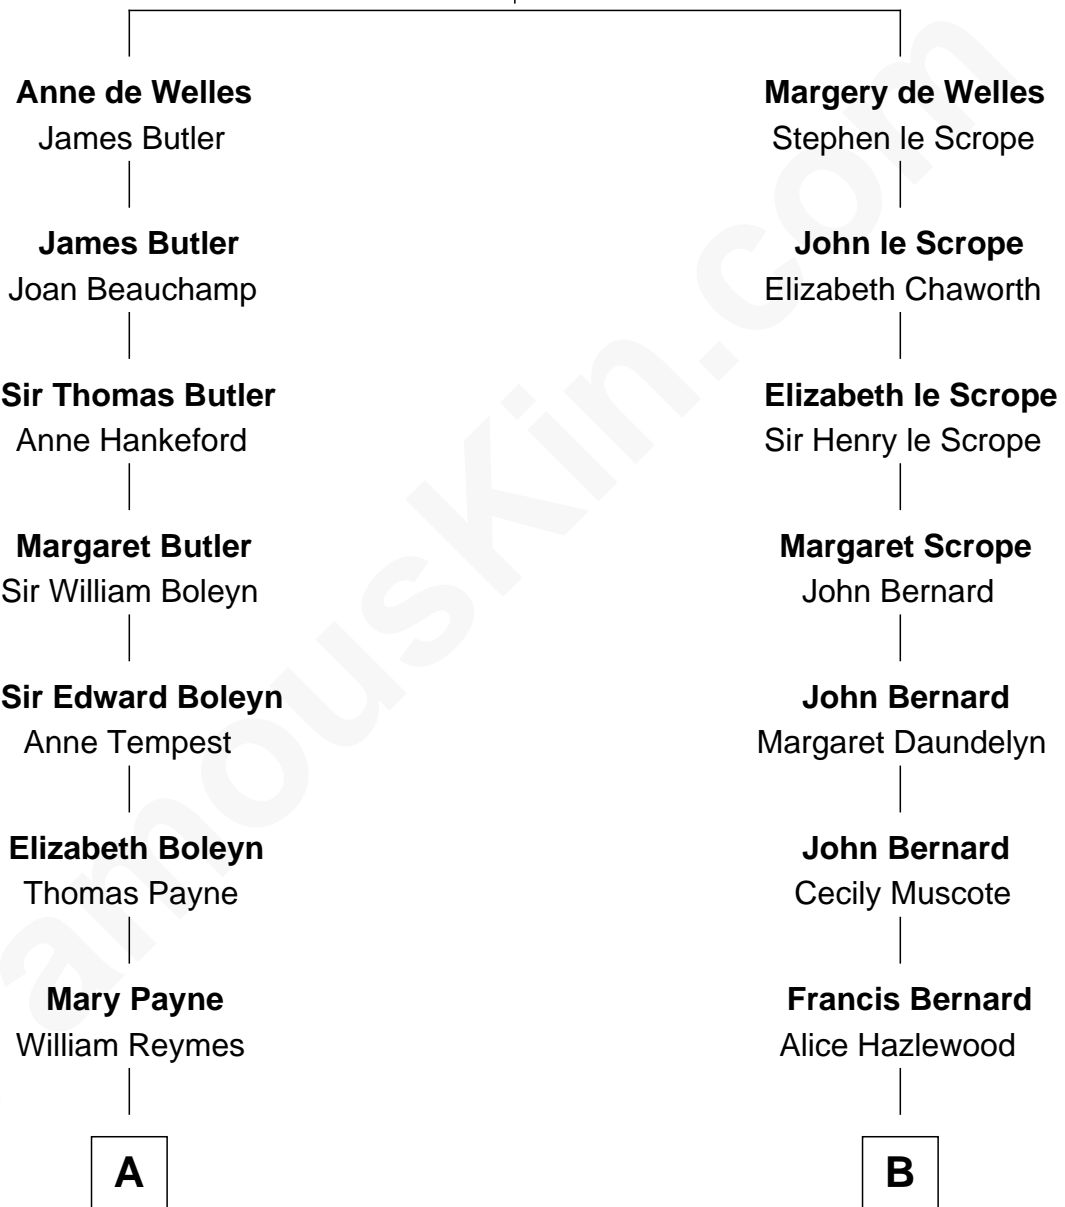

FamousKin.com

Relationship Chart of

William Floyd

Signer of the Declaration of Independence

12th cousin 1 time removed of

James Madison
4th U.S. President

John de Welles
Maud de Roos

A

William Reymes

Anne Evans

John Reymes

Frances - - - - -

Abigail Reymes

Rev. Nathaniel Brewster

Probable

Sarah Brewster

Jonathan Smith

Jonathan Smith

Elizabeth Platt

Tabitha Smith

Nicholl Floyd

William Floyd

Signer of Declaration of Independence

B