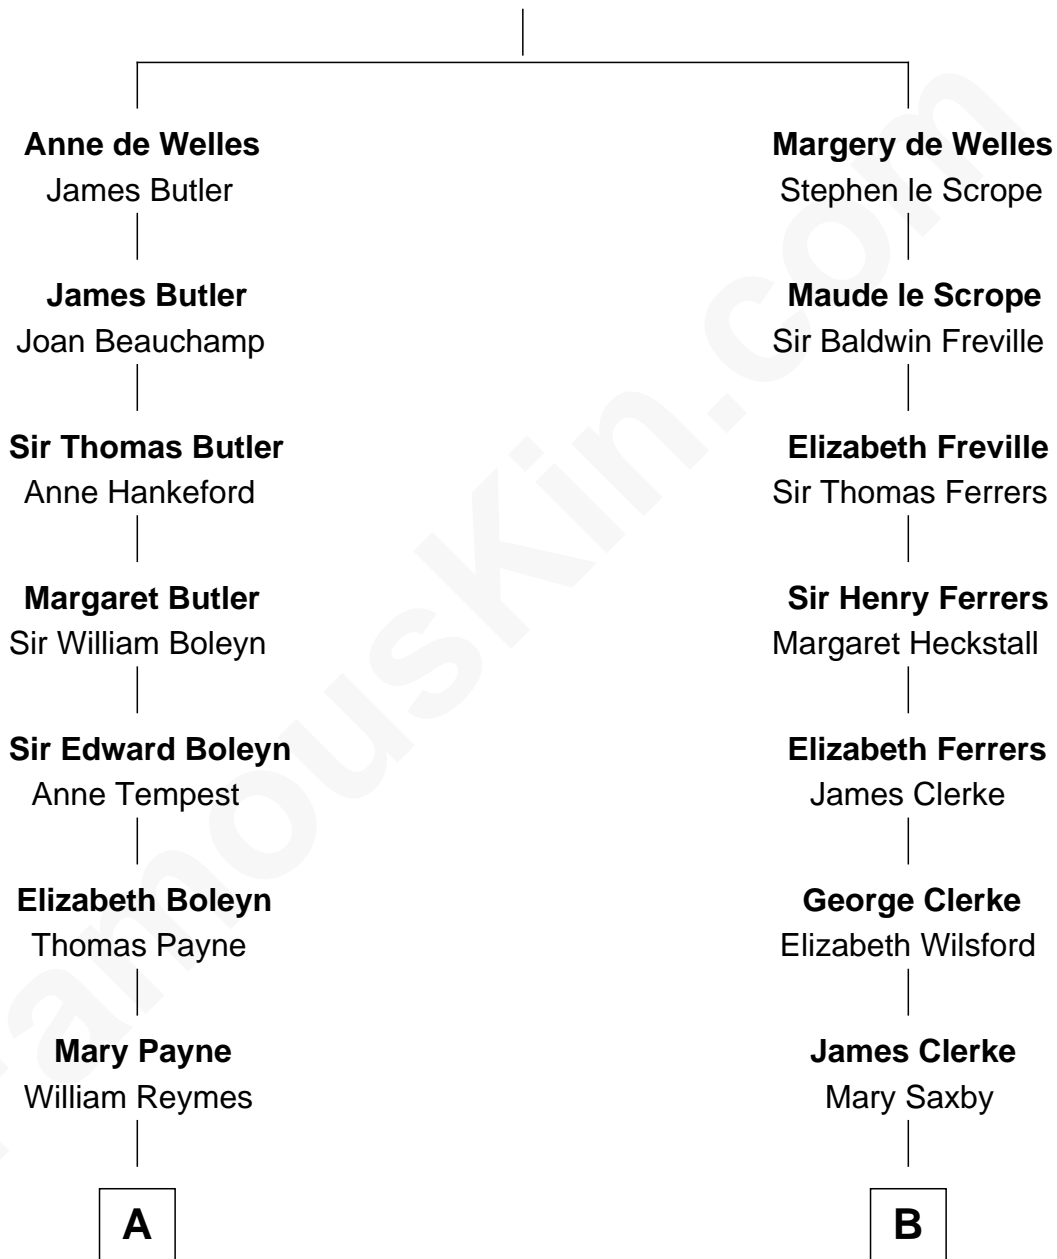

FamousKin.com

Relationship Chart of

William Floyd

Signer of the Declaration of Independence

13th cousin 6 times removed of

Tuesday Weld

TV and Movie Actress

John de Welles

Maud de Roos

C

Edward Motley Weld

Sarah Lothrop King

Lothrop Motley Weld

Yosene Balfour Ker

Tuesday Weld

TV and Movie Actress