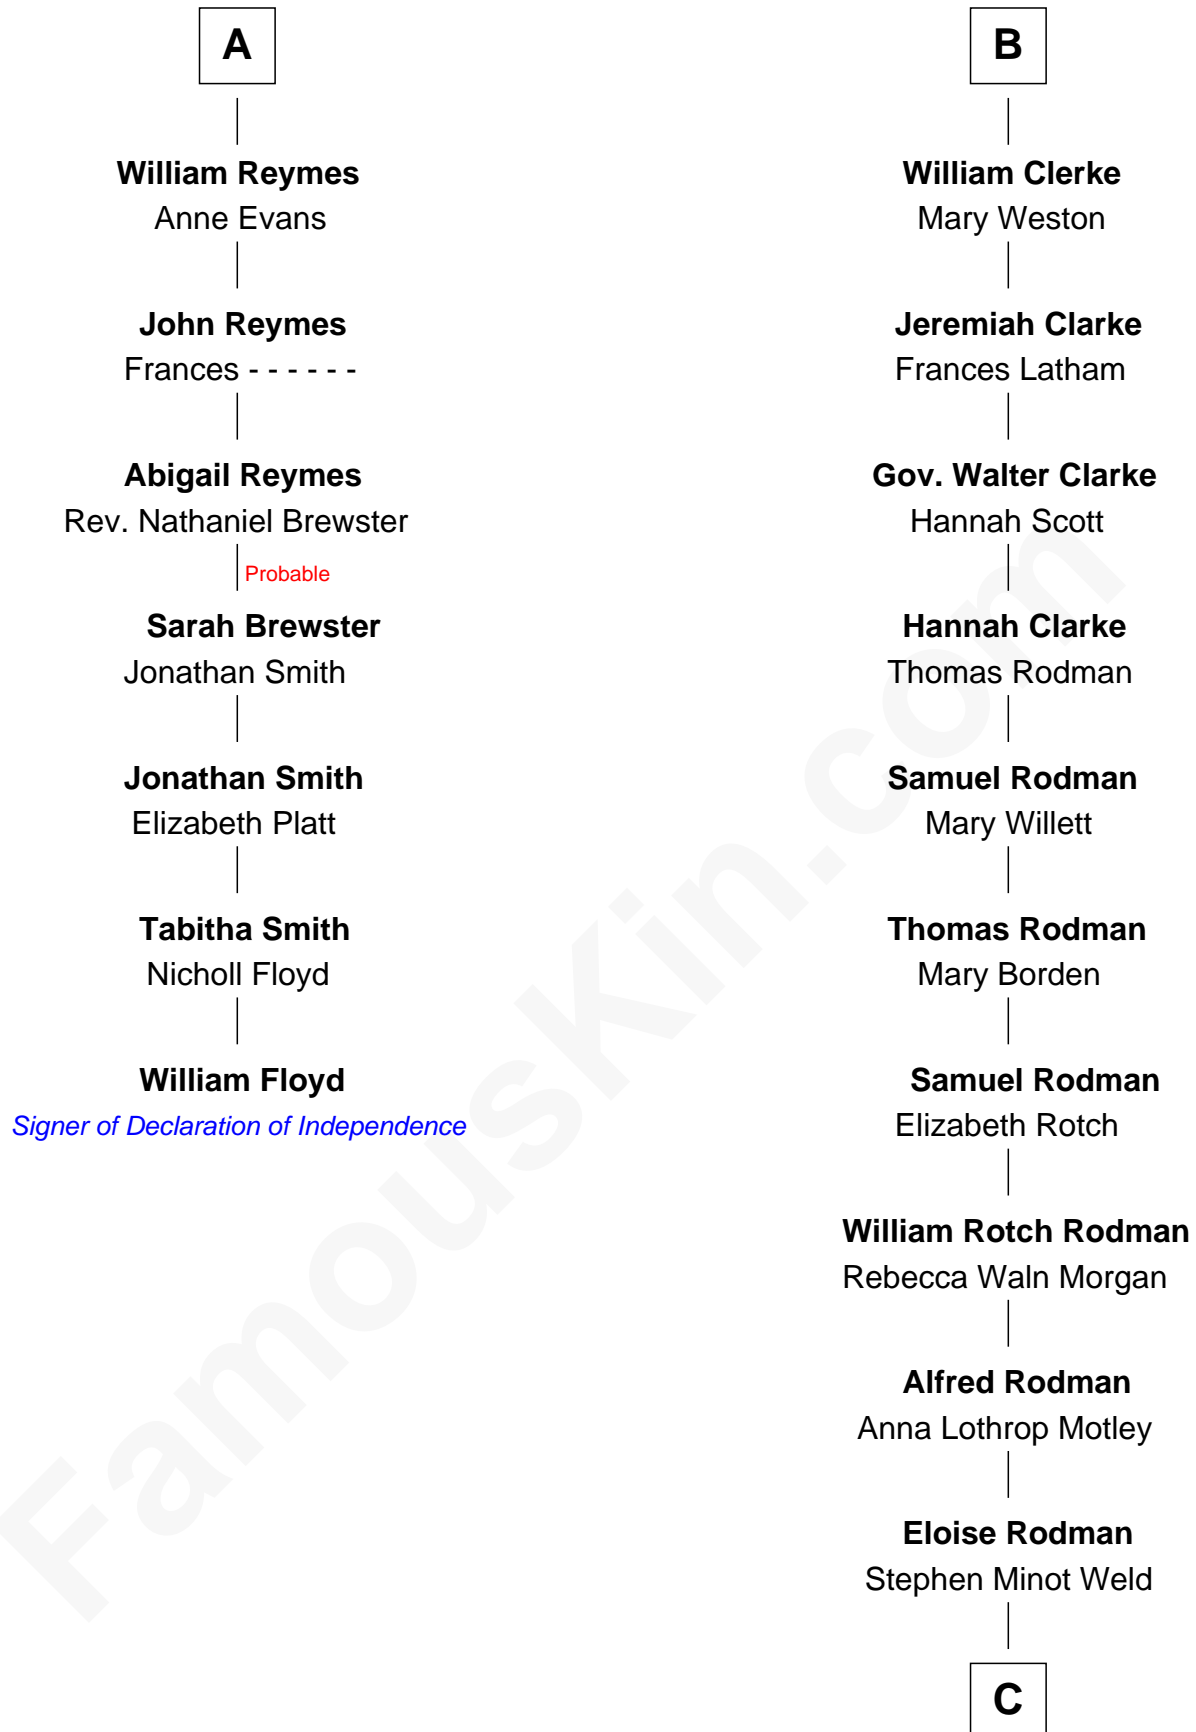

FamousKin.com

Relationship Chart of

William Floyd

Signer of the Declaration of Independence

13th cousin 6 times removed of

Tuesday Weld

TV and Movie Actress

John de Welles

Maud de Roos

C

Edward Motley Weld

Sarah Lothrop King

Lothrop Motley Weld

Yosene Balfour Ker

Tuesday Weld

TV and Movie Actress