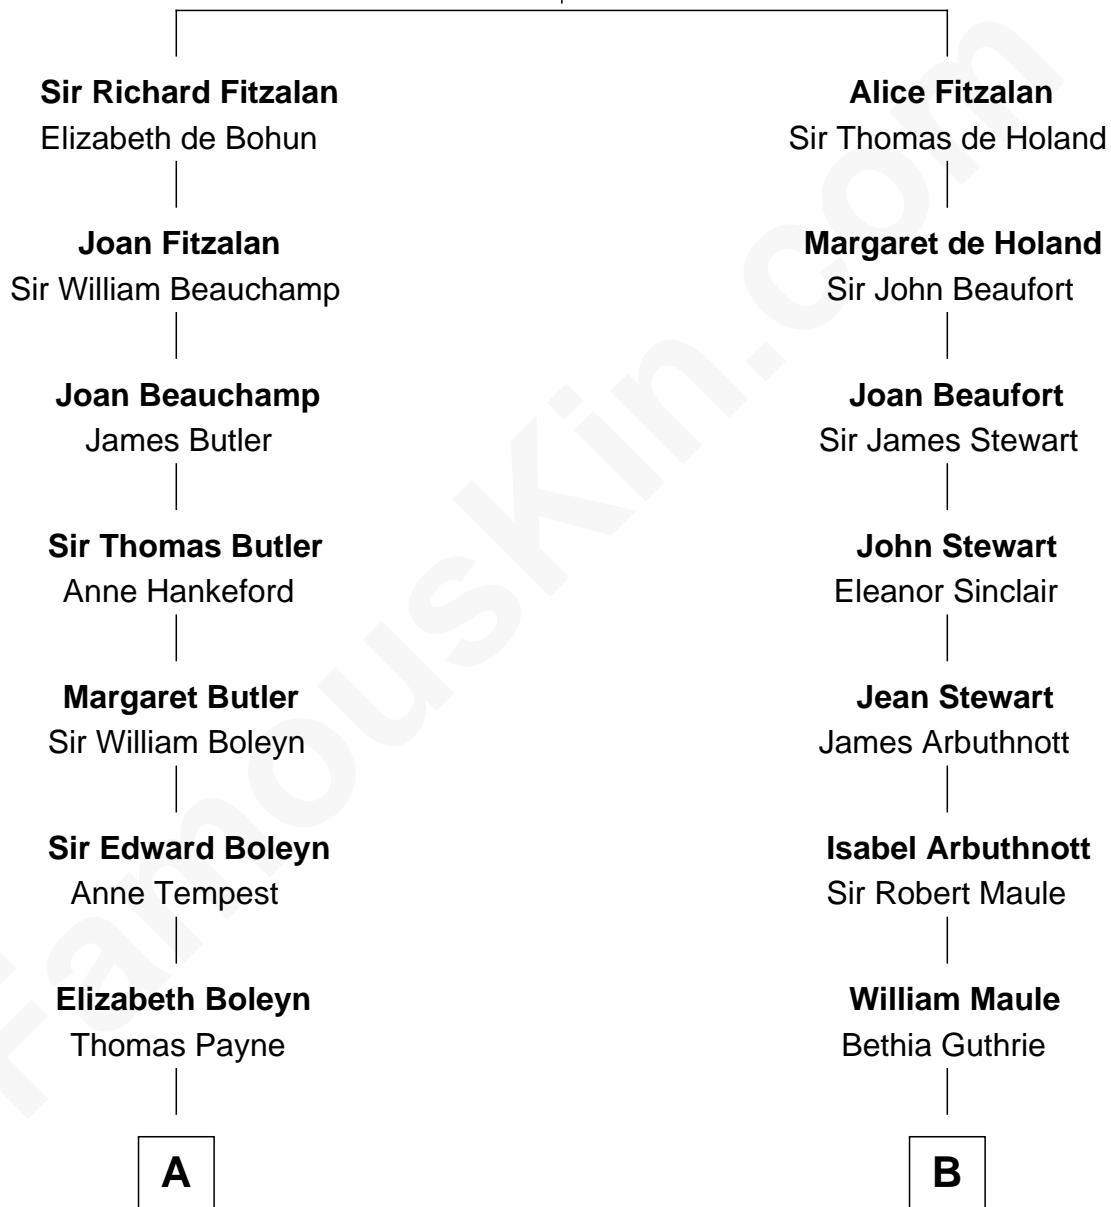

FamousKin.com

Relationship Chart of

William Floyd

Signer of the Declaration of Independence

14th cousin 1 time removed of

Helen Keller

Author and Activist

Richard Fitzalan
Eleanor Plantagenet

A

Mary Payne
William Reymes

William Reymes
Anne Evans

John Reymes
Frances - - - - -

Abigail Reymes
Rev. Nathaniel Brewster

Probable

Sarah Brewster
Jonathan Smith

Jonathan Smith
Elizabeth Platt

Tabitha Smith
Nicholl Floyd

William Floyd
Signer of Declaration of Independence

B

Eleanor Maule
Sir Alexander Morrison

Bethia Morrison
Sir Robert Spottiswoode

Dr. Robert Spottiswoode
Catherine Mercer

Lt. Gov. Alexander Spotswood
Anne Butler Brayne