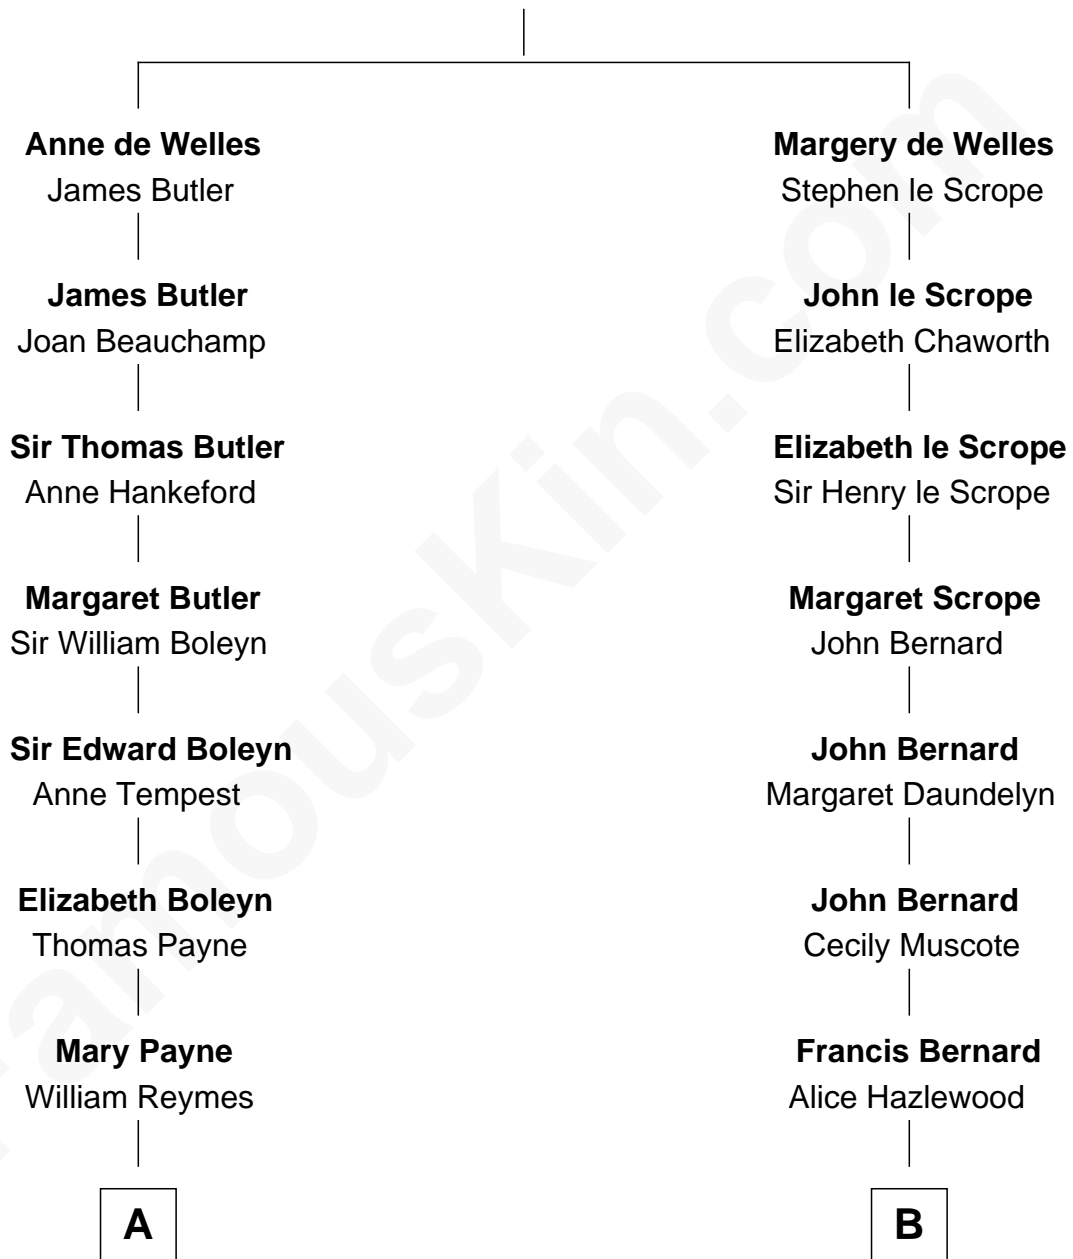

John de Welles

Maud de Roos