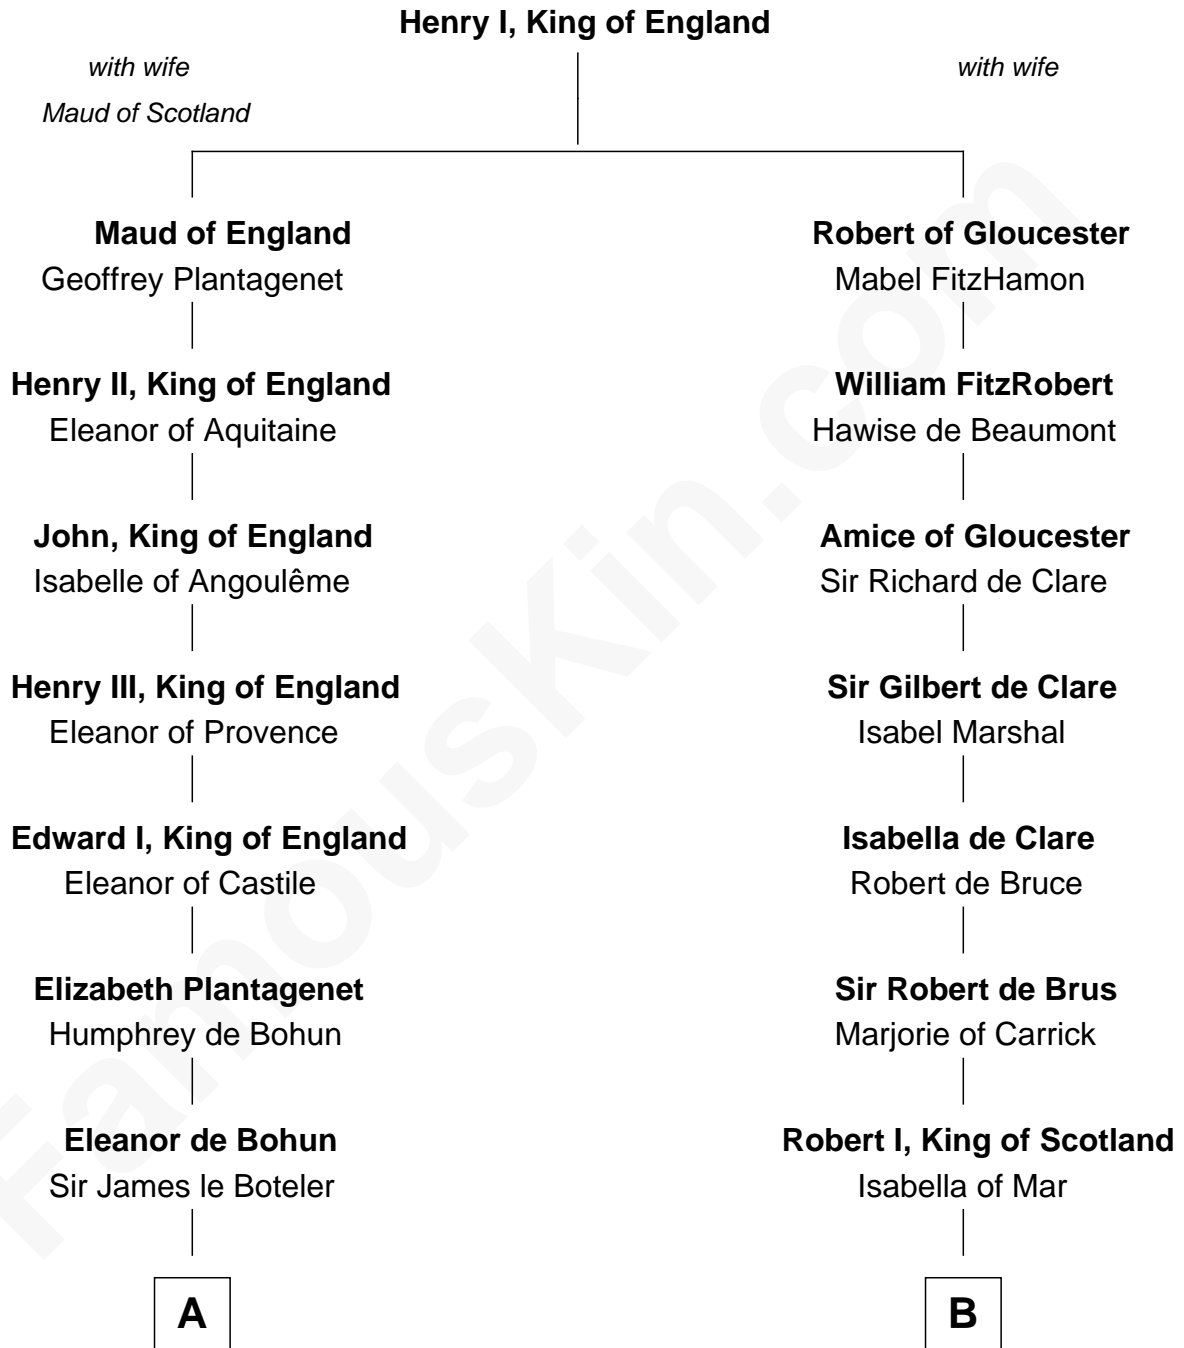

FamousKin.com

Relationship Chart of

William Floyd

Signer of the Declaration of Independence

20th cousin 1 time removed of

Philip Livingston

Signer of the Declaration of Independence

C

Abigail Reymes
Rev. Nathaniel Brewster

Probable

Sarah Brewster
Jonathan Smith

Jonathan Smith
Elizabeth Platt

Tabitha Smith
Nicholl Floyd

William Floyd
Signer of Declaration of Independence

D

Rev. John Livingston
Janet Fleming