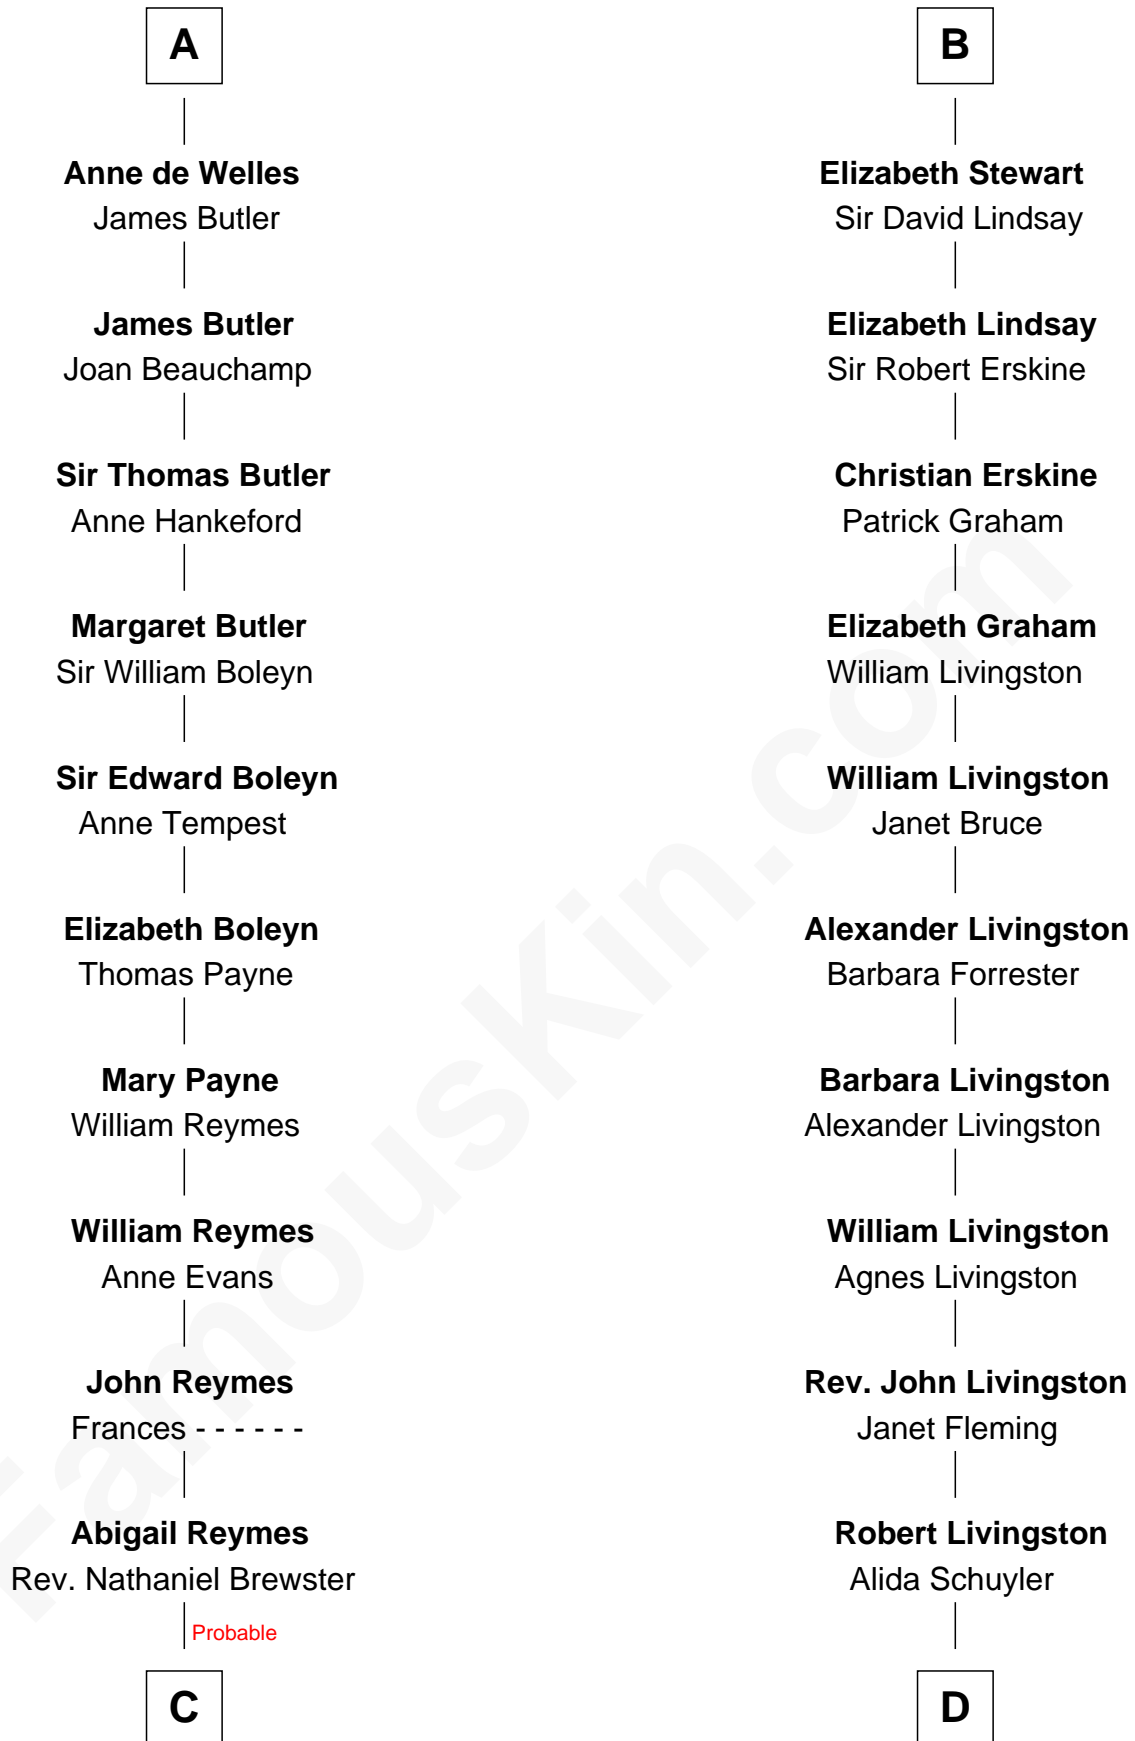

## Relationship Chart of

### William Floyd

*Signer of the Declaration of Independence*

18th cousin 2 times removed of

### Philip Livingston

*Signer of the Declaration of Independence*

**C**

**Sarah Brewster**  
Jonathan Smith

**Jonathan Smith**  
Elizabeth Platt

**Tabitha Smith**  
Nicholl Floyd

**William Floyd**  
*Signer of Declaration of Independence*