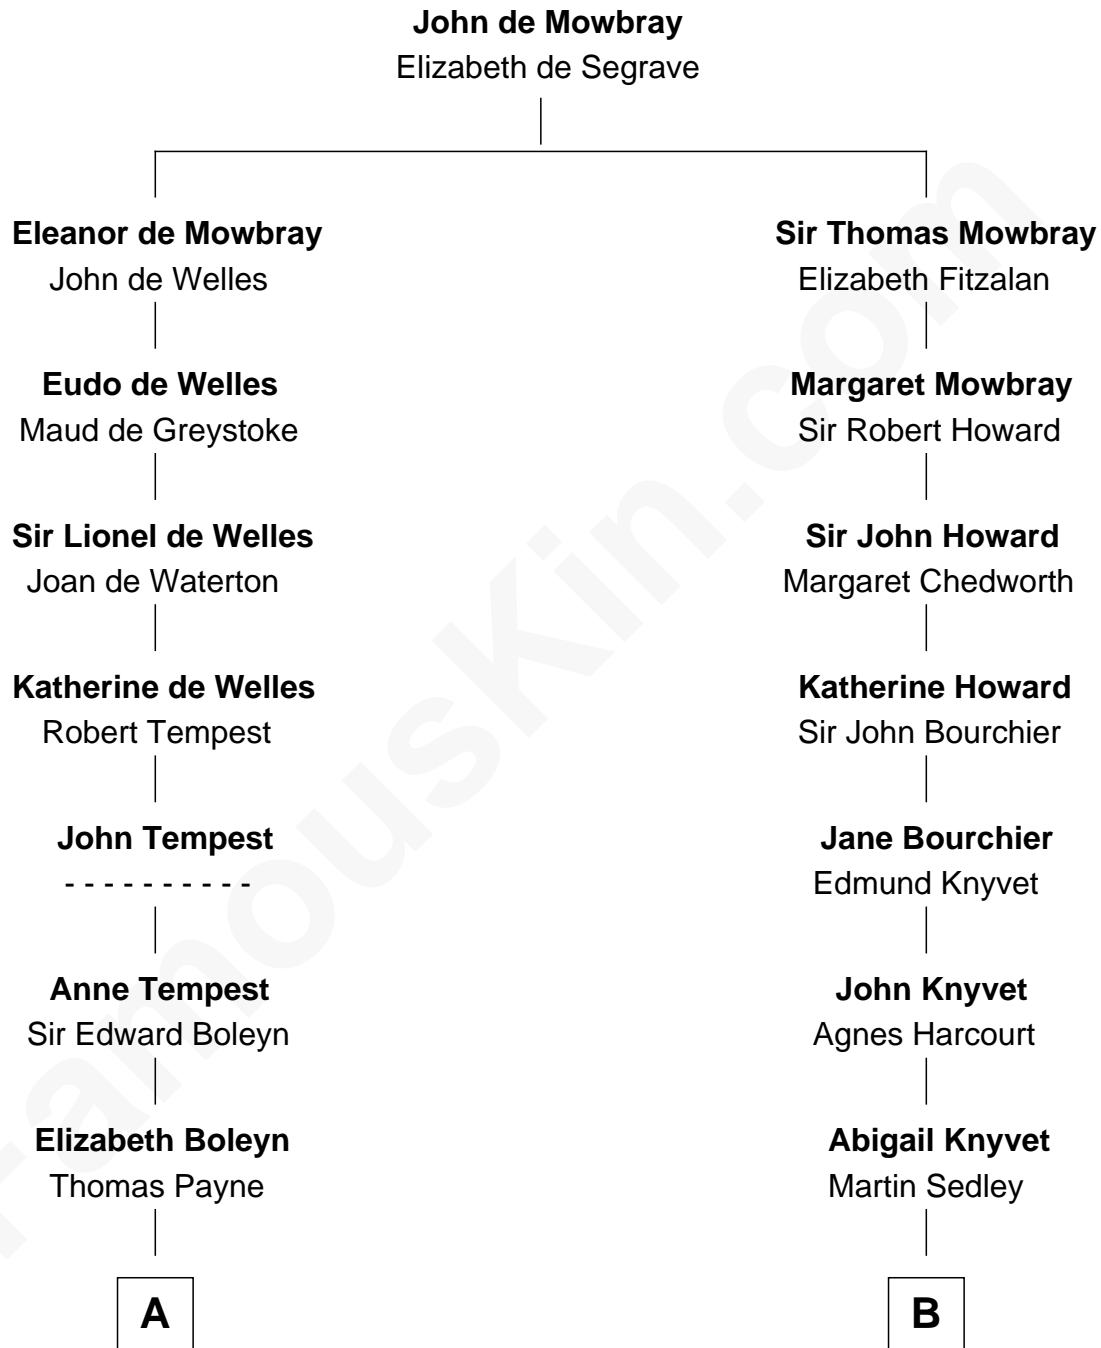

FamousKin.com

Relationship Chart of

William Floyd

Signer of the Declaration of Independence

14th cousin 2 times removed of

Leverett Saltonstall

55th Governor of Massachusetts

A