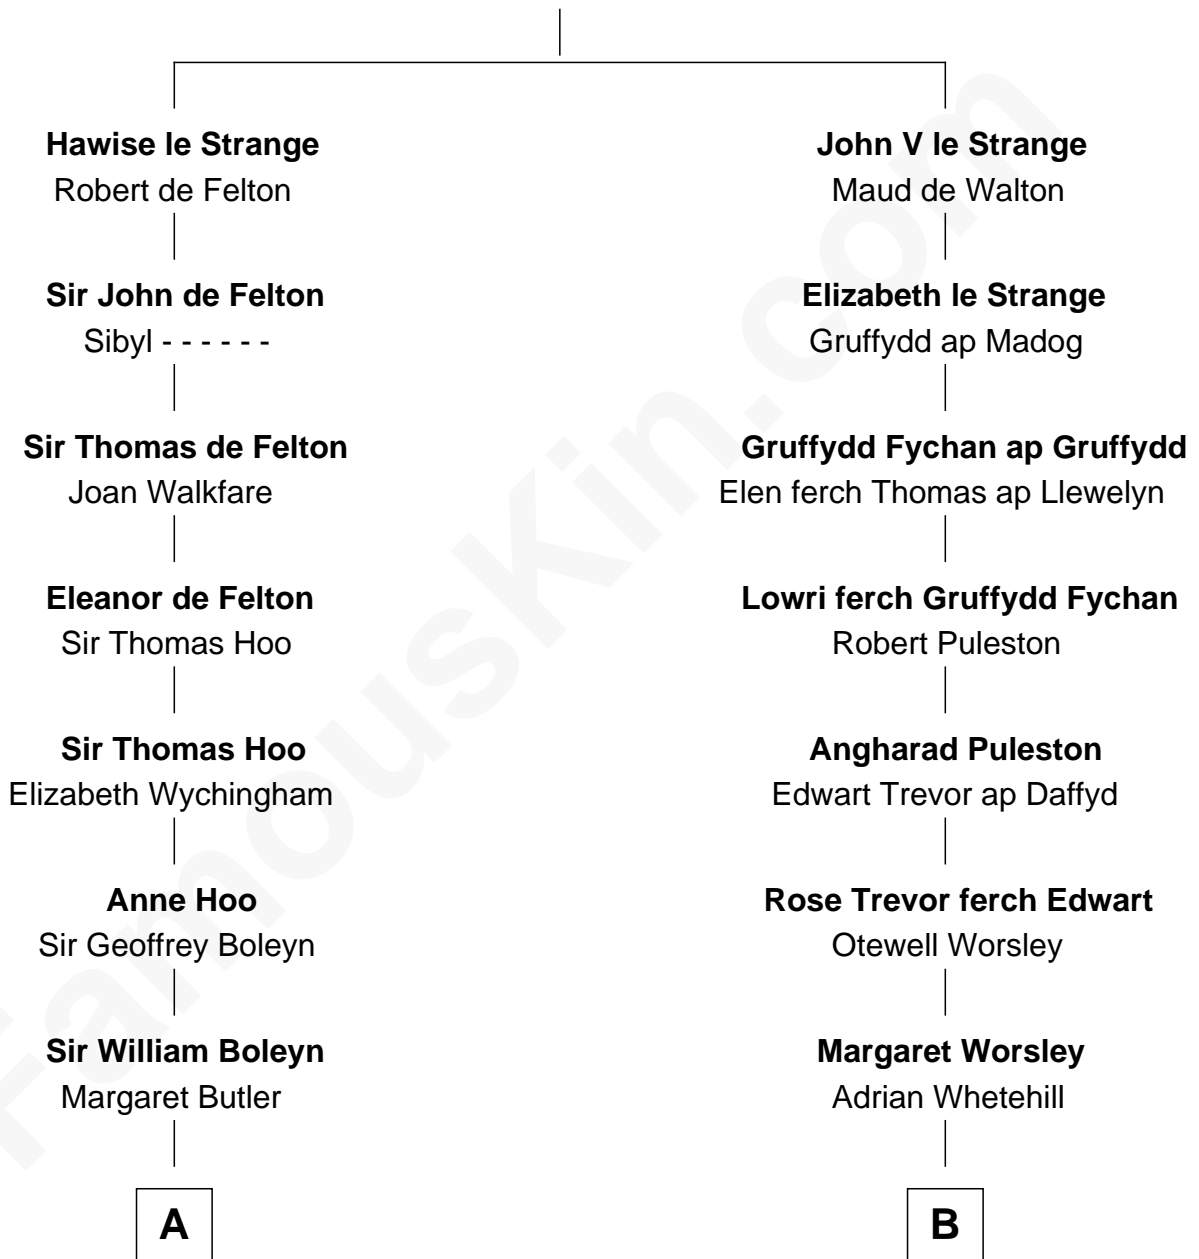

FamousKin.com

Relationship Chart of

William Floyd

Signer of the Declaration of Independence

16th cousin 5 times removed of

Tim Robbins

TV and Movie Actor

John IV le Strange

Joan de Somery

C

Albert C. Robbins

Cynthia O. Wilsie

Walter A. Robbins

Mary Judith Taylor

Richard Leewilsie Robbins

Agnes Josephine Hughes