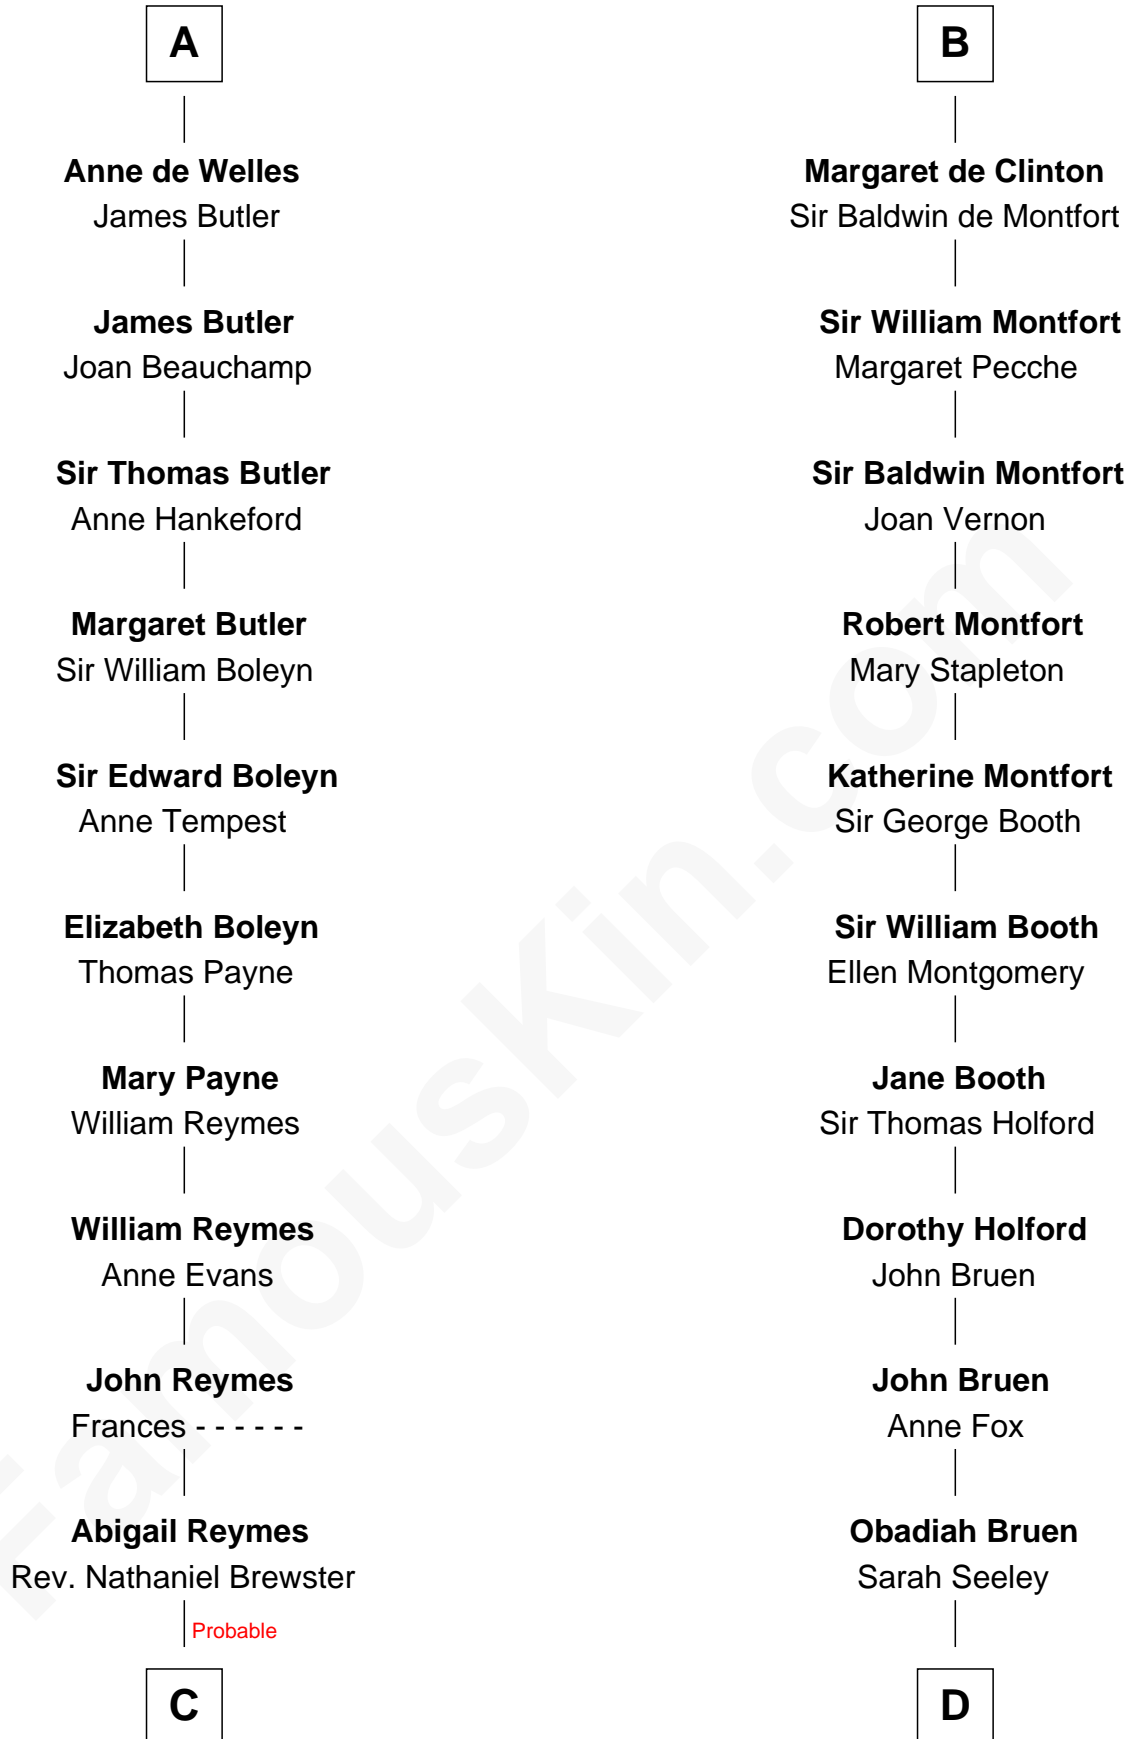

### William Floyd

*Signer of the Declaration of Independence*

20th cousin 1 time removed of

### Abraham Baldwin

*Signer of the U.S. Constitution*

**Robert Fitzrichard**

Maud de St. Liz

**C**

**Sarah Brewster**

Jonathan Smith

**Jonathan Smith**

Elizabeth Platt

**Tabitha Smith**

Nicholl Floyd

**William Floyd**

*Signer of Declaration of Independence*

**D**

**Mary Bruen**

John Baldwin

**Abigail Baldwin**

Samuel Baldwin

**Timothy Baldwin**

Bathsheba Stone

**Michael Baldwin**

Lucy Dudley

**Abraham Baldwin**

*Signer of the U.S. Constitution*