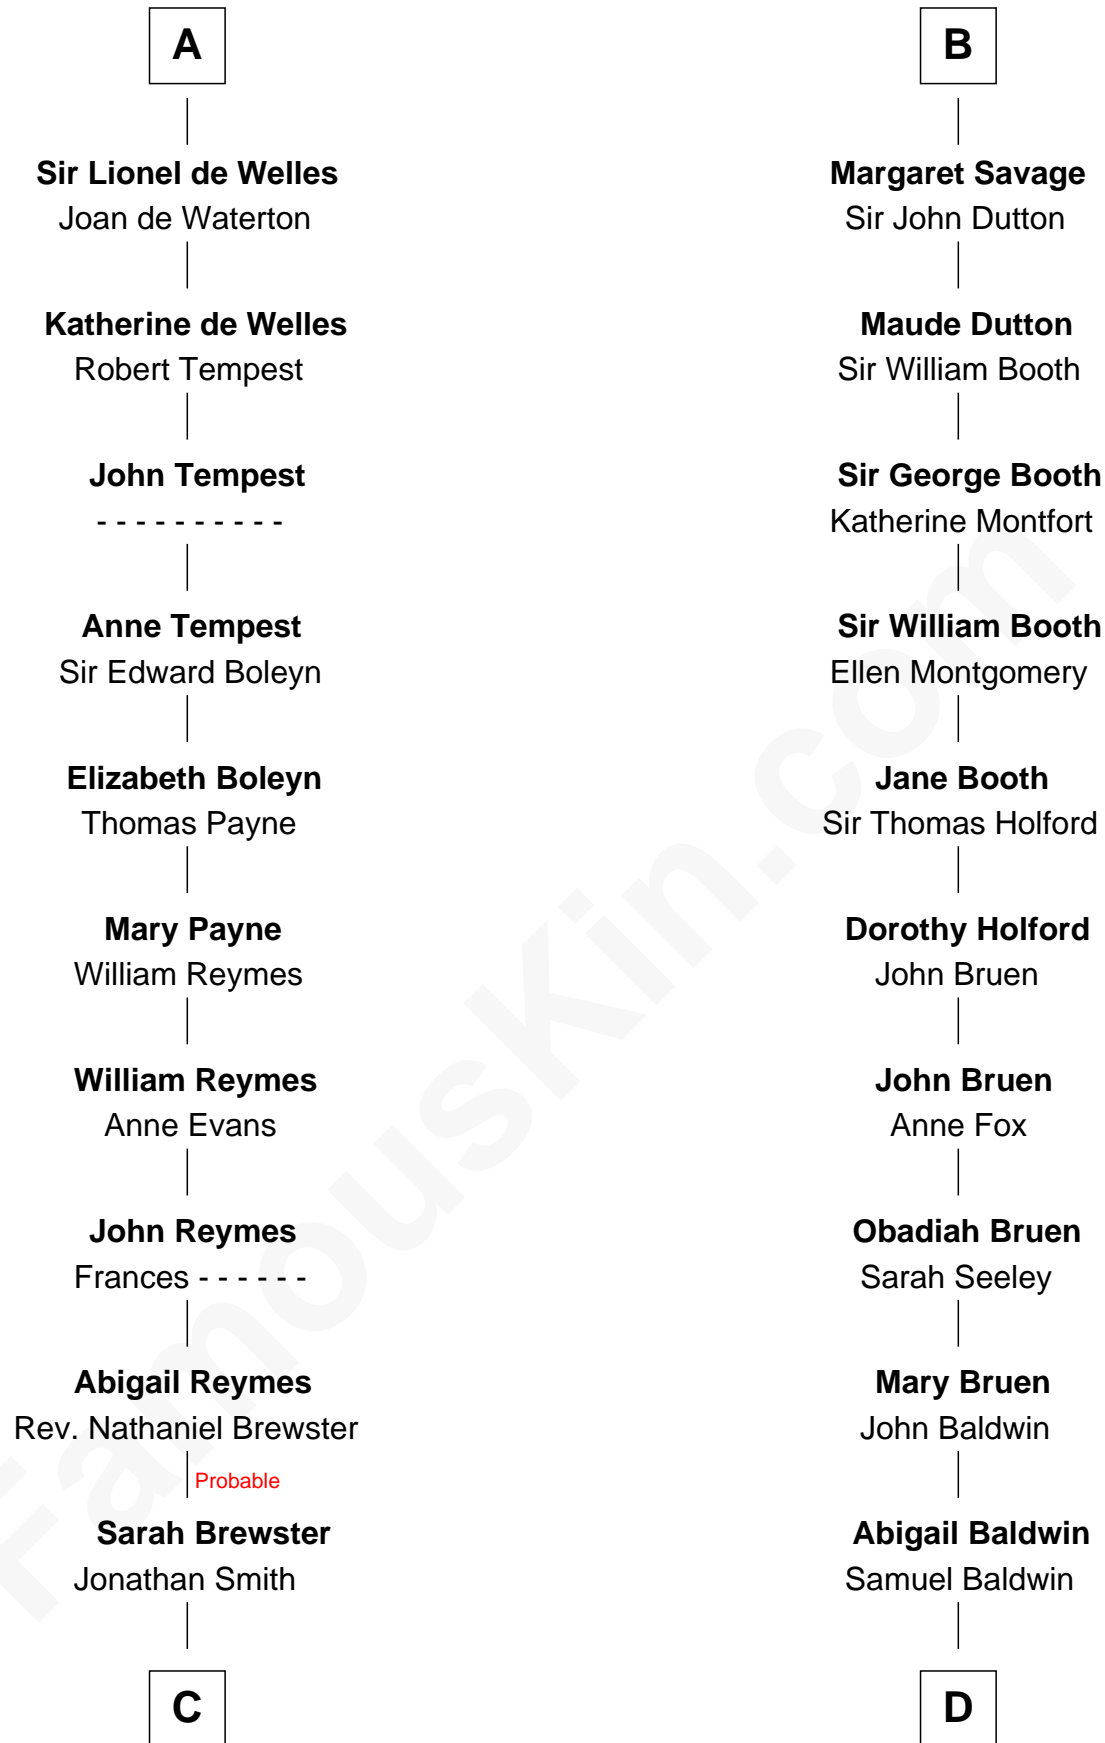

FamousKin.com Relationship Chart of

William Floyd

Signer of the Declaration of Independence

19th cousin of

Abraham Baldwin

Signer of the U.S. Constitution

Sir Roger de Quincy

Helen of Galloway

Alan la Zouche

Sir Roger la Zouche

Ela Longespee

Sir Alan la Zouche

Eleanor de Segrave

Maude la Zouche

Sir Robert de Holland

Maude de Holland

Sir Thomas de Swinerton

Sir Robert de Swinerton

Elizabeth de Beke

Maud de Swinerton

Sir John Savage

B

C

Jonathan Smith

Elizabeth Platt

Tabitha Smith

Nicholl Floyd

William Floyd

Signer of Declaration of Independence

D

Timothy Baldwin

Bathsheba Stone