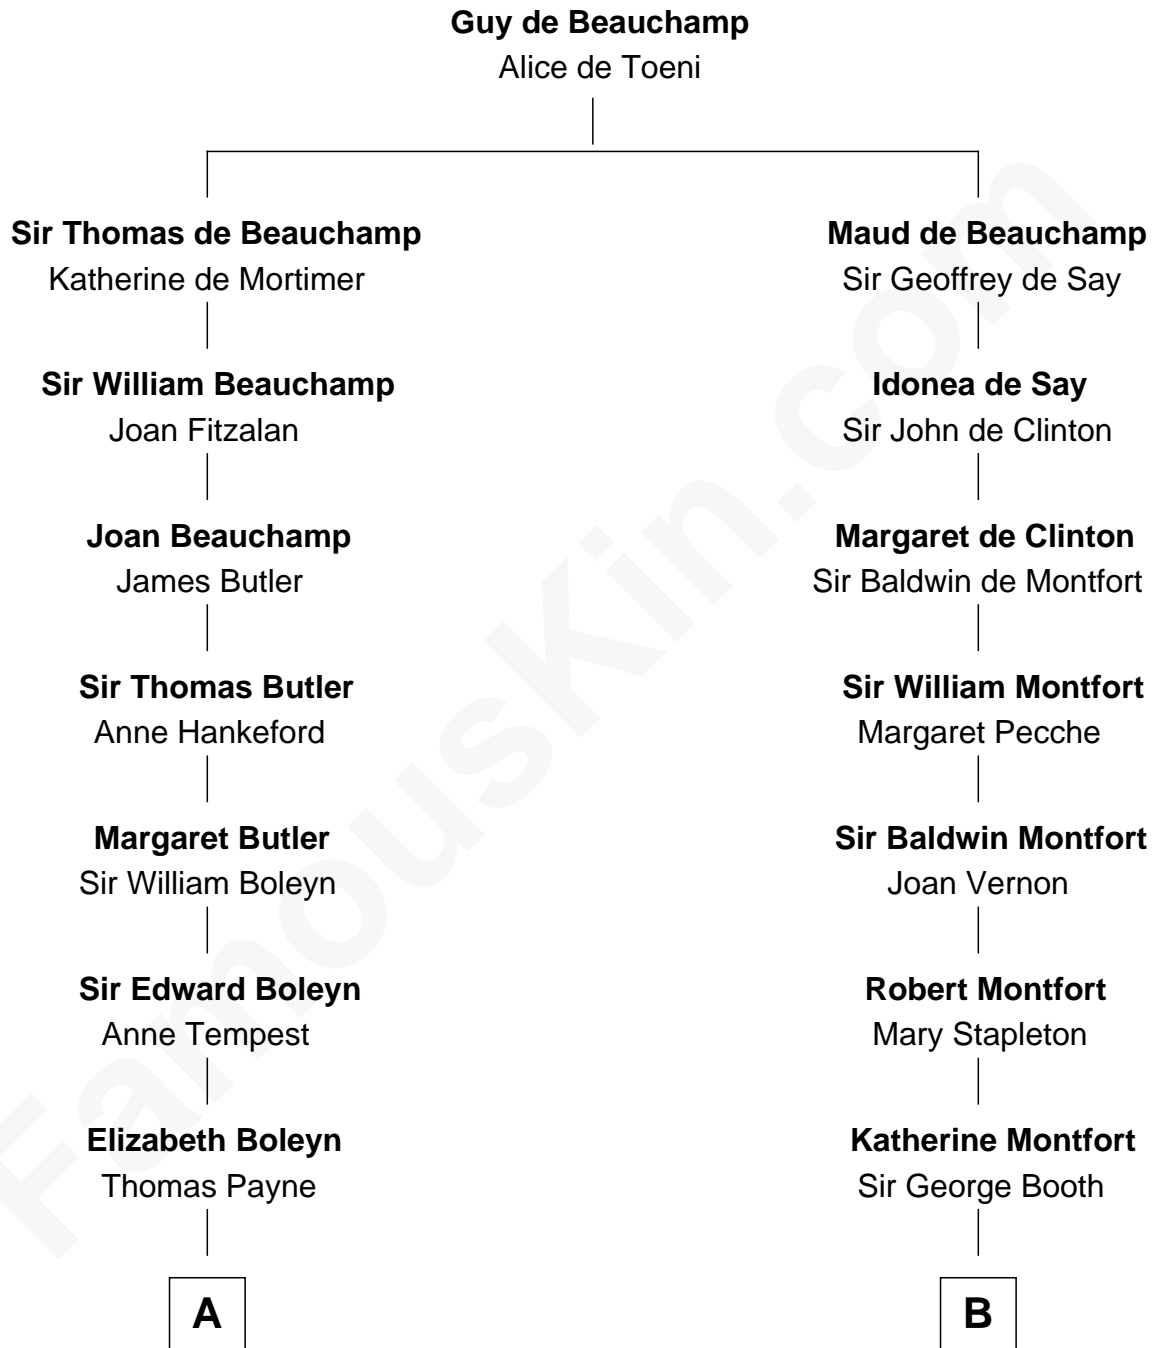

FamousKin.com

Relationship Chart of

William Floyd

Signer of the Declaration of Independence

14th cousin 2 times removed of

Abraham Baldwin

Signer of the U.S. Constitution

A

Mary Payne
William Reymes

William Reymes
Anne Evans

John Reymes
Frances - - - - -

Abigail Reymes
Rev. Nathaniel Brewster

Probable

Sarah Brewster
Jonathan Smith

Jonathan Smith
Elizabeth Platt

Tabitha Smith
Nicholl Floyd

William Floyd

Signer of Declaration of Independence

B

Sir William Booth
Ellen Montgomery

Jane Booth
Sir Thomas Holford

Dorothy Holford
John Bruen

John Bruen
Anne Fox

Obadiah Bruen
Sarah Seeley