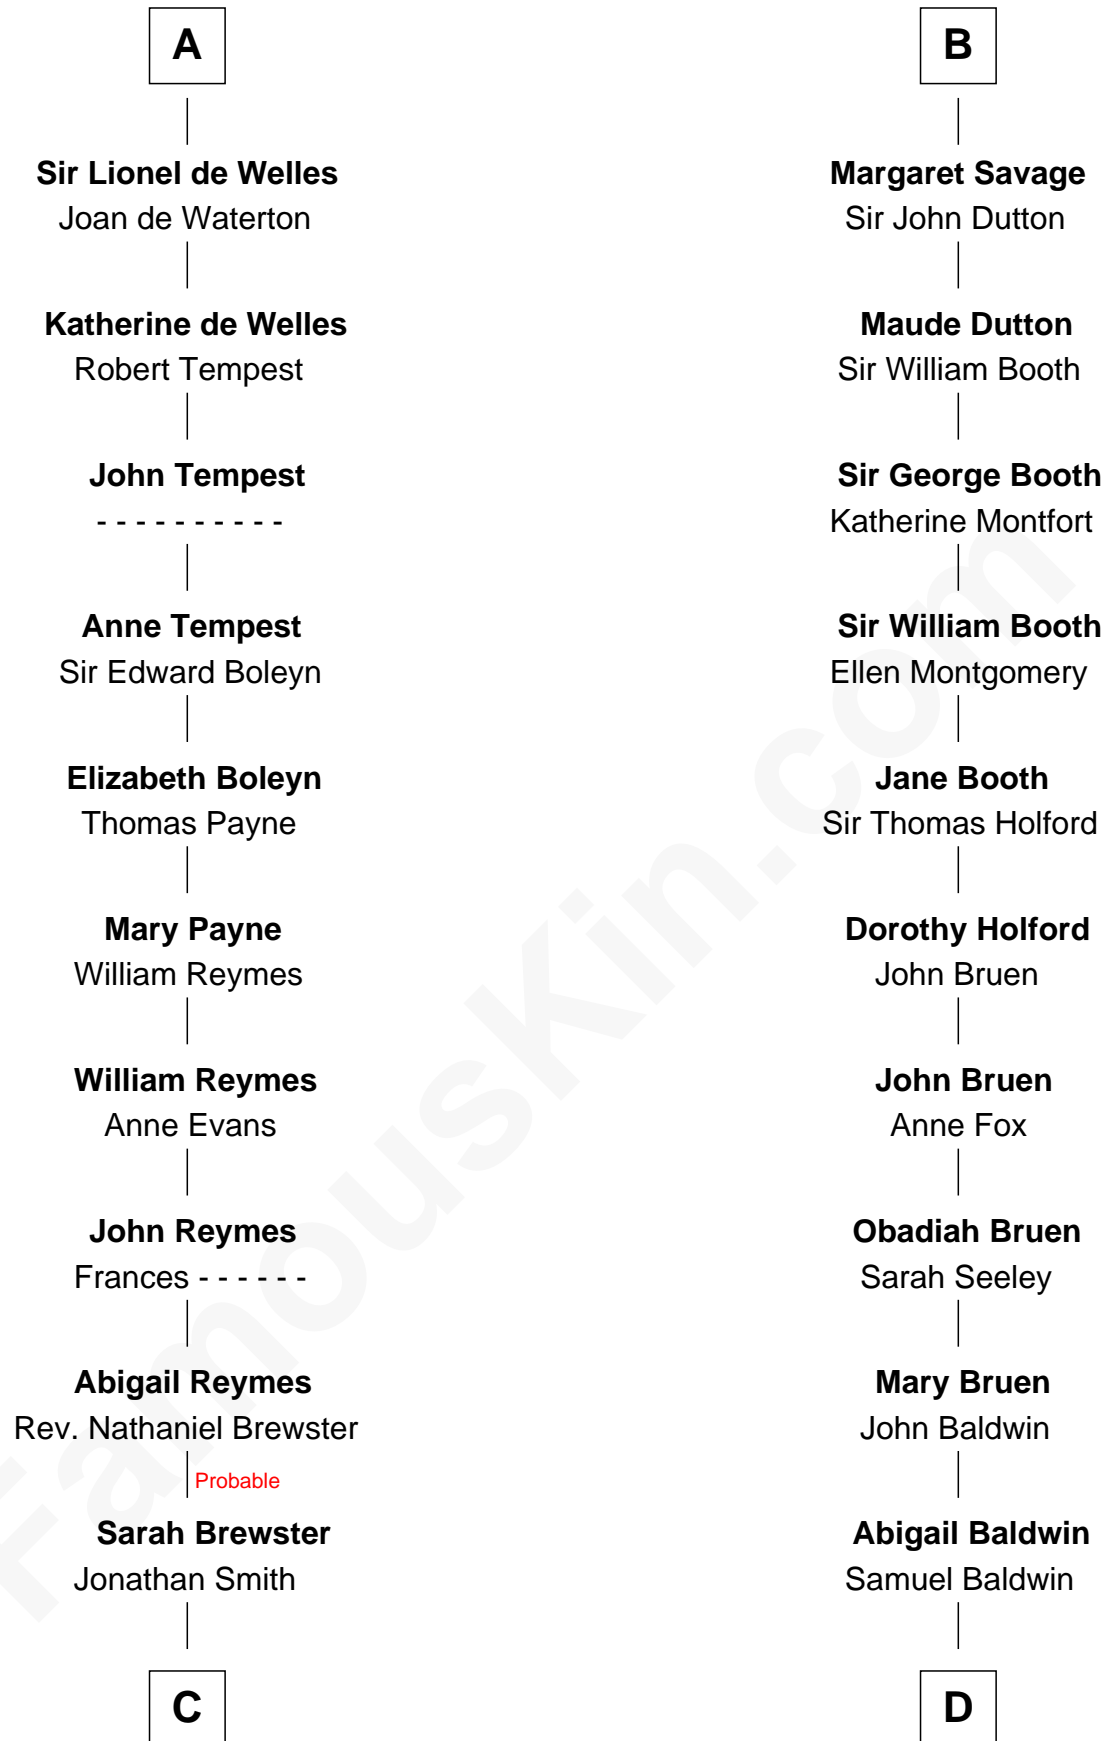

FamousKin.com

Relationship Chart of

William Floyd

Signer of the Declaration of Independence

19th cousin of

Abraham Baldwin

Signer of the U.S. Constitution

Sir William Longespee

Ela of Salisbury

C

Jonathan Smith

Elizabeth Platt

Tabitha Smith

Nicholl Floyd

William Floyd

Signer of Declaration of Independence

D

Timothy Baldwin

Bathsheba Stone

Michael Baldwin

Lucy Dudley

Abraham Baldwin

Signer of the U.S. Constitution

FamousKin.com