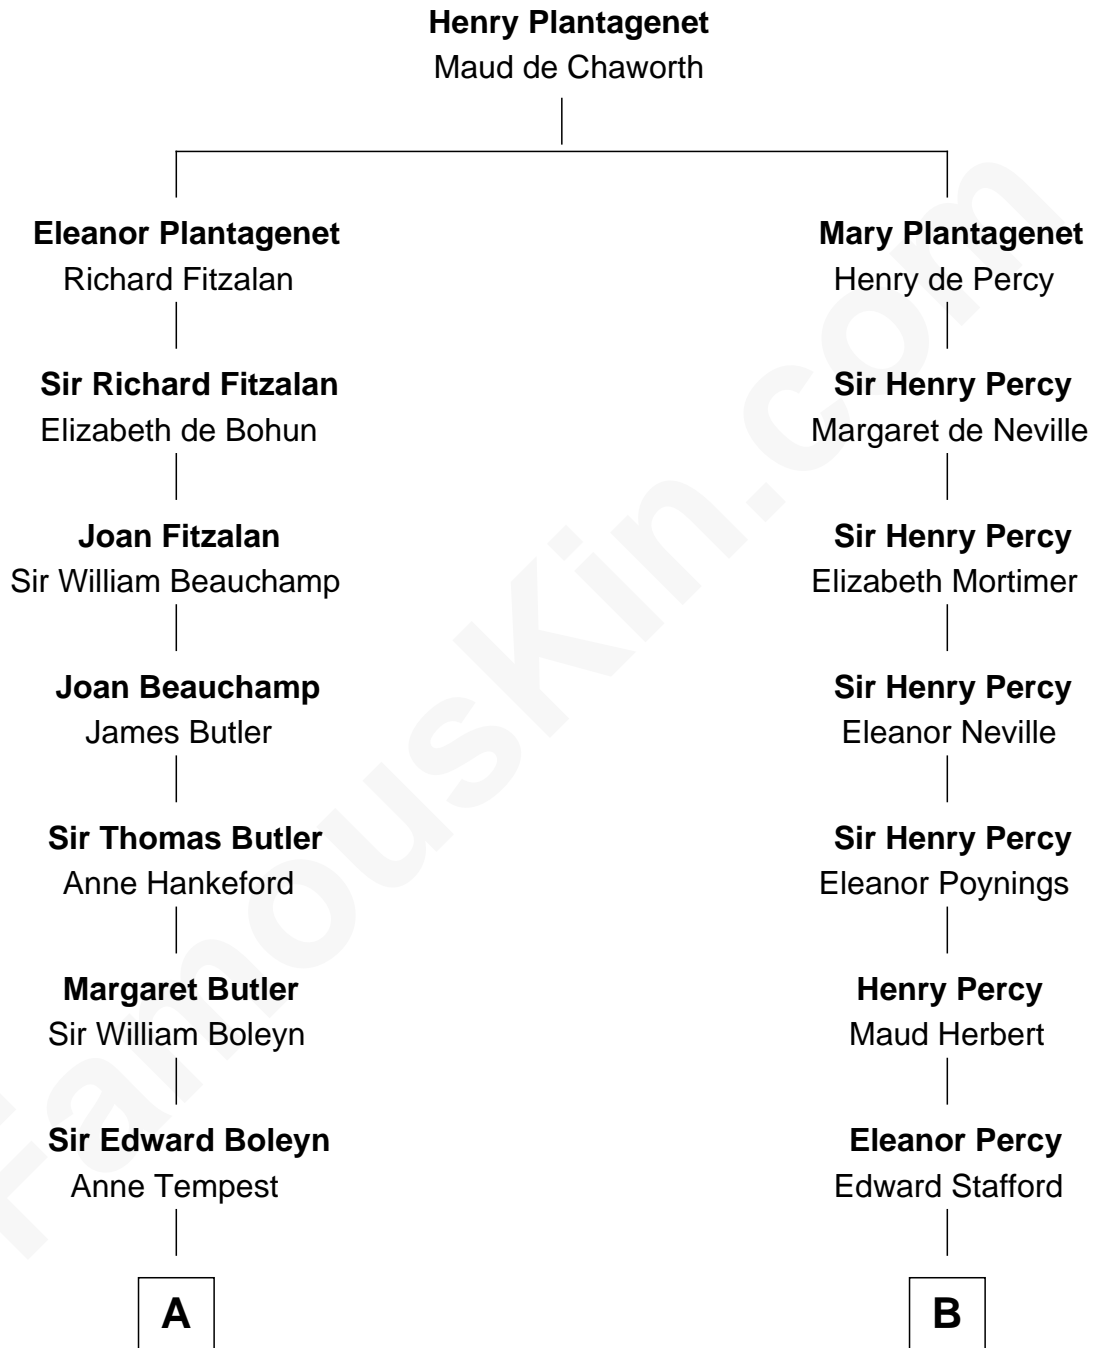

FamousKin.com

Relationship Chart of

William Floyd

Signer of the Declaration of Independence

15th cousin of

Daniel Carroll

Signer of the U.S. Constitution

A

Elizabeth Boleyn

Thomas Payne

Mary Payne

William Reymes

William Reymes

Anne Evans

John Reymes

Frances - - - - -