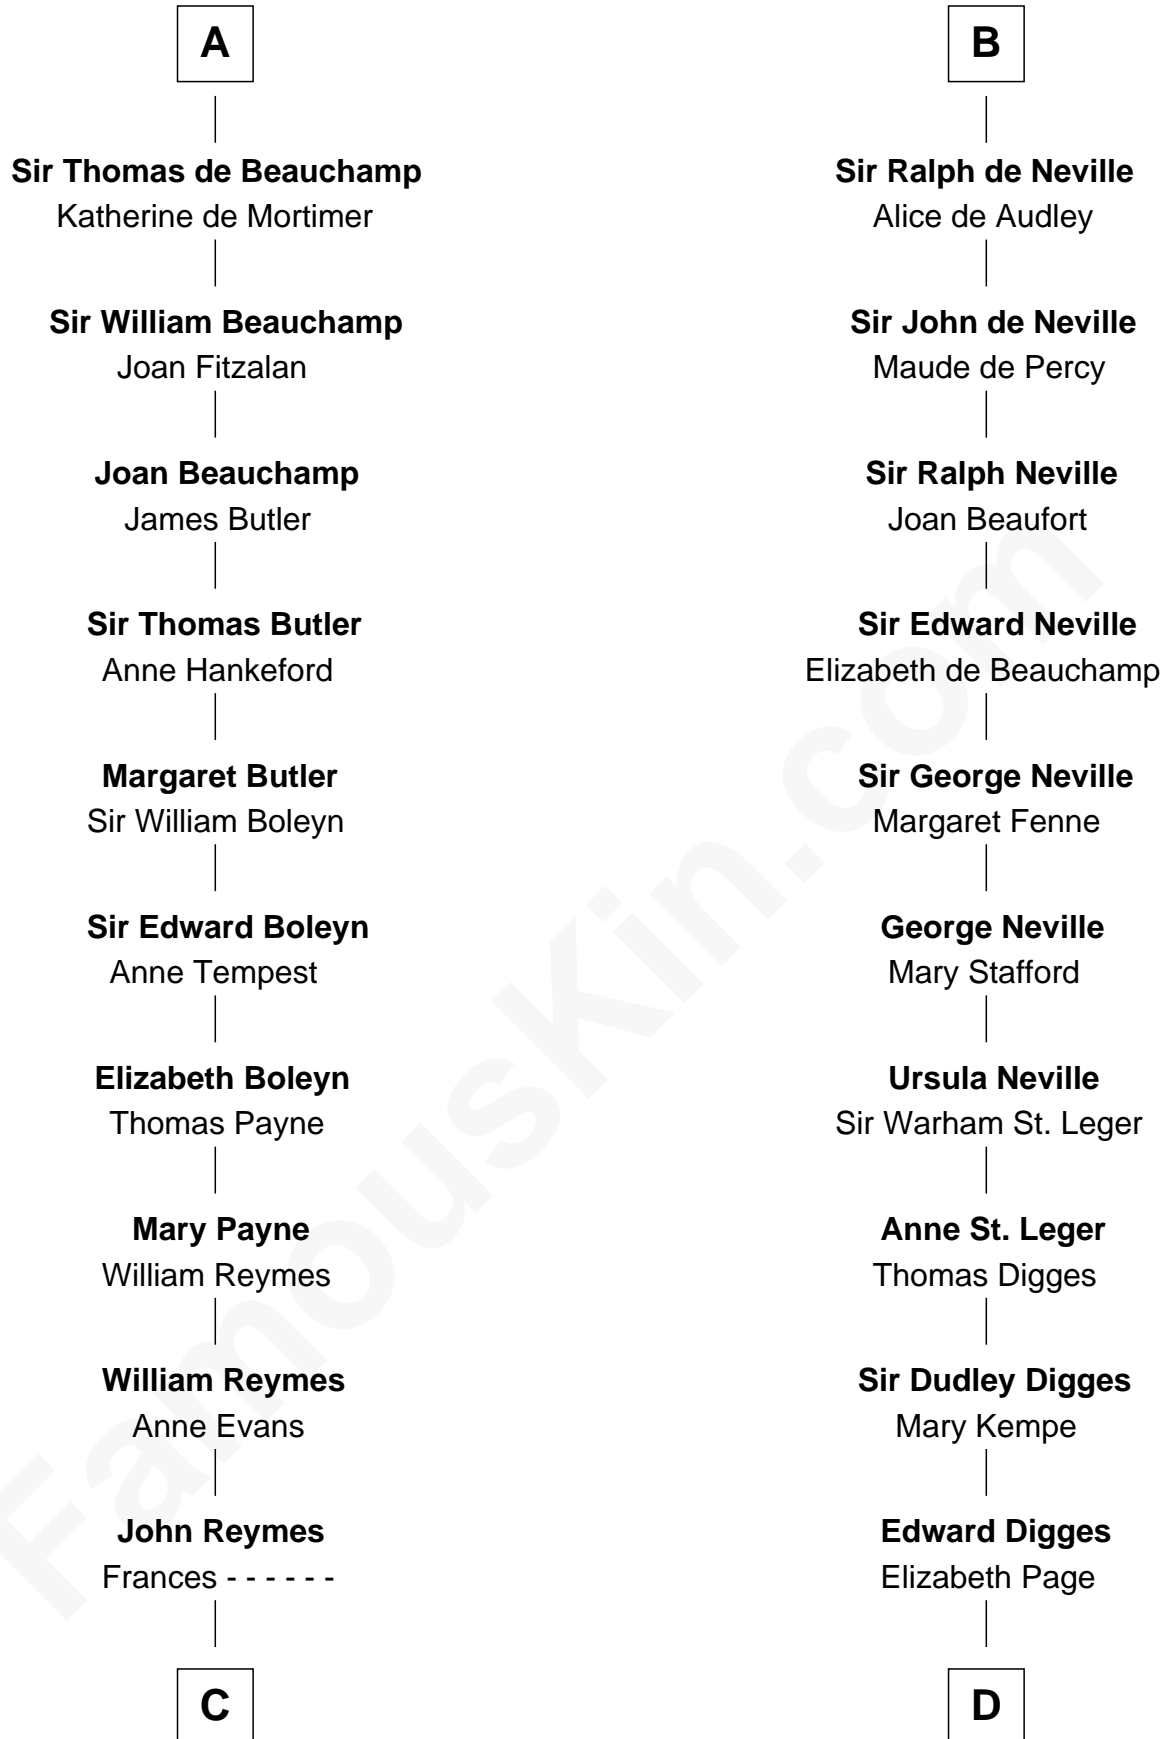

FamousKin.com

Relationship Chart of

William Floyd

Signer of the Declaration of Independence

20th cousin 1 time removed of

Daniel Carroll

Signer of the U.S. Constitution

Sir Robert de Beaumont

Sir Ralph FitzRanulph

Anastasia de Percy

Mary FitzRanulph

Robert de Neville

Sir Ranulph de Neville

Euphemia de Clavinging

B

C

Abigail Reymes
Rev. Nathaniel Brewster

Probable

Sarah Brewster
Jonathan Smith

Jonathan Smith
Elizabeth Platt

Tabitha Smith
Nicholl Floyd

William Floyd
Signer of Declaration of Independence

D

William Digges
Elizabeth Sewall