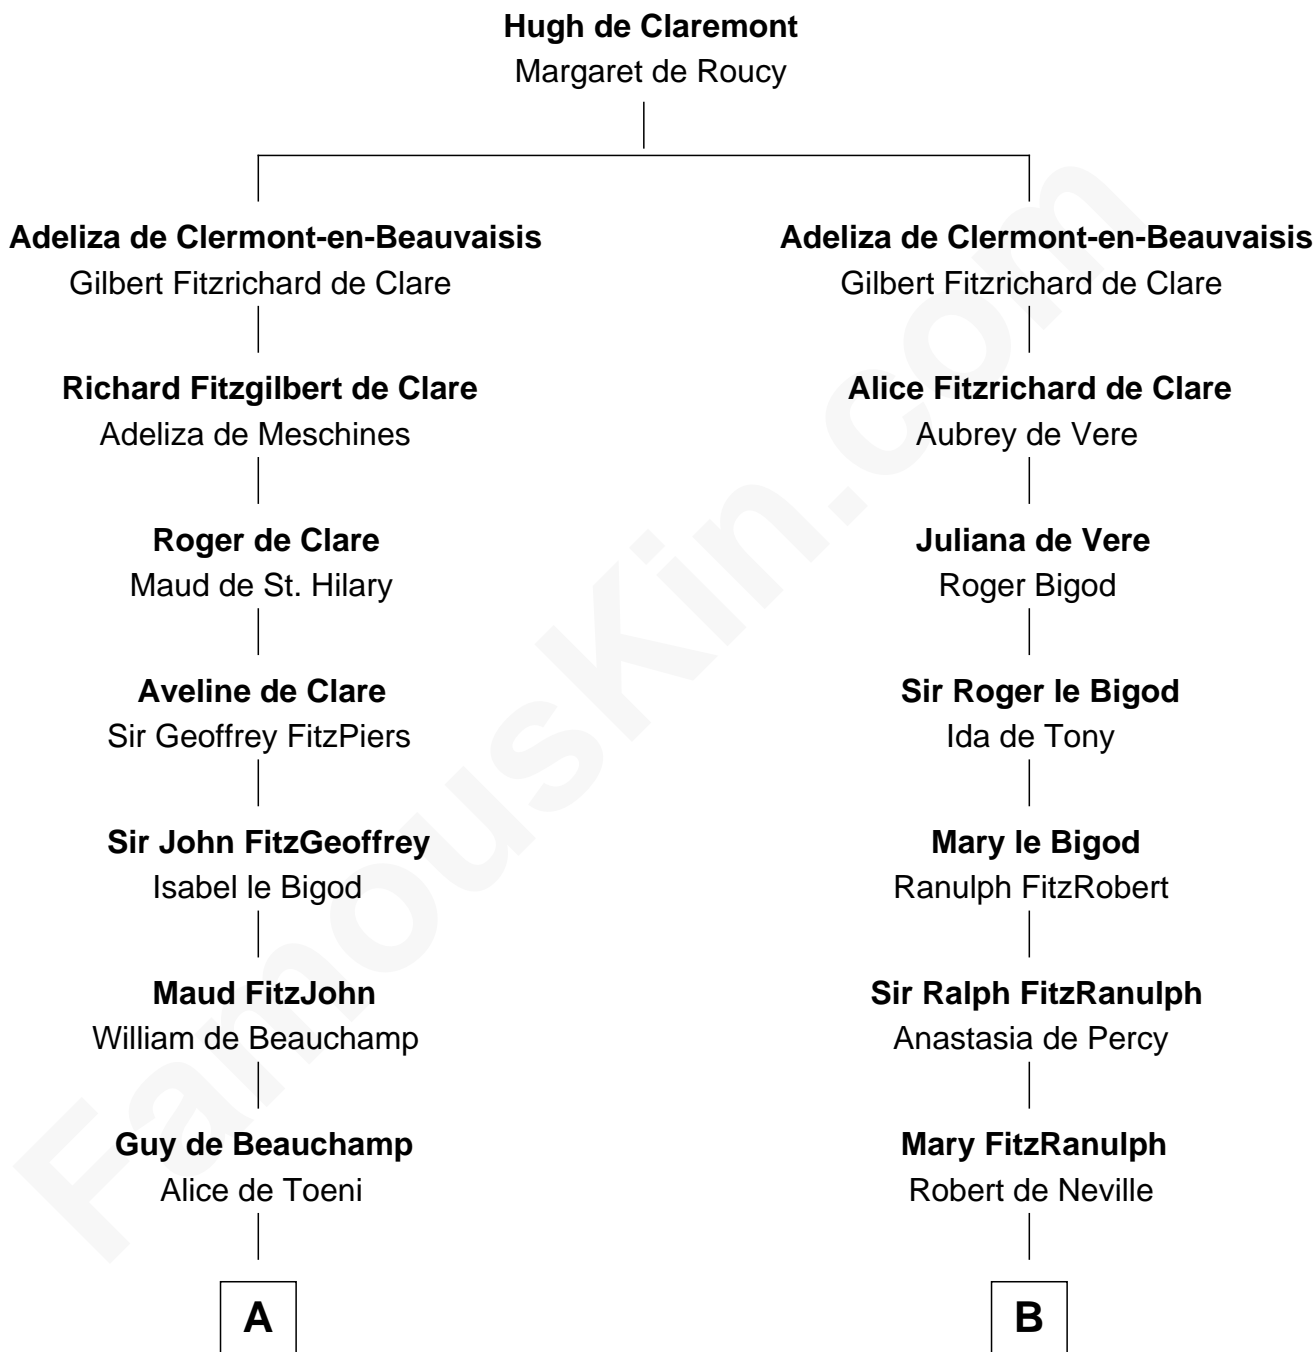

# FamousKin.com Relationship Chart of

**William Floyd**

*Signer of the Declaration of Independence*

21st cousin of

**Daniel Carroll**

*Signer of the U.S. Constitution*

**C**

**Abigail Reymes**  
Rev. Nathaniel Brewster

Probable

**Sarah Brewster**  
Jonathan Smith

**Jonathan Smith**  
Elizabeth Platt

**Tabitha Smith**  
Nicholl Floyd

**William Floyd**  
*Signer of Declaration of Independence*

**D**

**Edward Digges**  
Elizabeth Page

**William Digges**  
Elizabeth Sewall

**Anne Digges**  
Henry Darnall

**Eleanor Darnall**  
Daniel Carroll

**Daniel Carroll**  
*Signer of the U.S. Constitution*