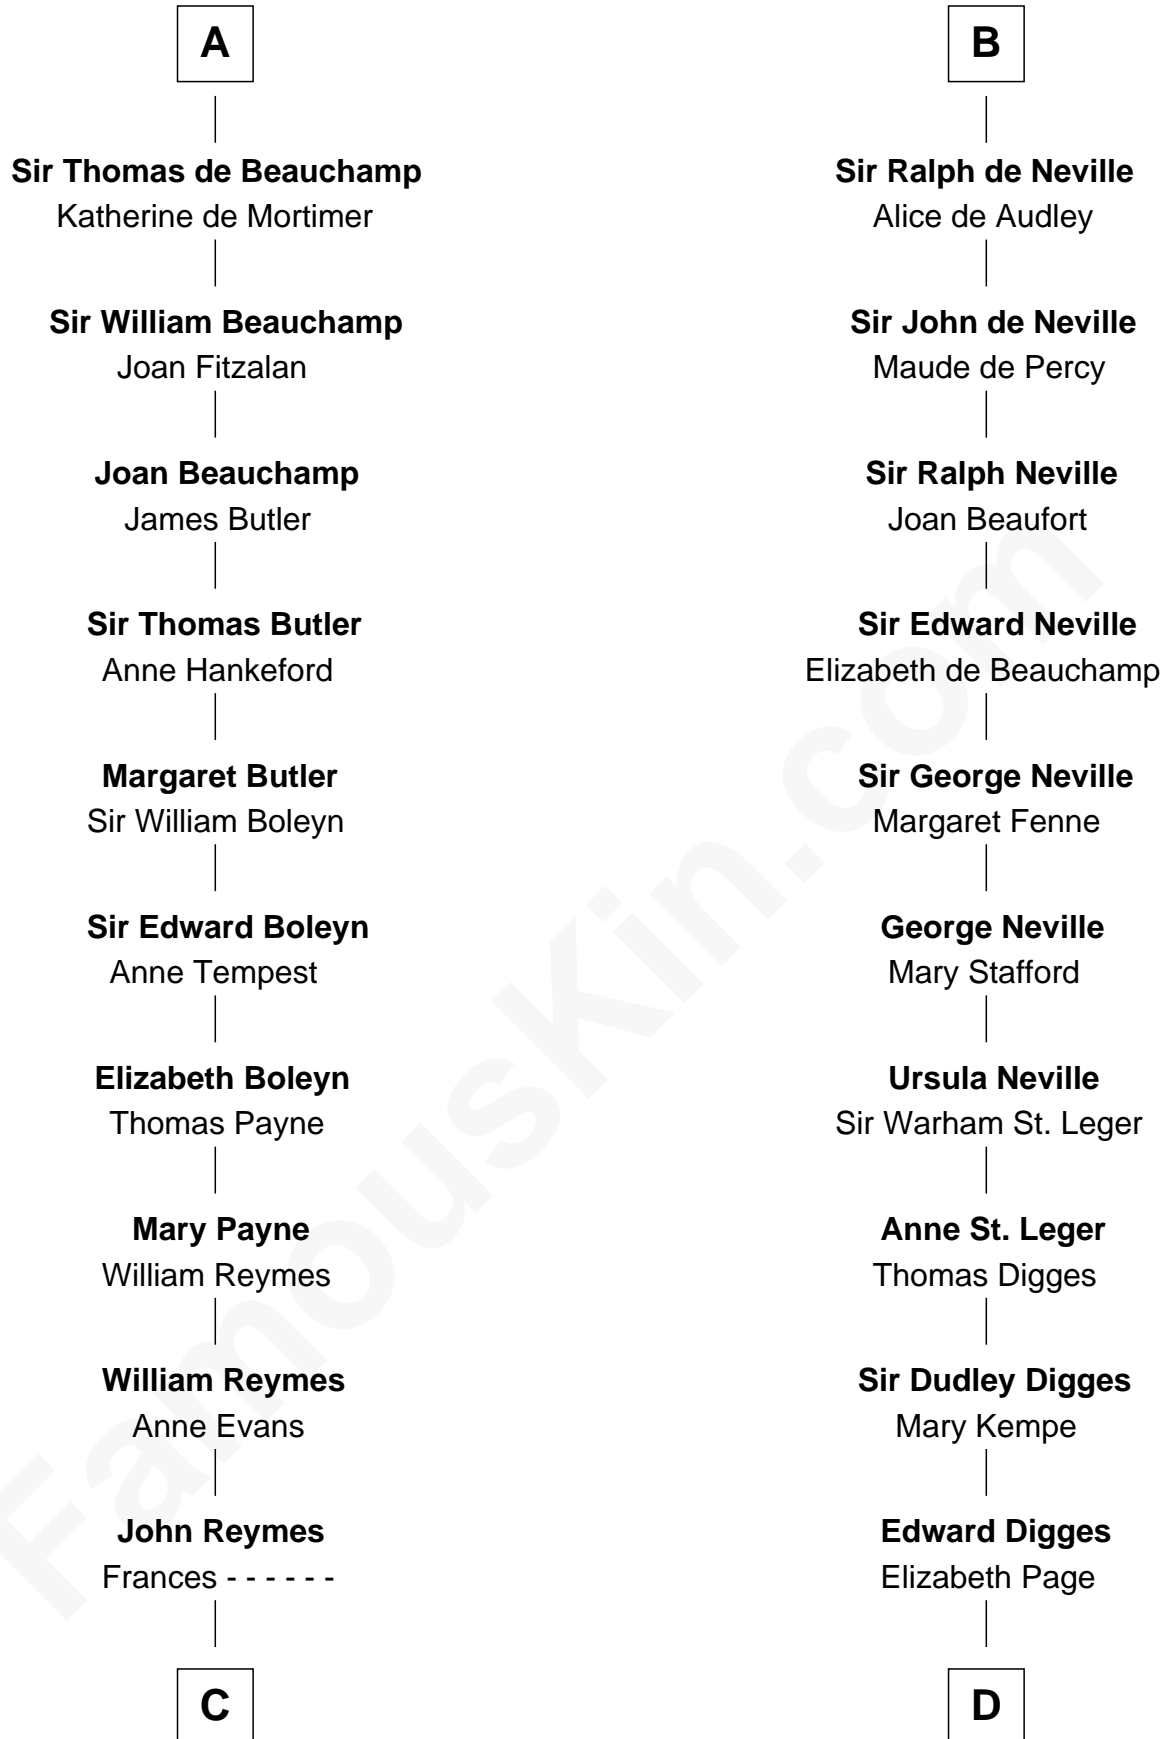

## Relationship Chart of

### William Floyd

*Signer of the Declaration of Independence*

20th cousin 1 time removed of

### Daniel Carroll

*Signer of the U.S. Constitution*

**Baldwin III of Hainault**

Yolande of Guelders

**C**

**Abigail Reymes**  
Rev. Nathaniel Brewster

Probable

**Sarah Brewster**  
Jonathan Smith

**Jonathan Smith**  
Elizabeth Platt

**Tabitha Smith**  
Nicholl Floyd

**William Floyd**  
*Signer of Declaration of Independence*

**D**

**William Digges**  
Elizabeth Sewall

**Anne Digges**  
Henry Darnall