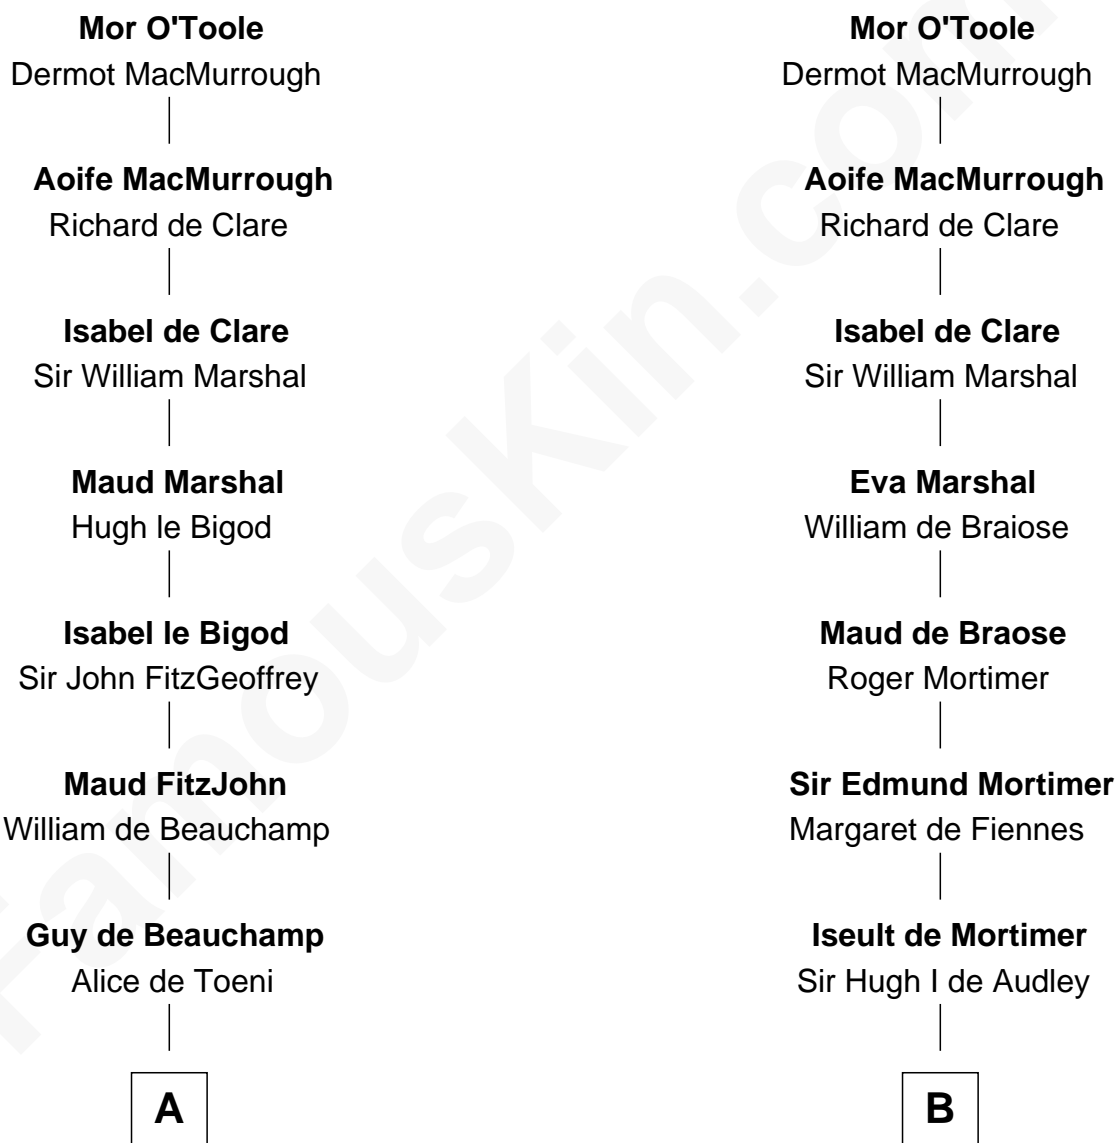

FamousKin.com

Relationship Chart of

William Floyd

Signer of the Declaration of Independence

20th cousin 1 time removed of

John Carroll

Founder of Georgetown University

Mitchertach O'Toole
Cacht Inion Loigsig O'Morda

C

Abigail Reymes
Rev. Nathaniel Brewster

Probable

Sarah Brewster
Jonathan Smith

Jonathan Smith
Elizabeth Platt

Tabitha Smith
Nicholl Floyd

William Floyd
Signer of Declaration of Independence

D