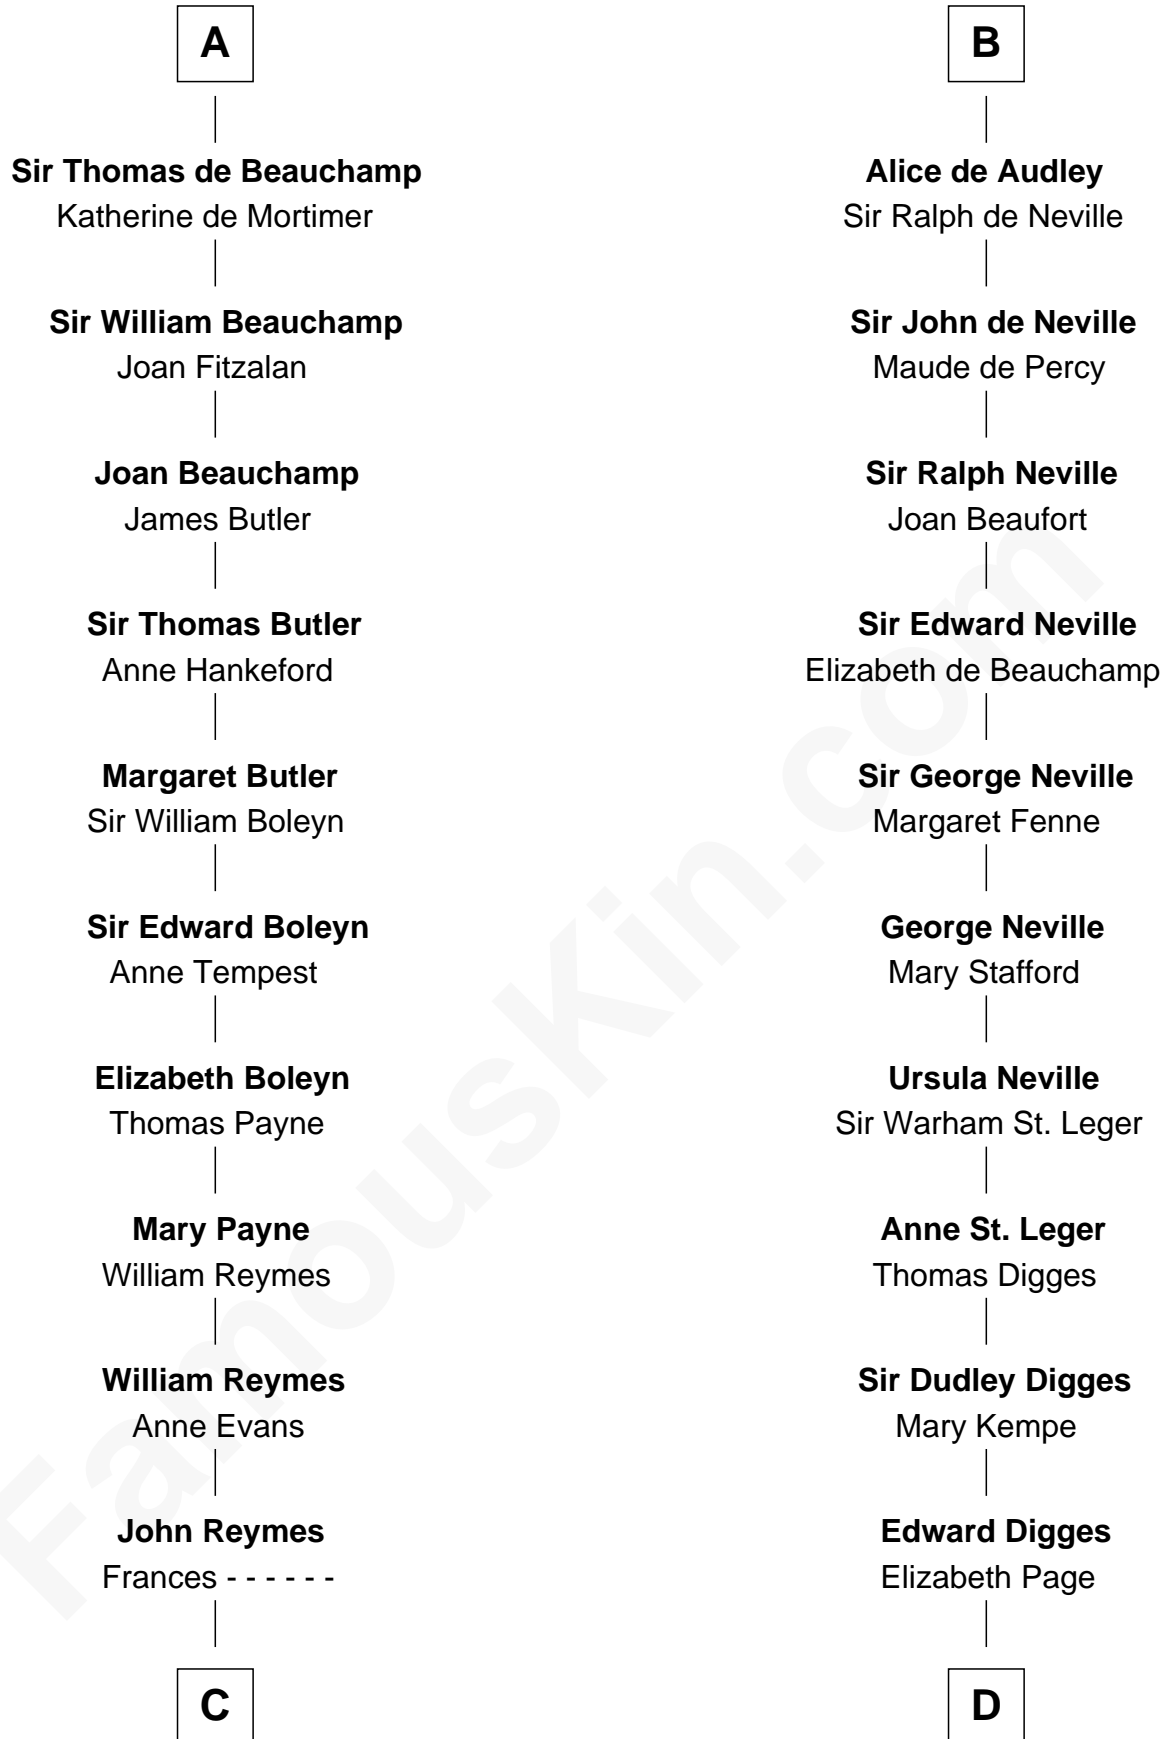

FamousKin.com

Relationship Chart of

William Floyd

Signer of the Declaration of Independence

20th cousin 1 time removed of

John Carroll

Founder of Georgetown University

Mitchertach O'Toole
Cacht Inion Loigsig O'Morda

C

Abigail Reymes
Rev. Nathaniel Brewster

Probable

Sarah Brewster
Jonathan Smith

Jonathan Smith
Elizabeth Platt

Tabitha Smith
Nicholl Floyd

William Floyd
Signer of Declaration of Independence

D