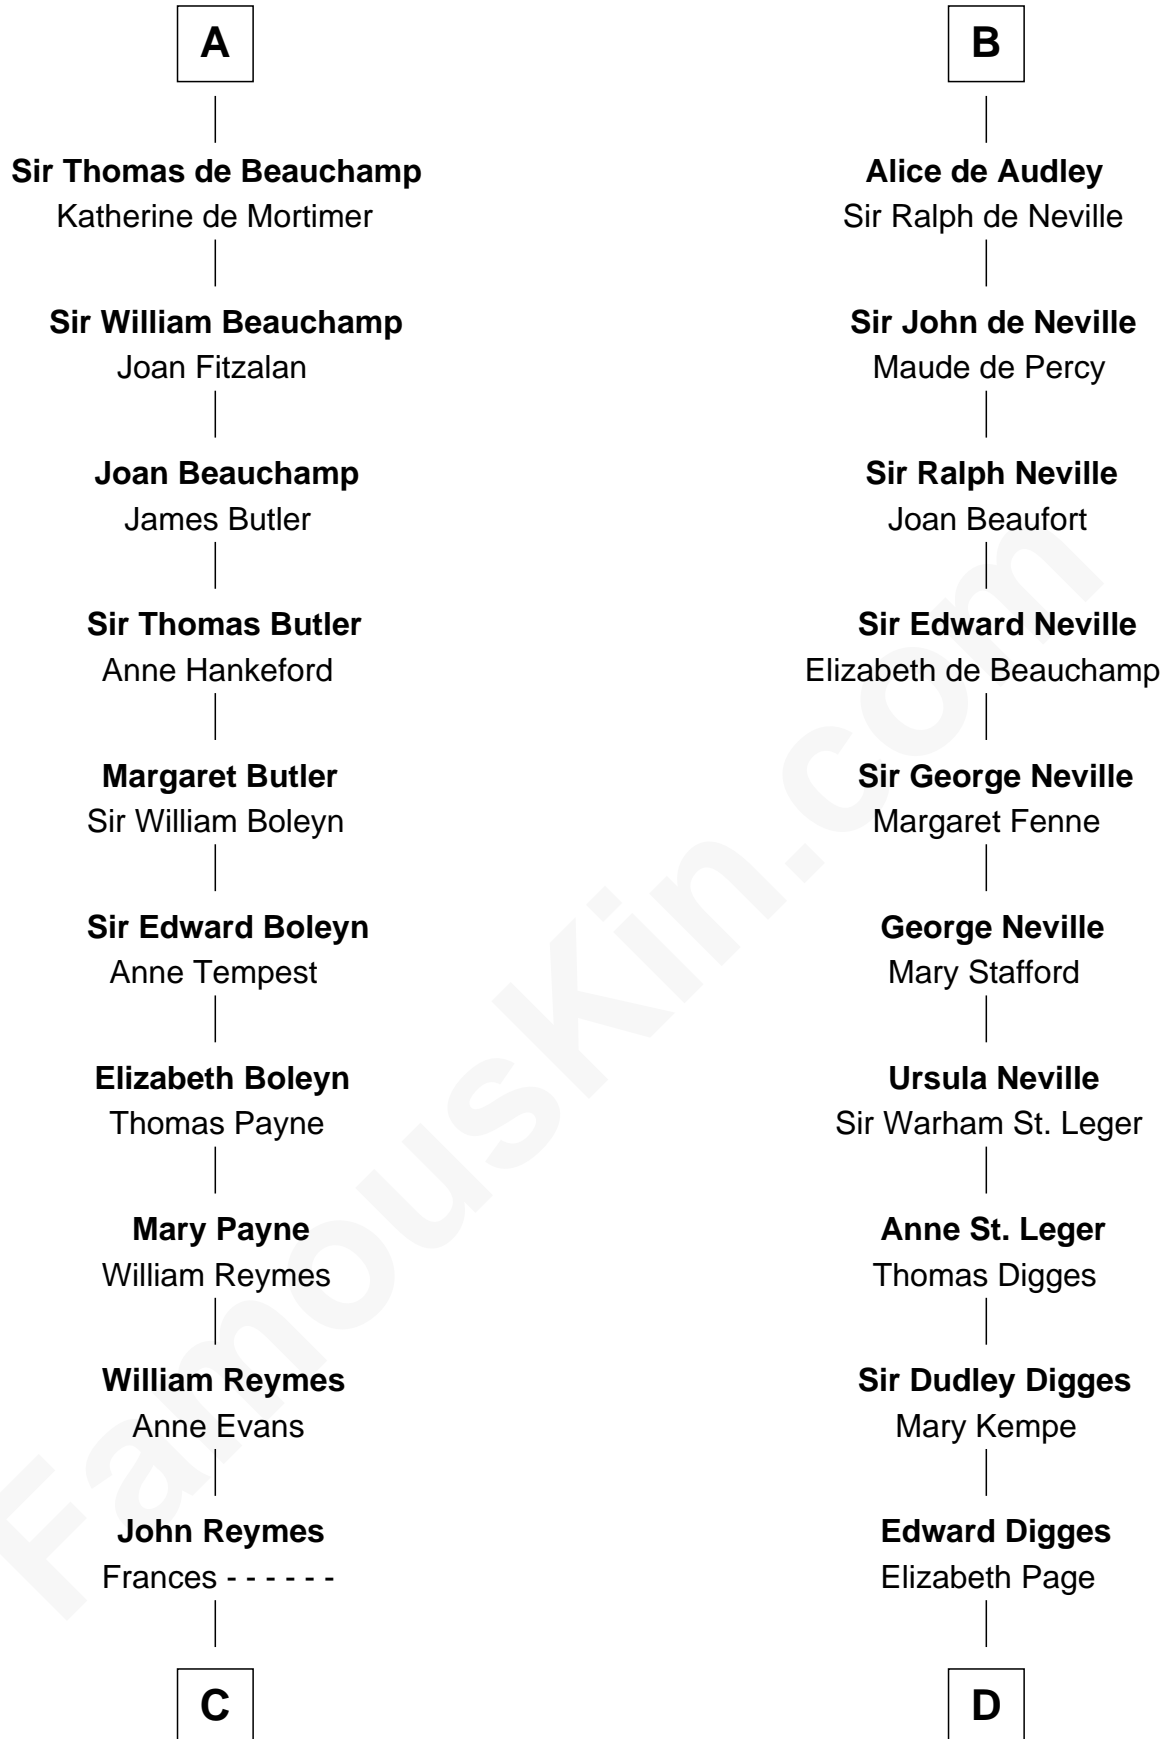

FamousKin.com

Relationship Chart of

William Floyd

Signer of the Declaration of Independence

20th cousin 1 time removed of

John Carroll

Founder of Georgetown University

Enna MacMurrough

C

Abigail Reymes
Rev. Nathaniel Brewster

Probable

Sarah Brewster
Jonathan Smith

Jonathan Smith
Elizabeth Platt

Tabitha Smith
Nicholl Floyd

William Floyd
Signer of Declaration of Independence

D