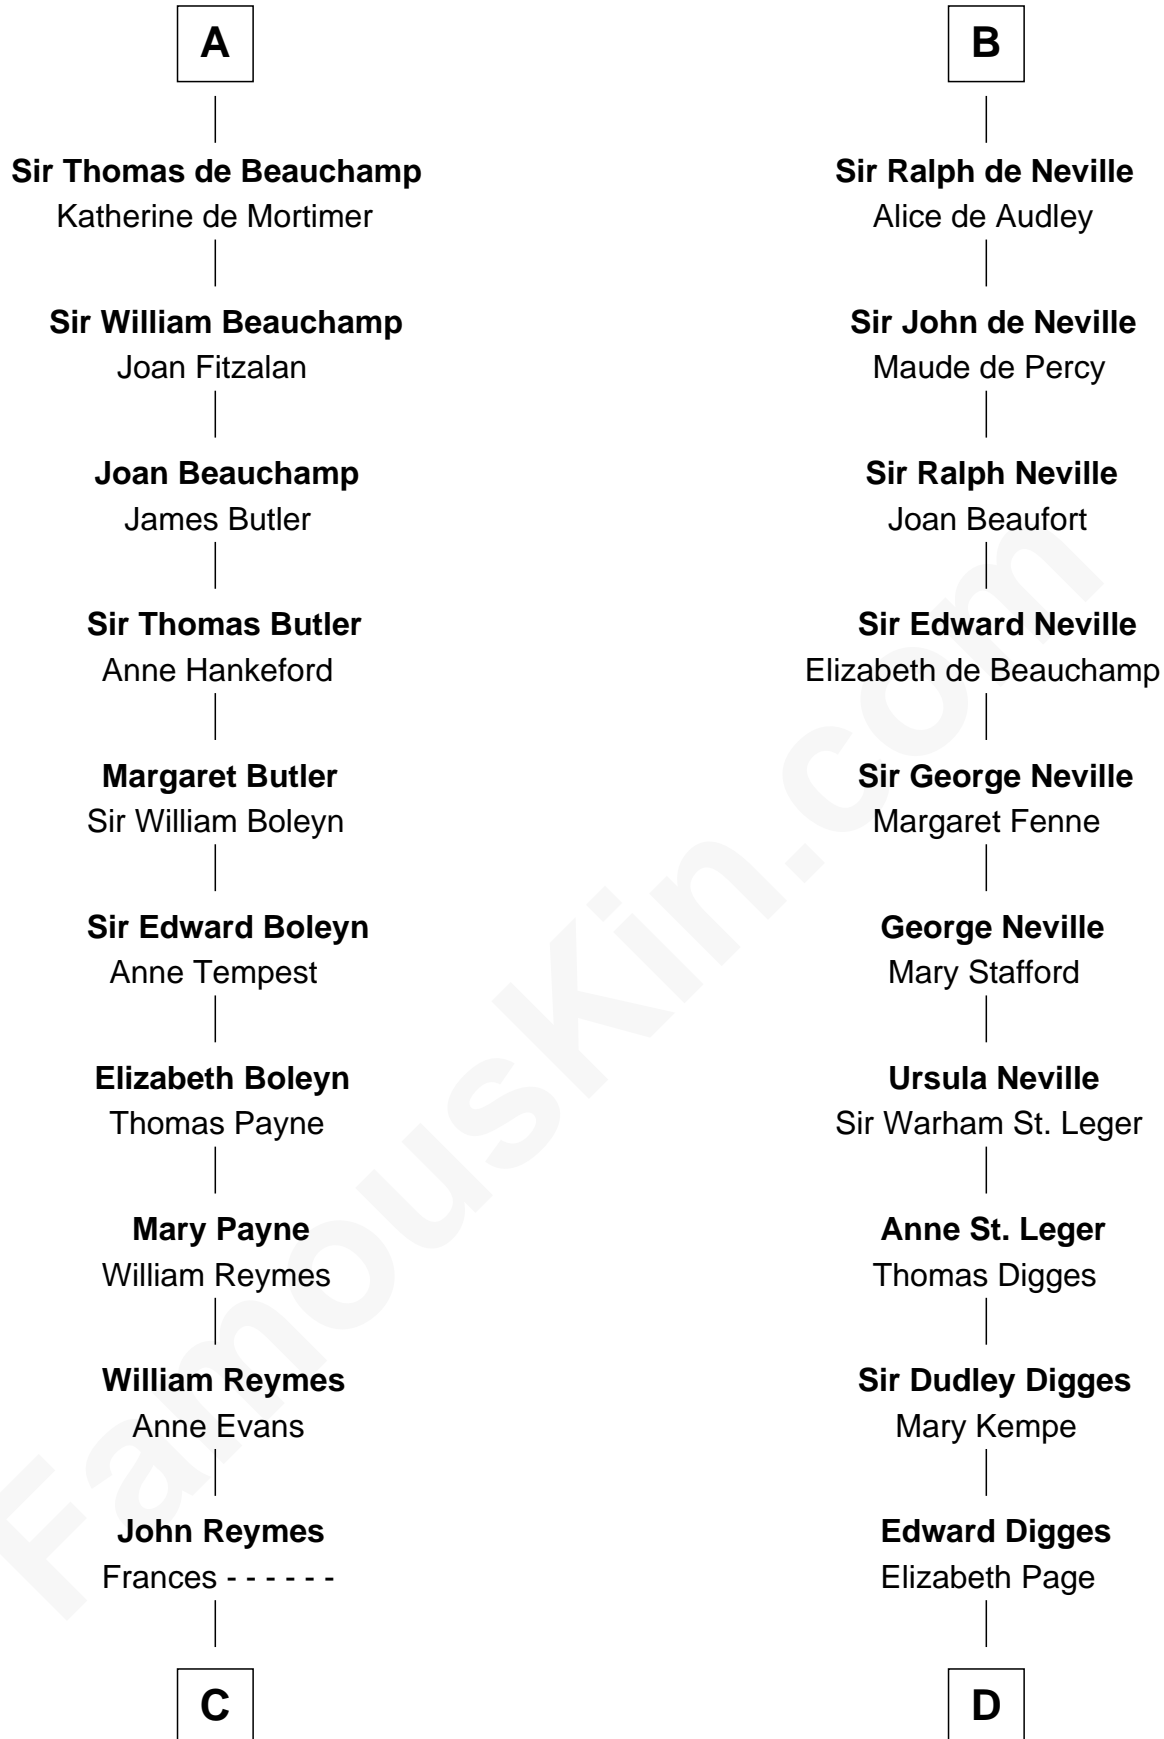

FamousKin.com

Relationship Chart of

William Floyd

Signer of the Declaration of Independence

20th cousin 1 time removed of

John Carroll

Founder of Georgetown University

Sir Robert de Beaumont

Sir Ralph FitzRanulph

Anastasia de Percy

Mary FitzRanulph

Robert de Neville

Sir Ranulph de Neville

Euphemia de Clavering

B

C

Abigail Reymes
Rev. Nathaniel Brewster

Probable

Sarah Brewster
Jonathan Smith

Jonathan Smith
Elizabeth Platt

Tabitha Smith
Nicholl Floyd

William Floyd
Signer of Declaration of Independence

D

William Digges
Elizabeth Sewall