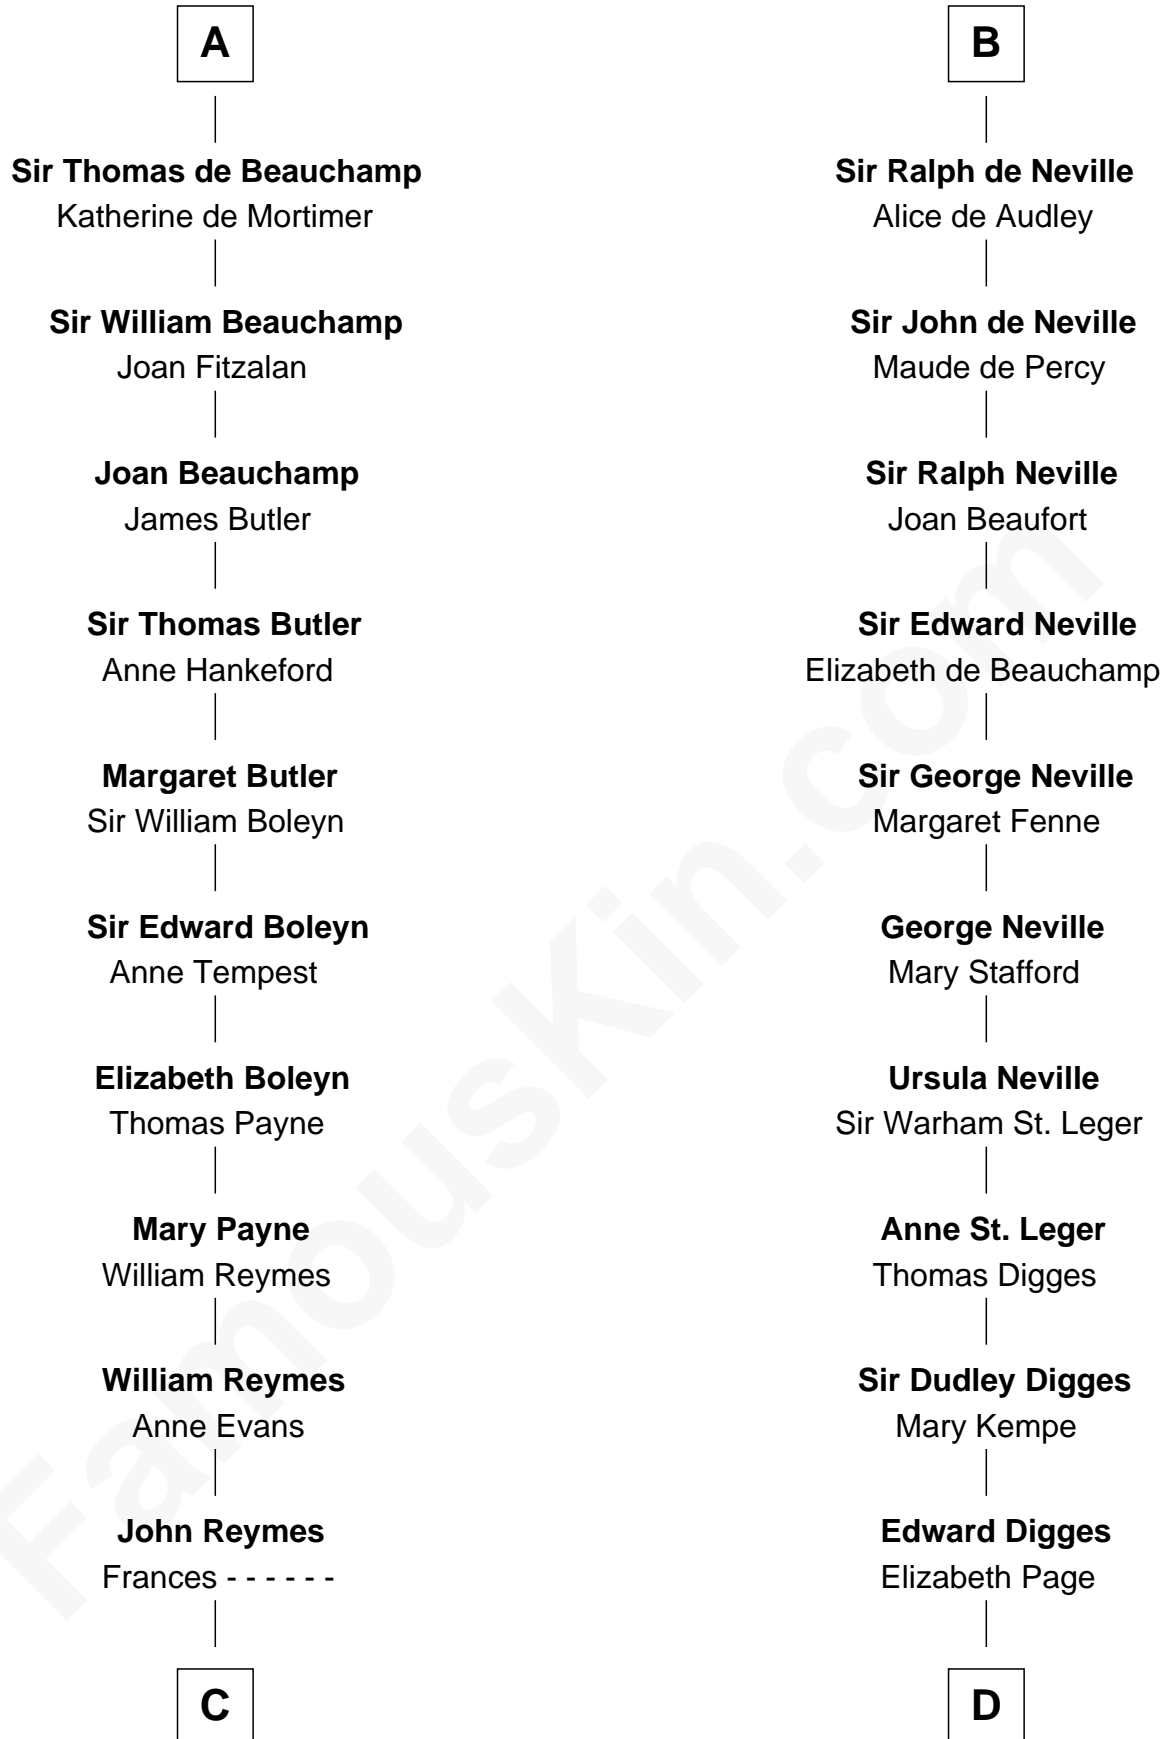

## Relationship Chart of

### William Floyd

*Signer of the Declaration of Independence*

20th cousin 1 time removed of

### John Carroll

*Founder of Georgetown University*

**C**

**Abigail Reymes**  
Rev. Nathaniel Brewster

Probable

**Sarah Brewster**  
Jonathan Smith

**Jonathan Smith**  
Elizabeth Platt

**Tabitha Smith**  
Nicholl Floyd