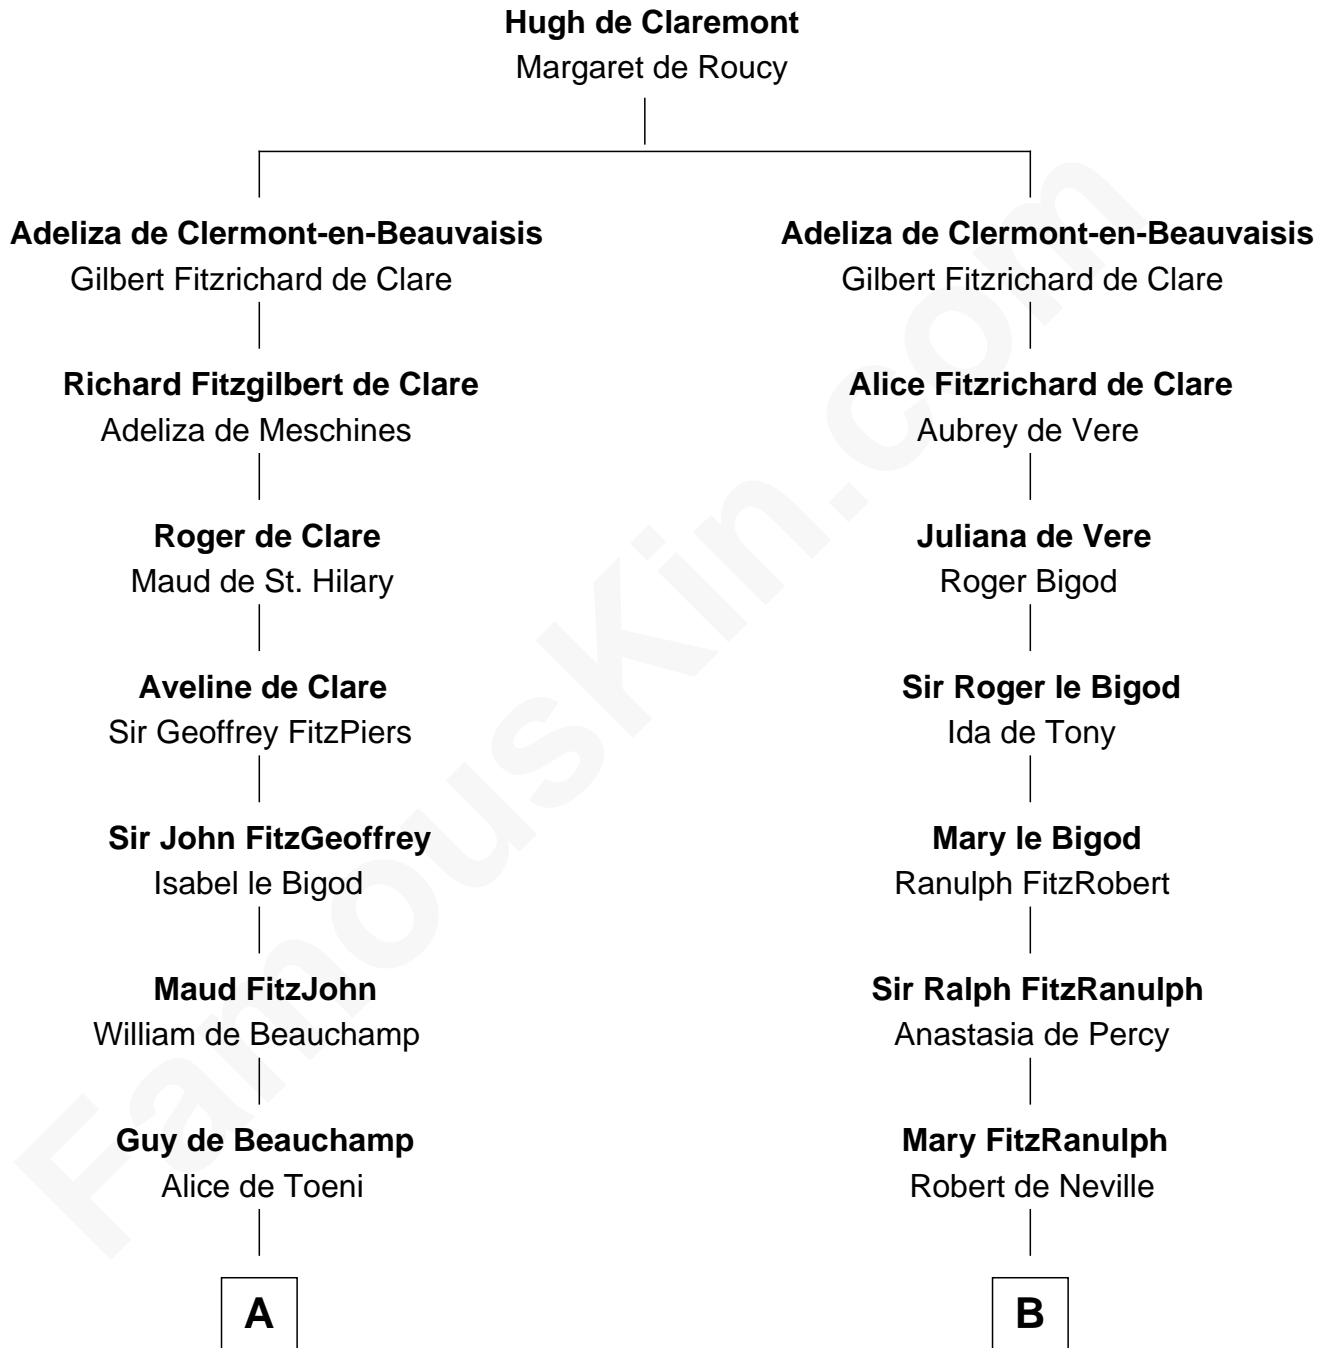

FamousKin.com

Relationship Chart of

William Floyd

Signer of the Declaration of Independence

21st cousin of

John Carroll

Founder of Georgetown University

C

Abigail Reymes
Rev. Nathaniel Brewster

Probable

Sarah Brewster
Jonathan Smith

Jonathan Smith
Elizabeth Platt

Tabitha Smith
Nicholl Floyd

William Floyd
Signer of Declaration of Independence

D

Edward Digges
Elizabeth Page

William Digges
Elizabeth Sewall

Anne Digges
Henry Darnall

Eleanor Darnall
Daniel Carroll

John Carroll
Founder, Georgetown University