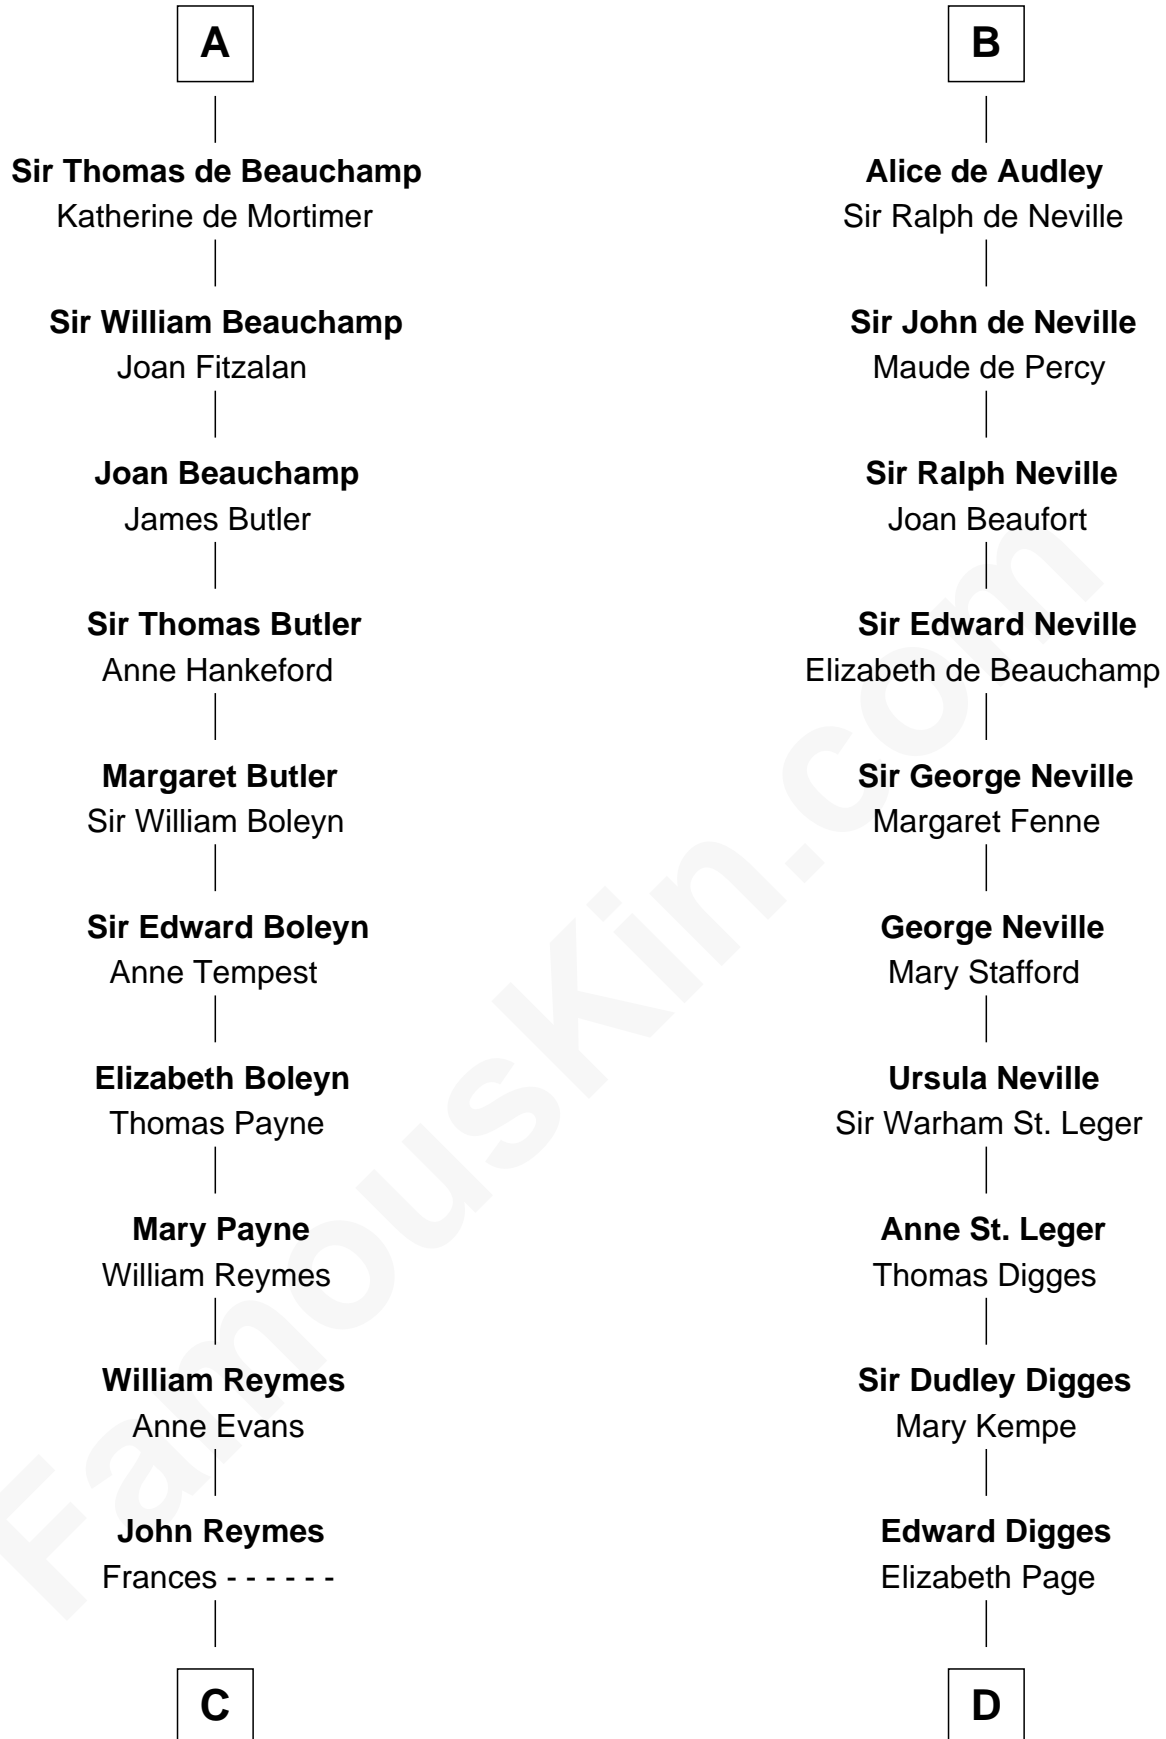

FamousKin.com

Relationship Chart of

William Floyd

Signer of the Declaration of Independence

20th cousin 1 time removed of

John Carroll

Founder of Georgetown University

C

Abigail Reymes
Rev. Nathaniel Brewster

Probable

Sarah Brewster
Jonathan Smith

Jonathan Smith
Elizabeth Platt

Tabitha Smith
Nicholl Floyd

William Floyd
Signer of Declaration of Independence

D

William Digges
Elizabeth Sewall