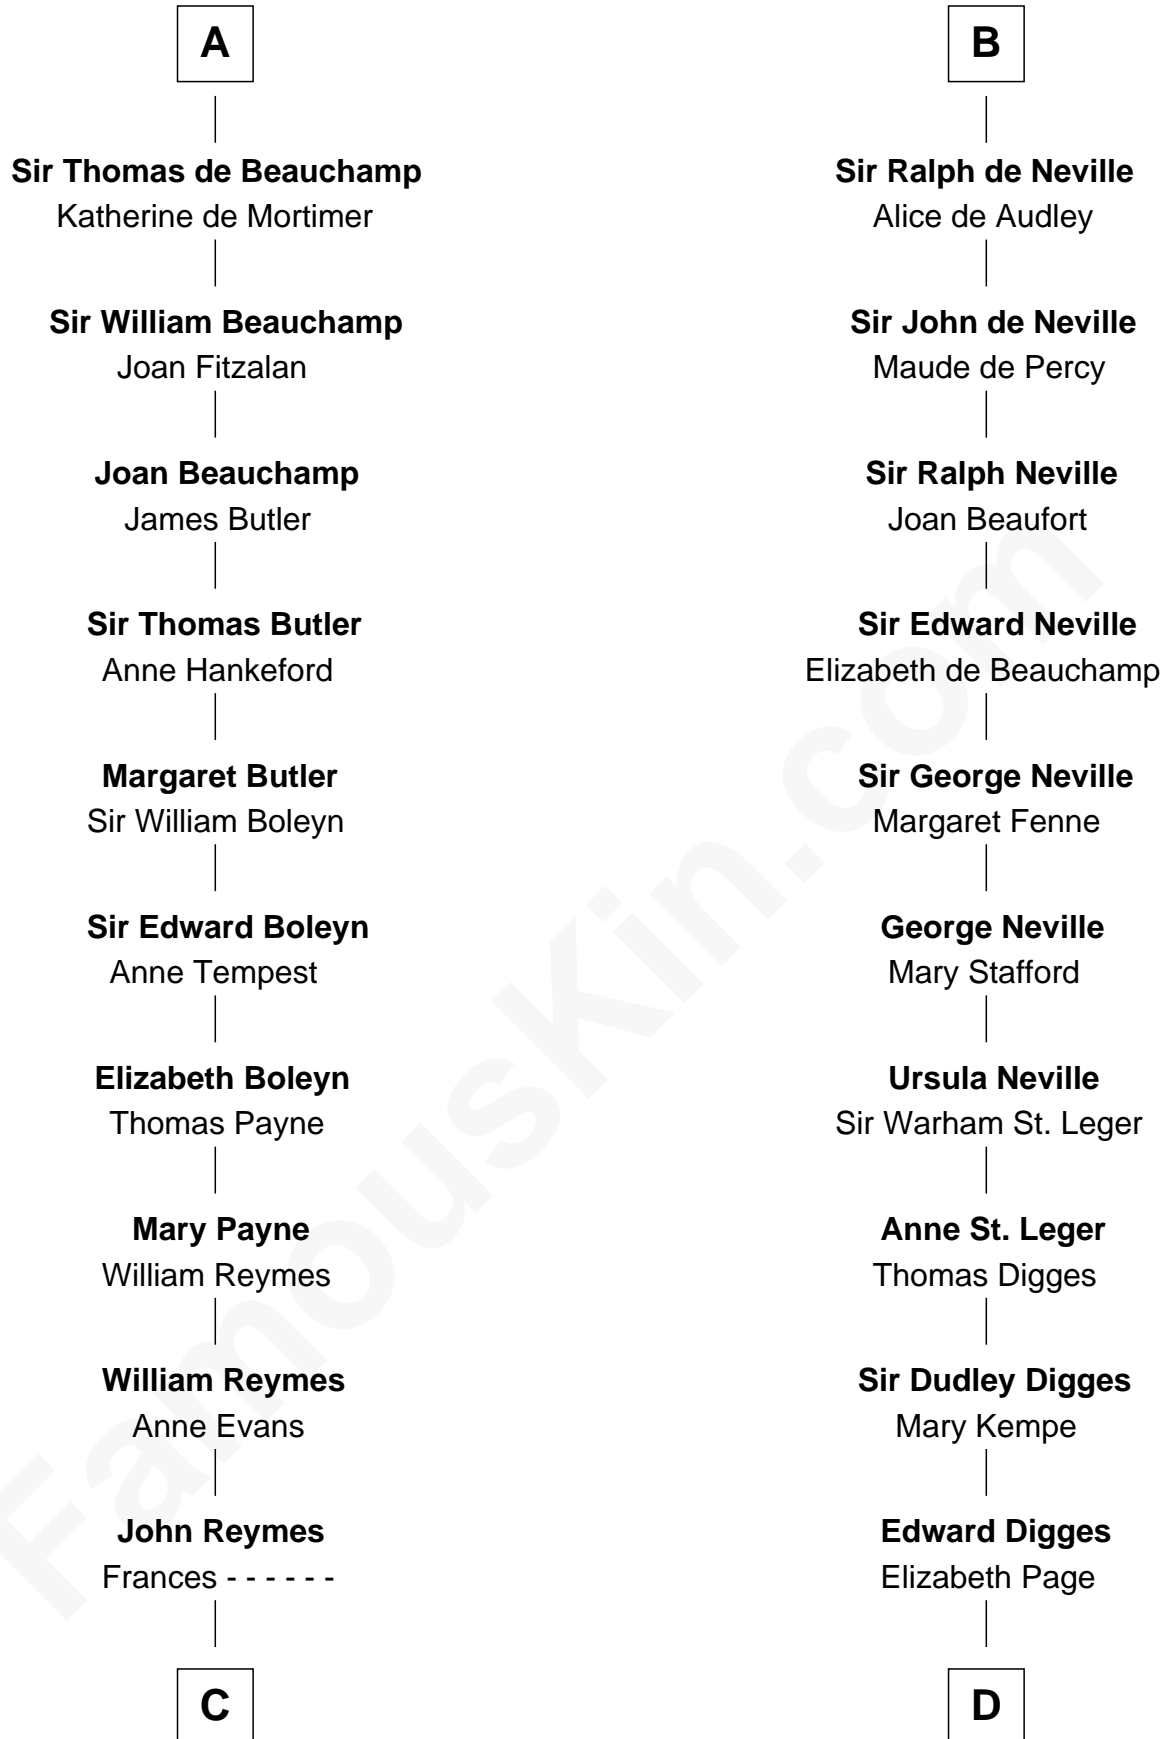

FamousKin.com

Relationship Chart of

William Floyd

Signer of the Declaration of Independence

20th cousin 1 time removed of

John Carroll

Founder of Georgetown University

Ralph de Gael

C

Abigail Reymes
Rev. Nathaniel Brewster

Probable

Sarah Brewster
Jonathan Smith

Jonathan Smith
Elizabeth Platt

Tabitha Smith
Nicholl Floyd

William Floyd
Signer of Declaration of Independence

D