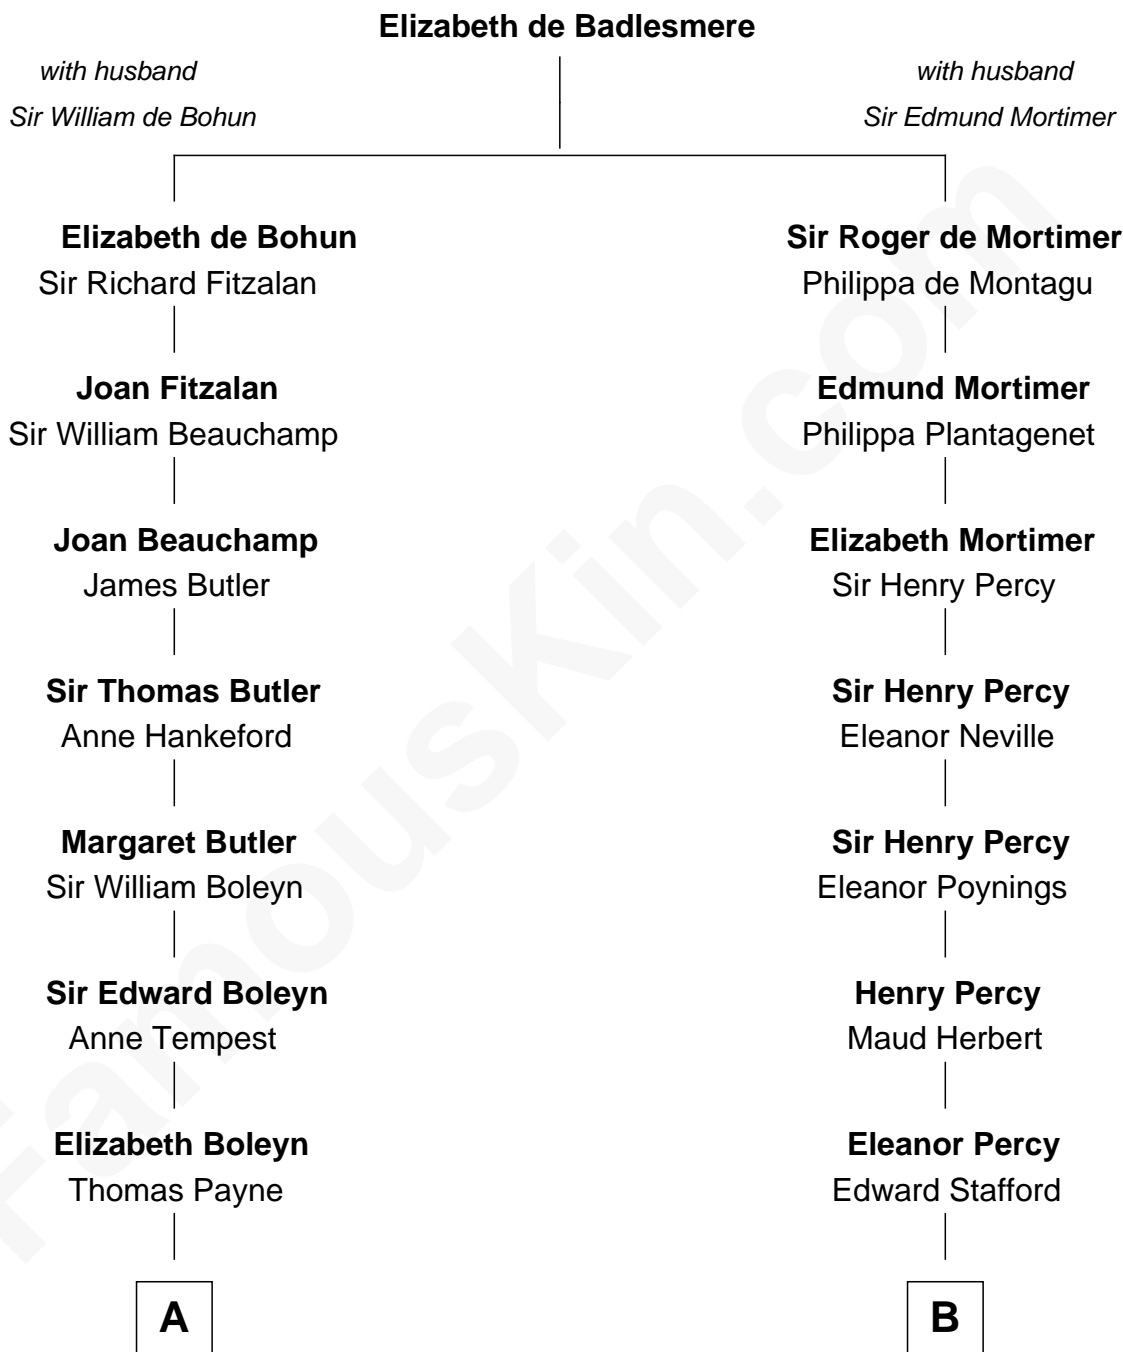

FamousKin.com

Relationship Chart of

William Floyd

Signer of the Declaration of Independence

14th cousin 1 time removed of

John Carroll

Founder of Georgetown University

A