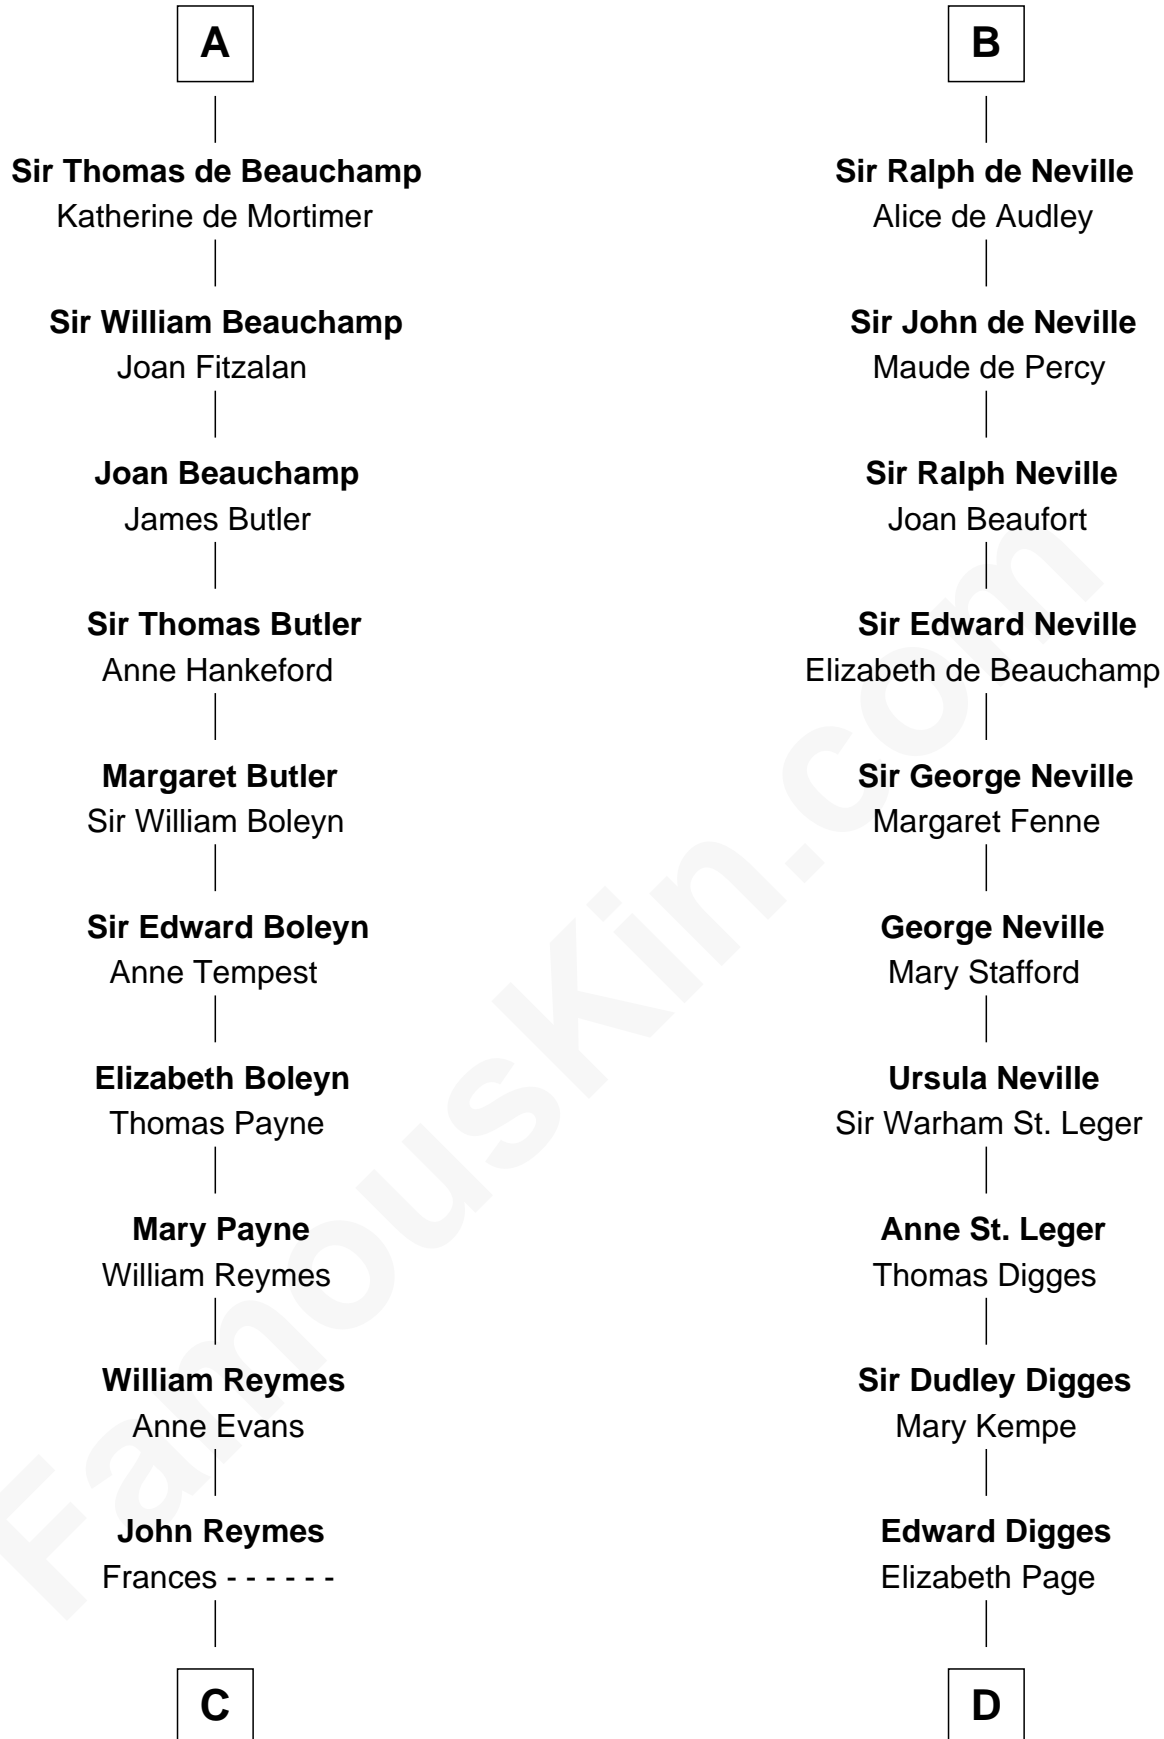

FamousKin.com

Relationship Chart of

William Floyd

Signer of the Declaration of Independence

20th cousin 1 time removed of

John Carroll

Founder of Georgetown University

Baldwin III of Hainault

Yolande of Guelders

C

Abigail Reymes
Rev. Nathaniel Brewster

Probable

Sarah Brewster
Jonathan Smith

Jonathan Smith
Elizabeth Platt

Tabitha Smith
Nicholl Floyd

William Floyd
Signer of Declaration of Independence