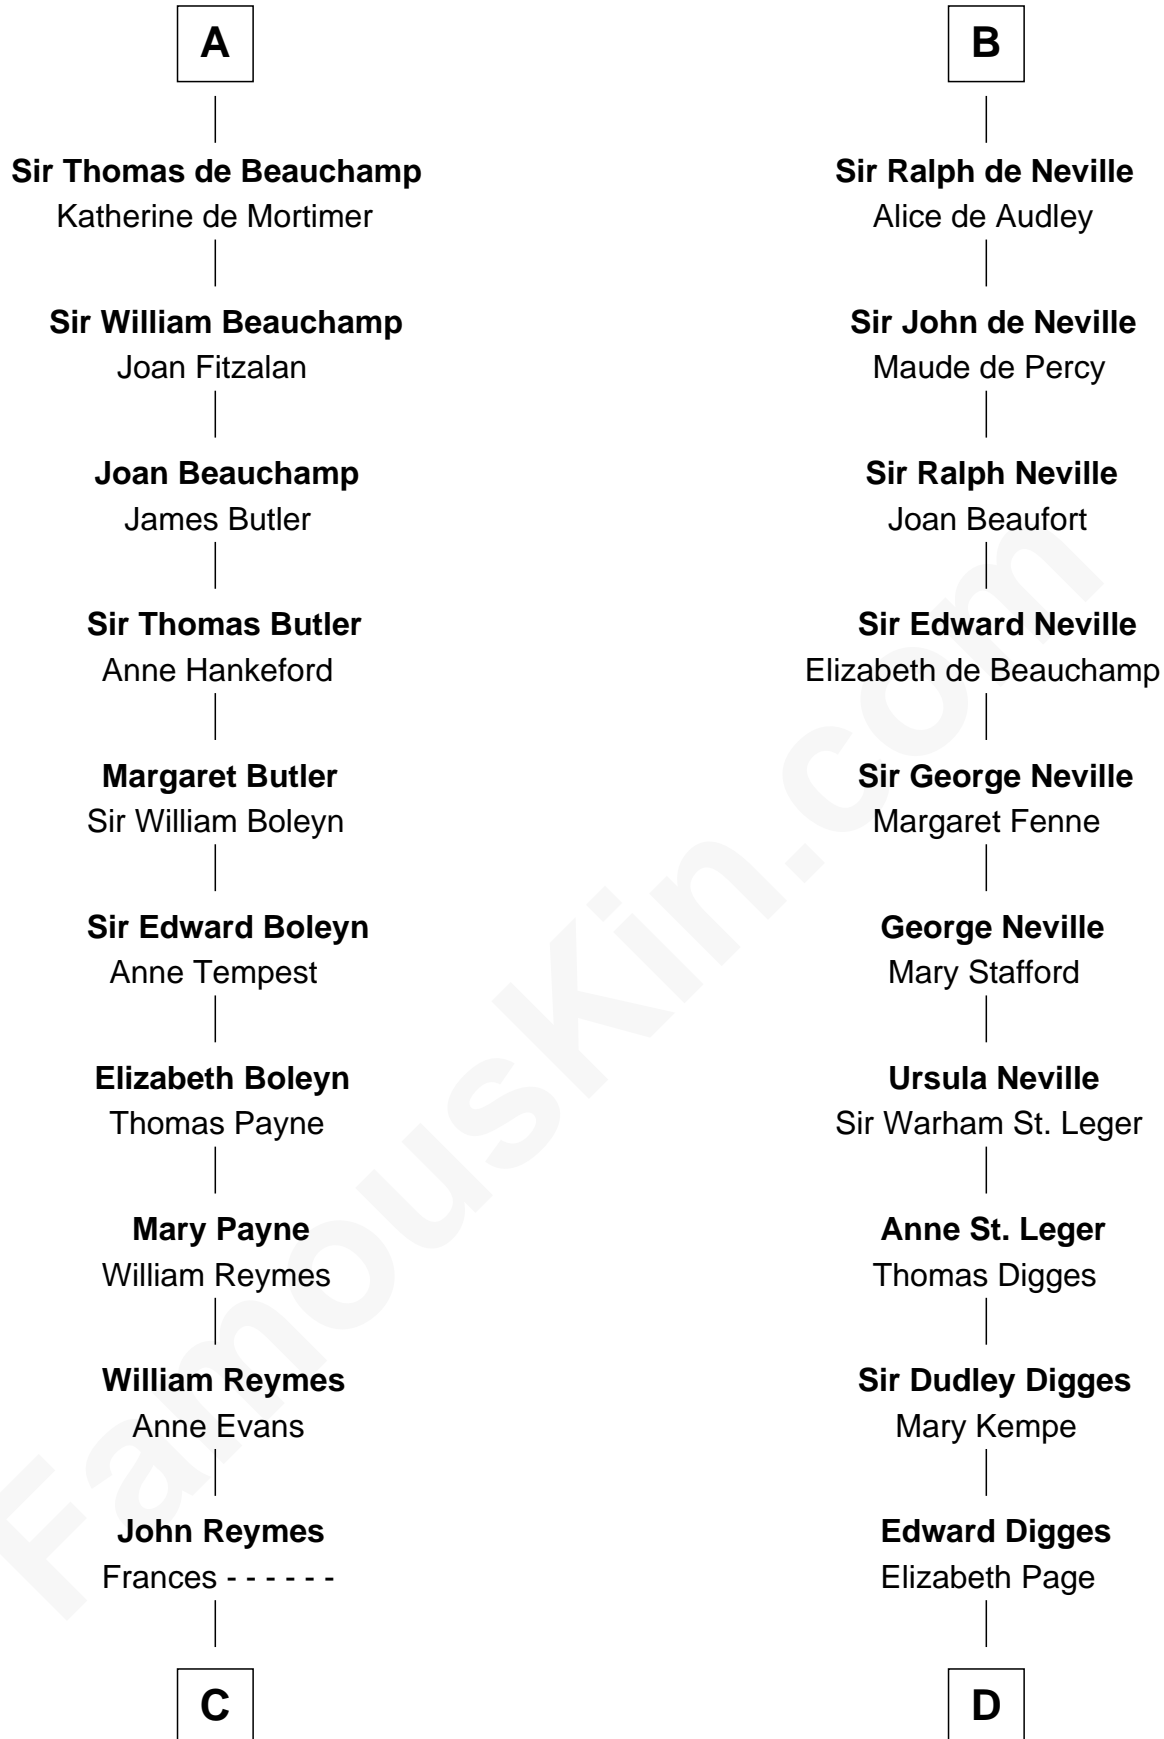

## Relationship Chart of

### William Floyd

*Signer of the Declaration of Independence*

20th cousin 1 time removed of

### John Carroll

*Founder of Georgetown University*

**C**

**Abigail Reymes**  
Rev. Nathaniel Brewster

Probable

**Sarah Brewster**  
Jonathan Smith

**Jonathan Smith**  
Elizabeth Platt

**Tabitha Smith**  
Nicholl Floyd