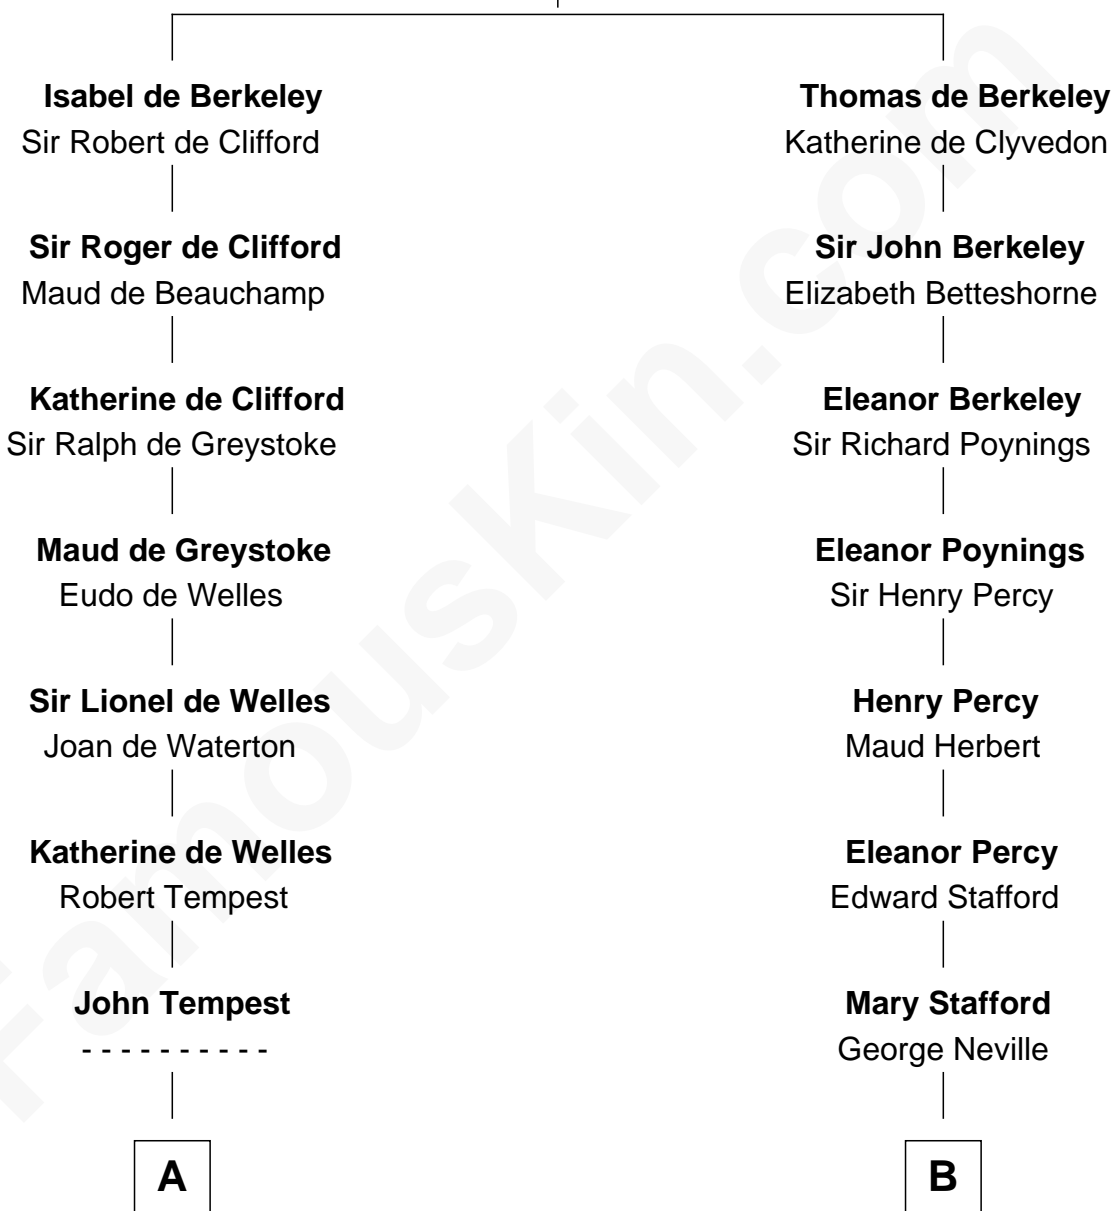

FamousKin.com

Relationship Chart of

William Floyd

Signer of the Declaration of Independence

14th cousin 2 times removed of

John Carroll

Founder of Georgetown University

Sir Maurice de Berkeley

Eve la Zouche

A

Anne Tempest
Sir Edward Boleyn

Elizabeth Boleyn
Thomas Payne

Mary Payne
William Reymes

William Reymes
Anne Evans

John Reymes
Frances - - - - -

Abigail Reymes
Rev. Nathaniel Brewster

Probable

Sarah Brewster
Jonathan Smith

Jonathan Smith
Elizabeth Platt

Tabitha Smith
Nicholl Floyd

William Floyd

Signer of Declaration of Independence

B

Ursula Neville
Sir Warham St. Leger

Anne St. Leger
Thomas Digges

Sir Dudley Digges
Mary Kempe

Edward Digges
Elizabeth Page

William Digges
Elizabeth Sewall

Anne Digges
Henry Darnall

Eleanor Darnall
Daniel Carroll

John Carroll

Founder, Georgetown University