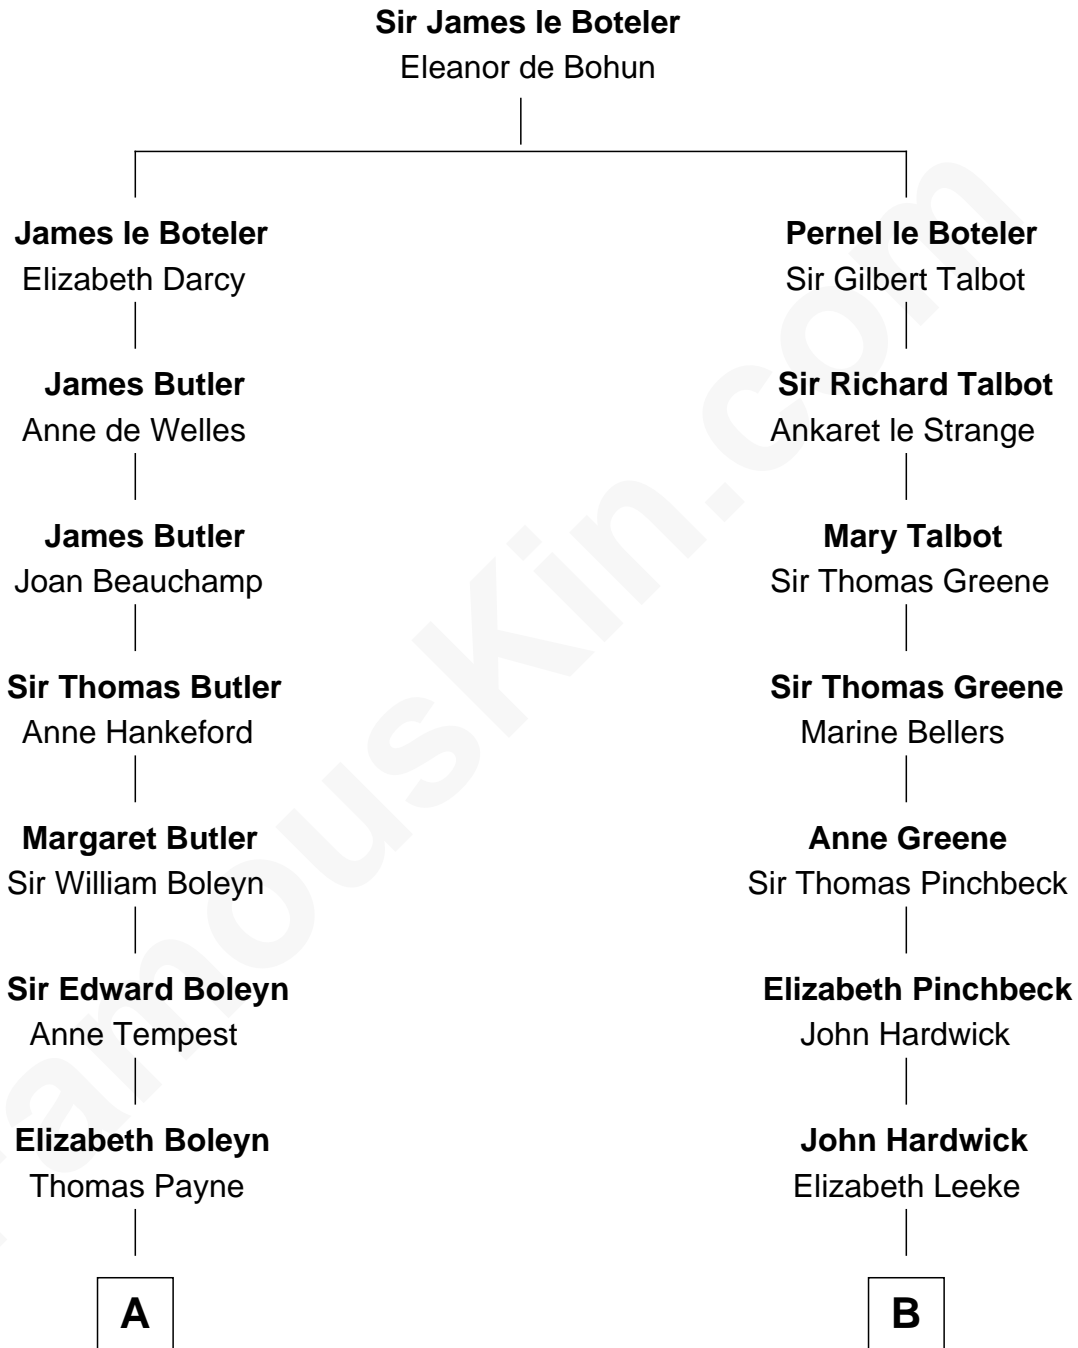

FamousKin.com

Relationship Chart of

William Floyd

Signer of the Declaration of Independence

14th cousin of

John Carroll

Founder of Georgetown University

A

Mary Payne
William Reymes

William Reymes
Anne Evans

John Reymes
Frances - - - - -

Abigail Reymes
Rev. Nathaniel Brewster

Probable

Sarah Brewster
Jonathan Smith

Jonathan Smith
Elizabeth Platt

Tabitha Smith
Nicholl Floyd