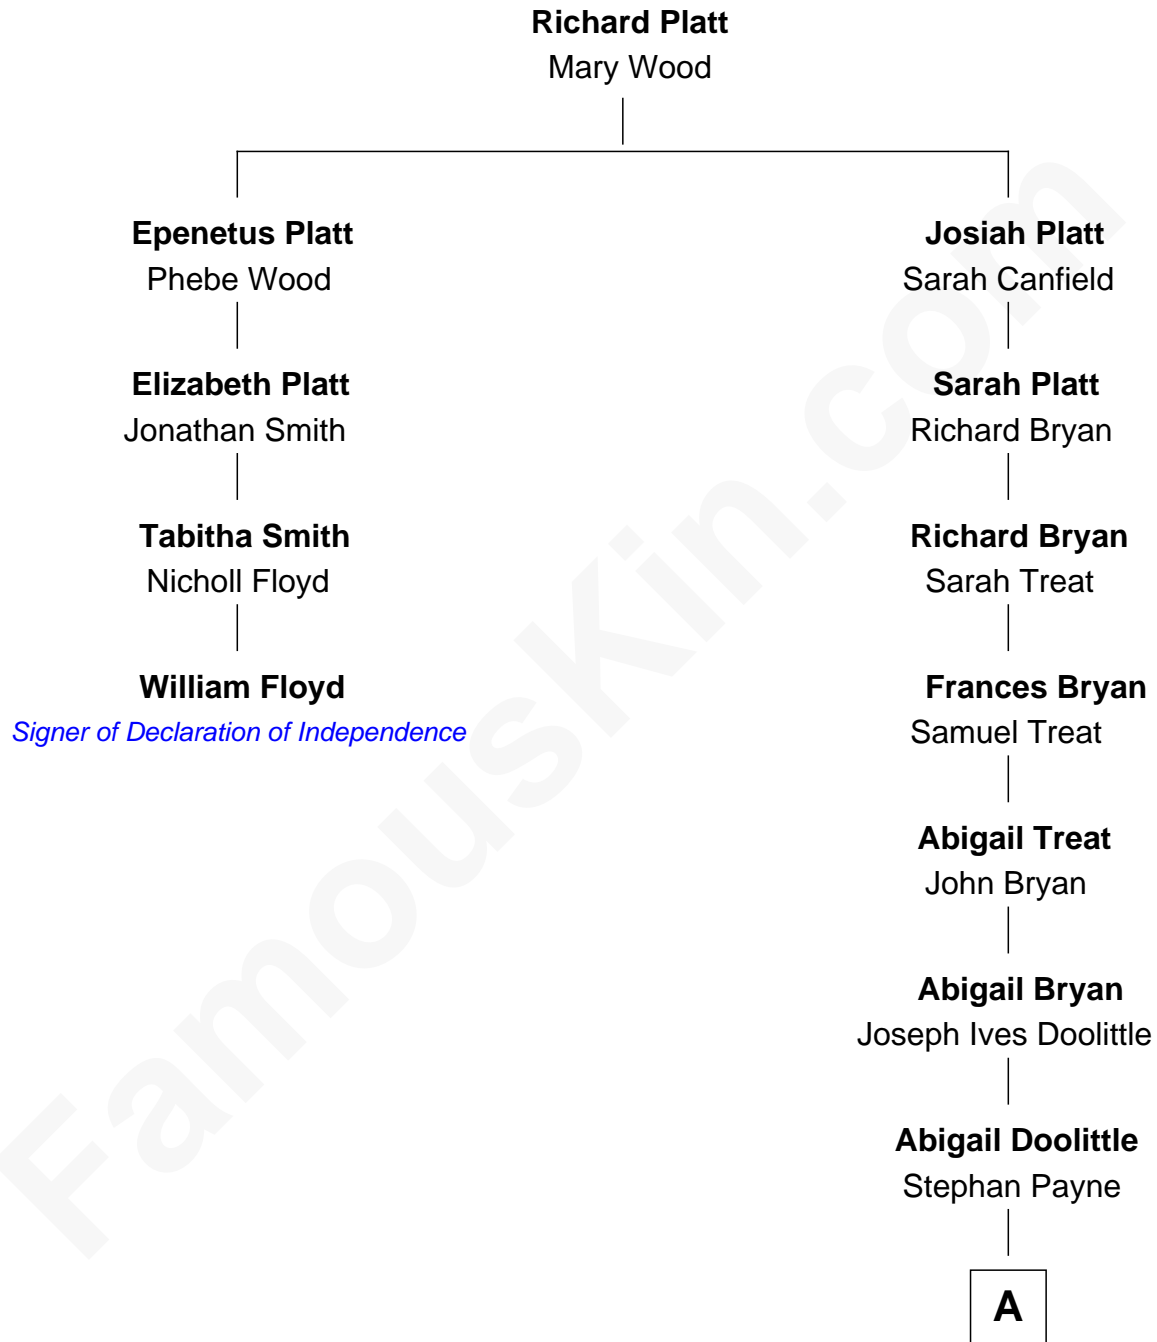

FamousKin.com

Relationship Chart of

William Floyd

Signer of the Declaration of Independence

3rd cousin 8 times removed of

Treat Williams
TV & Movie Actor

A

Abigail Payne

Rufus M. Gillette

Mary Abigail Gillette

George Willey Andrew

Treat Payne Andrew

Eleanor Barnum

Marian Andrew

Richard Norman Williams

Treat Williams