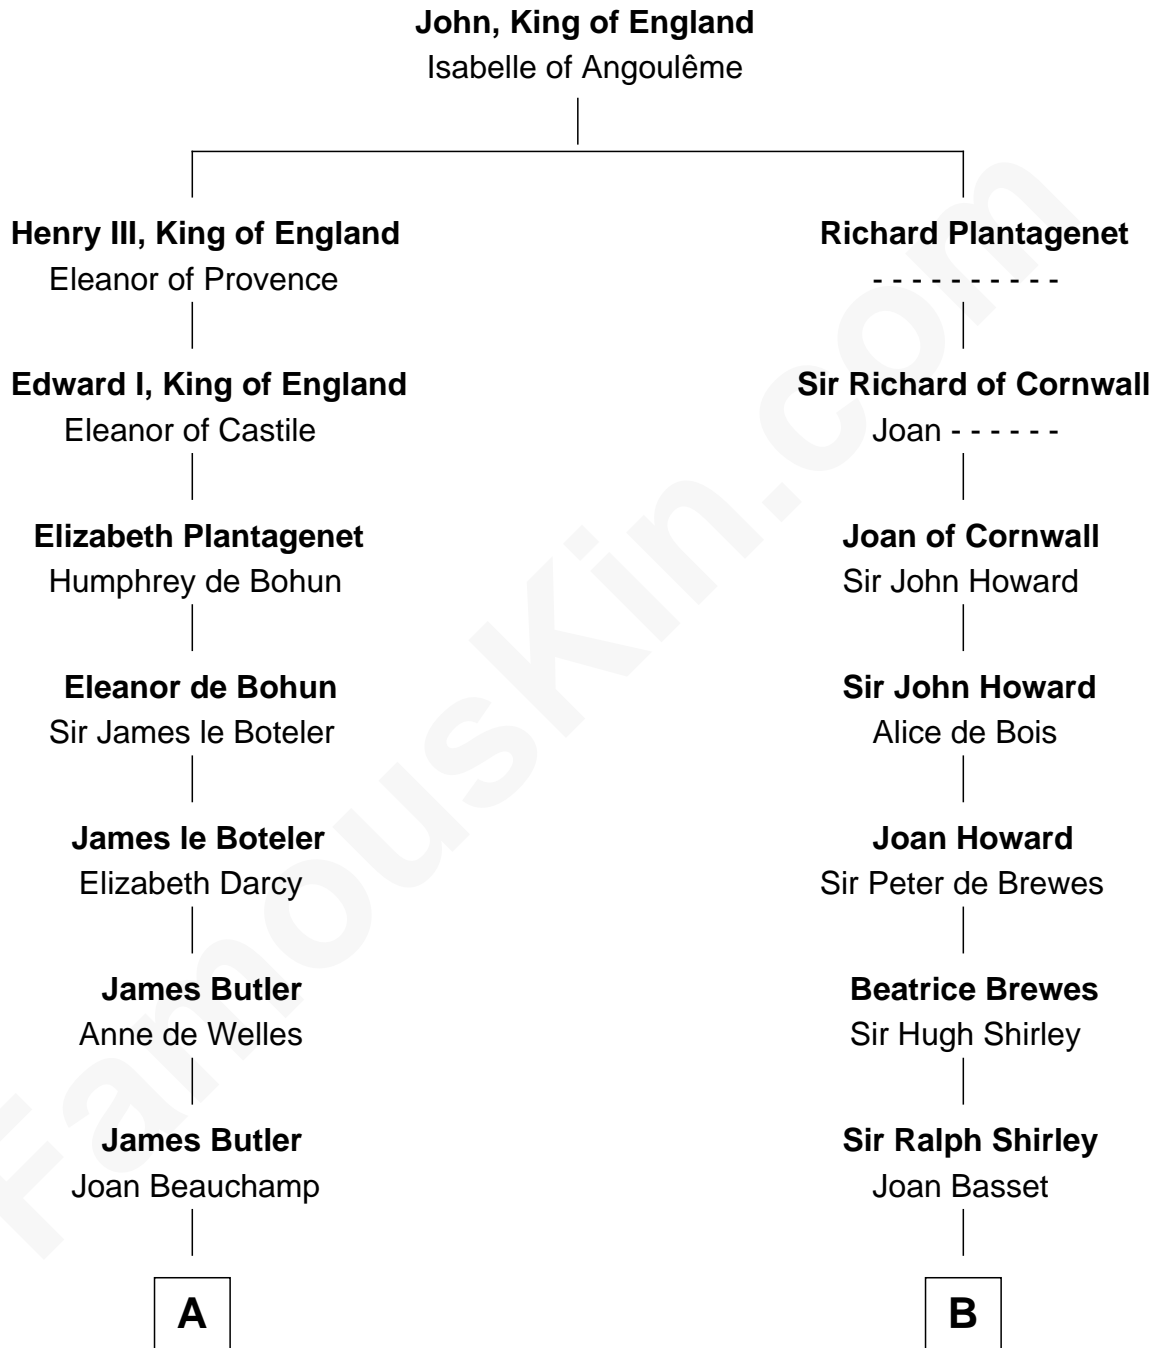

FamousKin.com

Relationship Chart of

William Floyd

Signer of the Declaration of Independence

18th cousin 2 times removed of

Eugene Foss

45th Governor of Massachusetts

C

Tabitha Smith
Nicholl Floyd

William Floyd

Signer of Declaration of Independence

D

Susanna Hallett
Col. Heman Bangs

Amanda Bangs
Samuel Bartlett Foss

George Edmund Foss
Marcia Cordelia Noble

Eugene Foss

45th Governor of Massachusetts