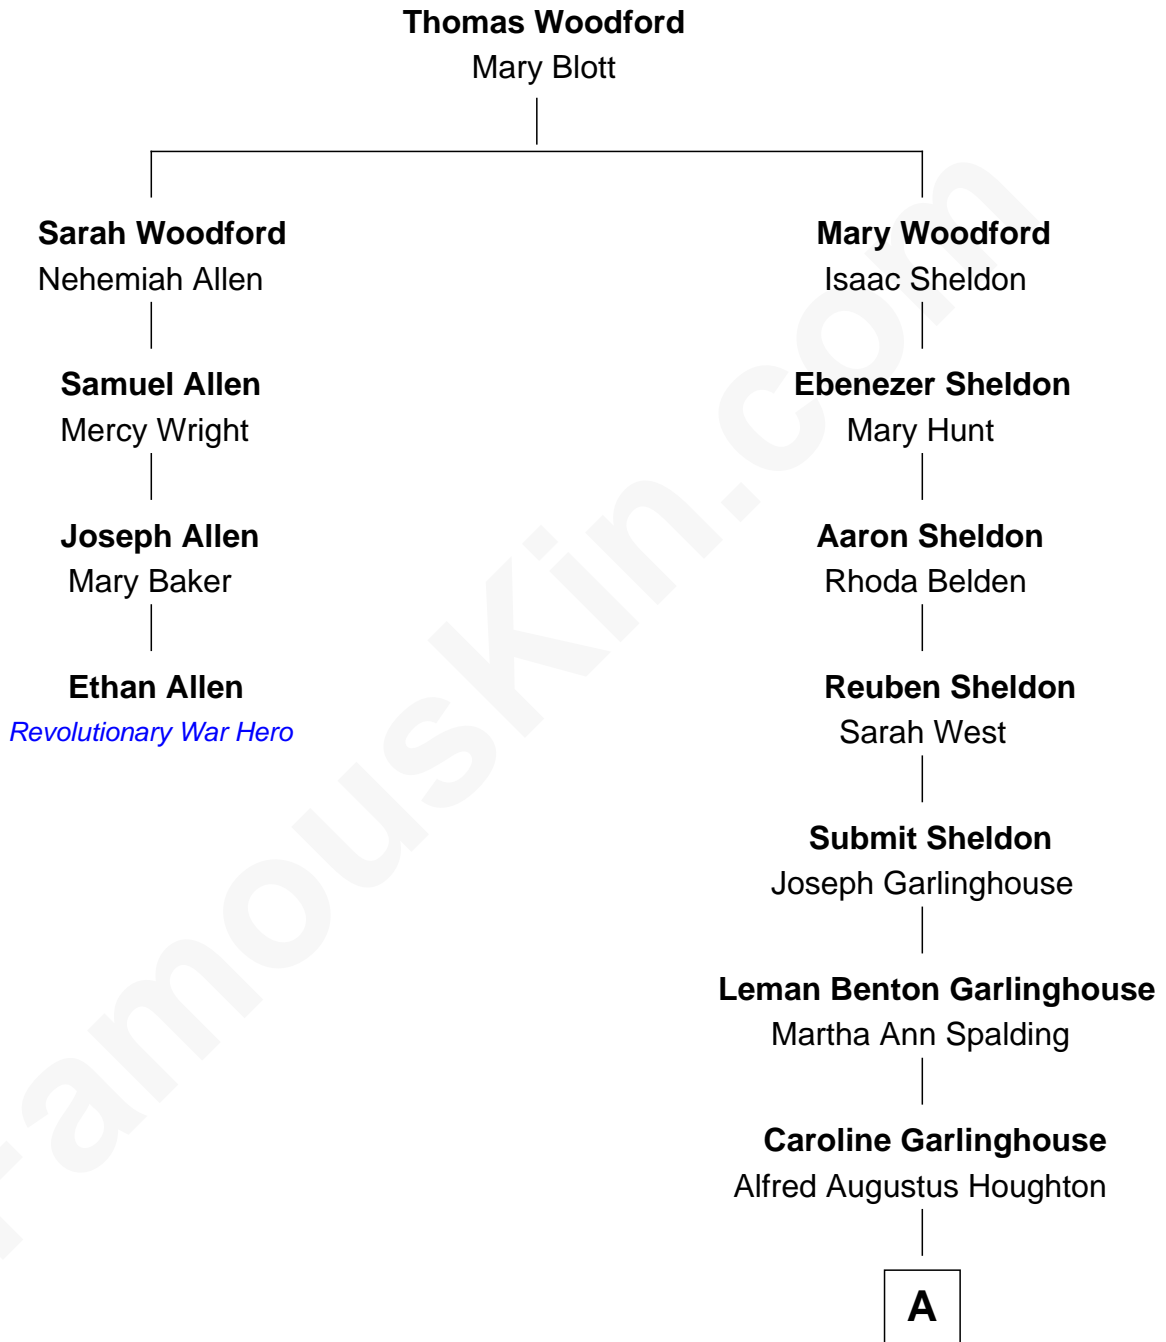

FamousKin.com

Relationship Chart of

Ethan Allen

Revolutionary War Hero

3rd cousin 5 times removed of

Katharine Hepburn

Movie Actress

A

|
Katharine Martha Houghton

Thomas Norval Hepburn

|
Katharine Hepburn

Movie Actress

FamousKin.com