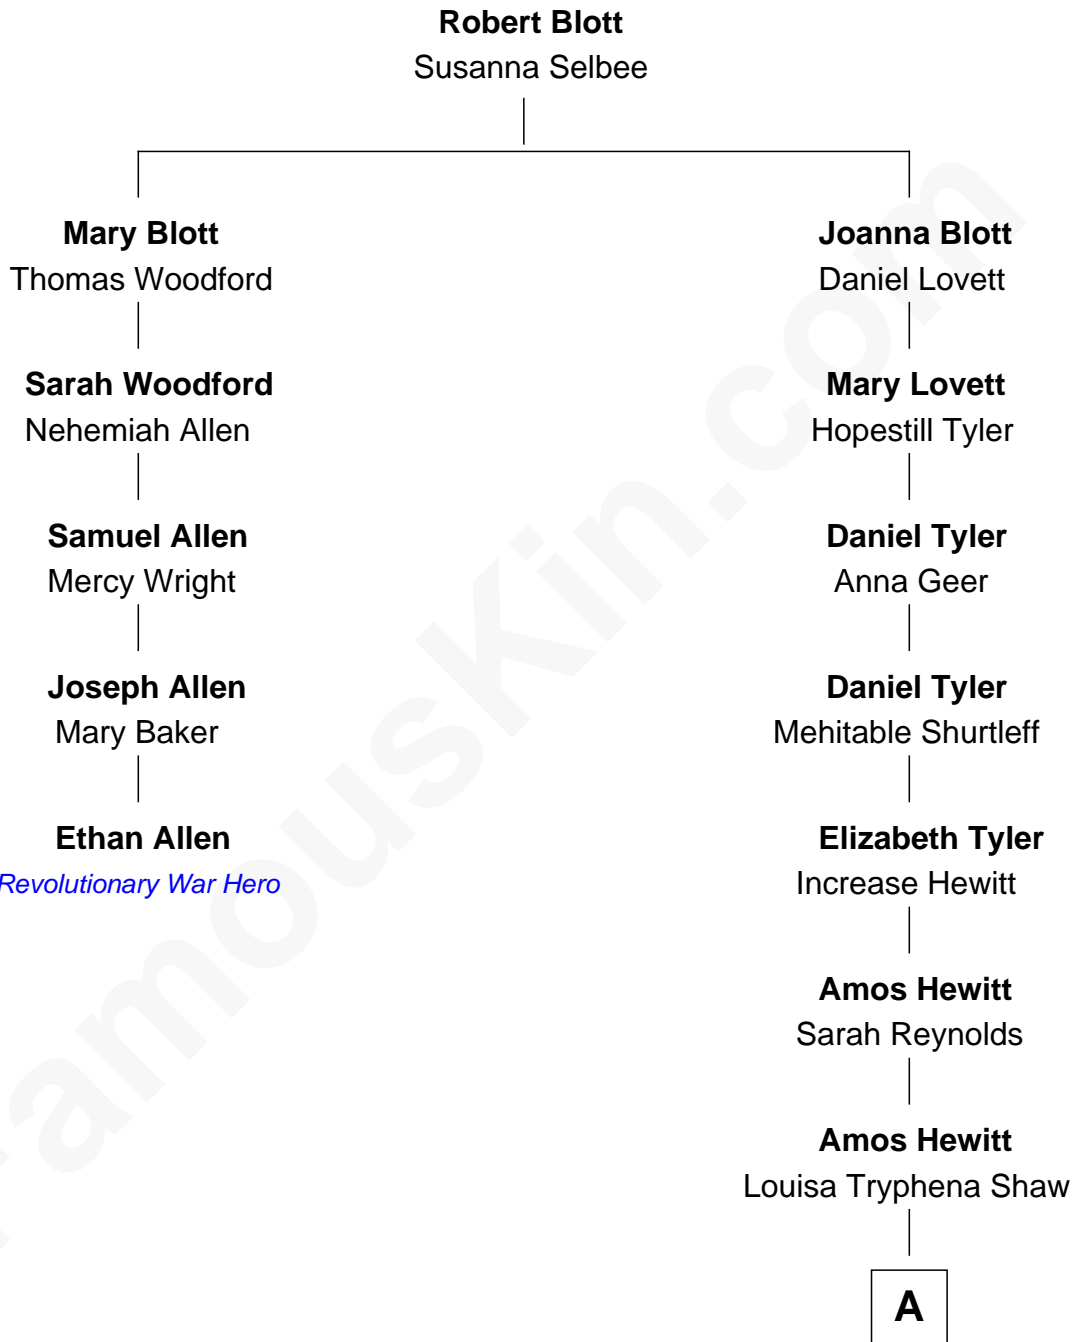

FamousKin.com Relationship Chart of

Ethan Allen

Revolutionary War Hero

4th cousin 8 times removed of

Rainn Wilson

TV and Movie Actor

A

Mary Louisa Hewitt