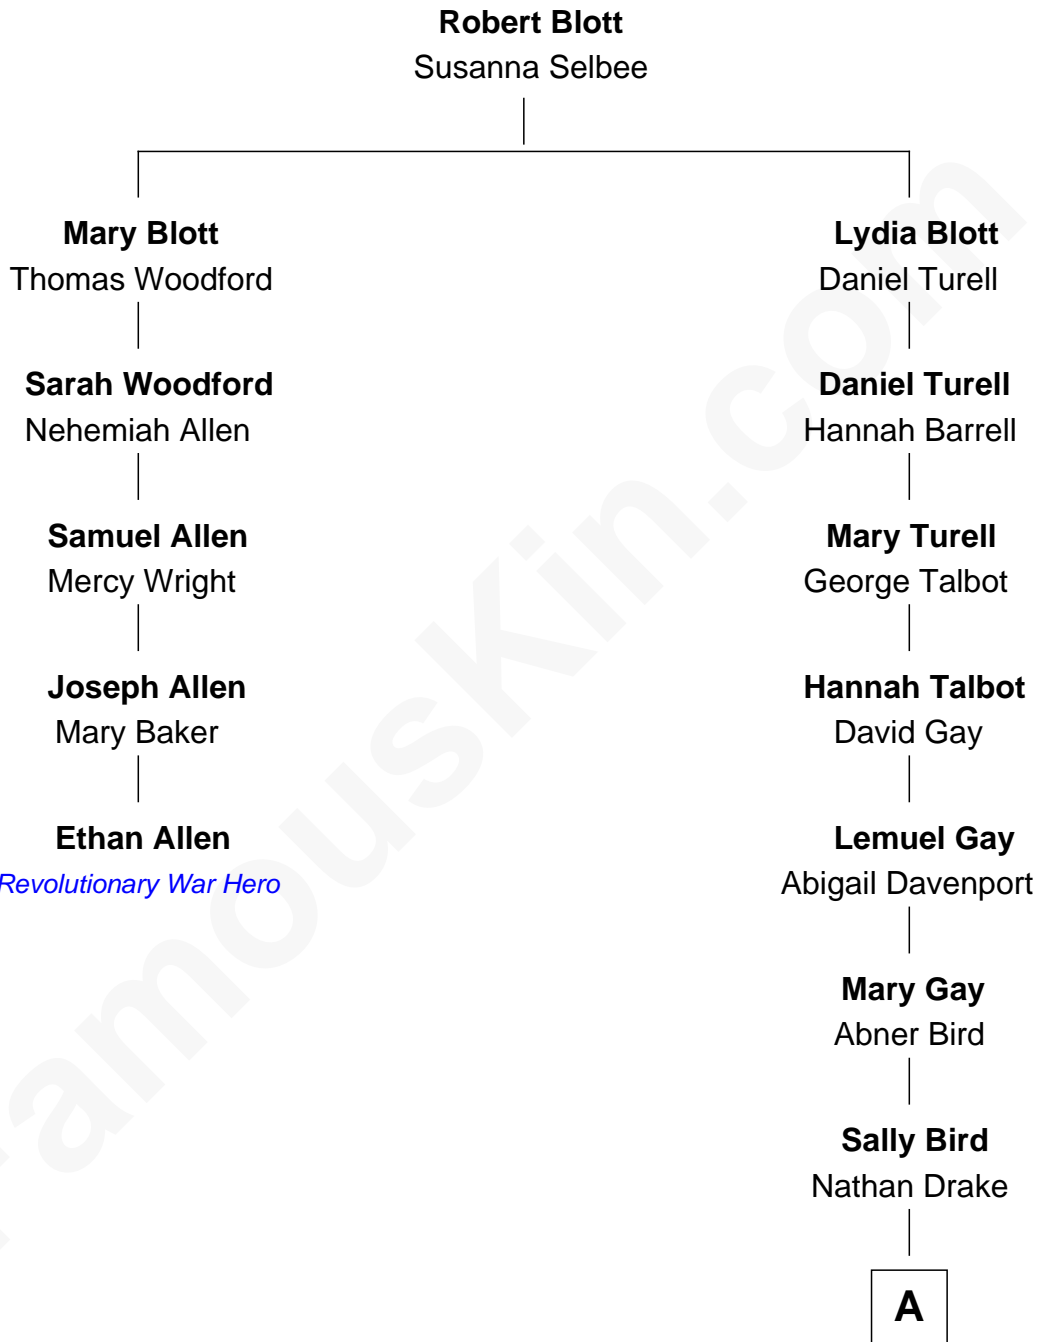

FamousKin.com

Relationship Chart of

Ethan Allen

Revolutionary War Hero

4th cousin 5 times removed of

Erle Stanley Gardner

Author of the Perry Mason series

A

—
Olive Drake

Walter Pinkham Gardner

—
Charles Walter Gardner

Grace Adelma Waugh

—
Erle Stanley Gardner

Author of Perry Mason

FamousKin.com