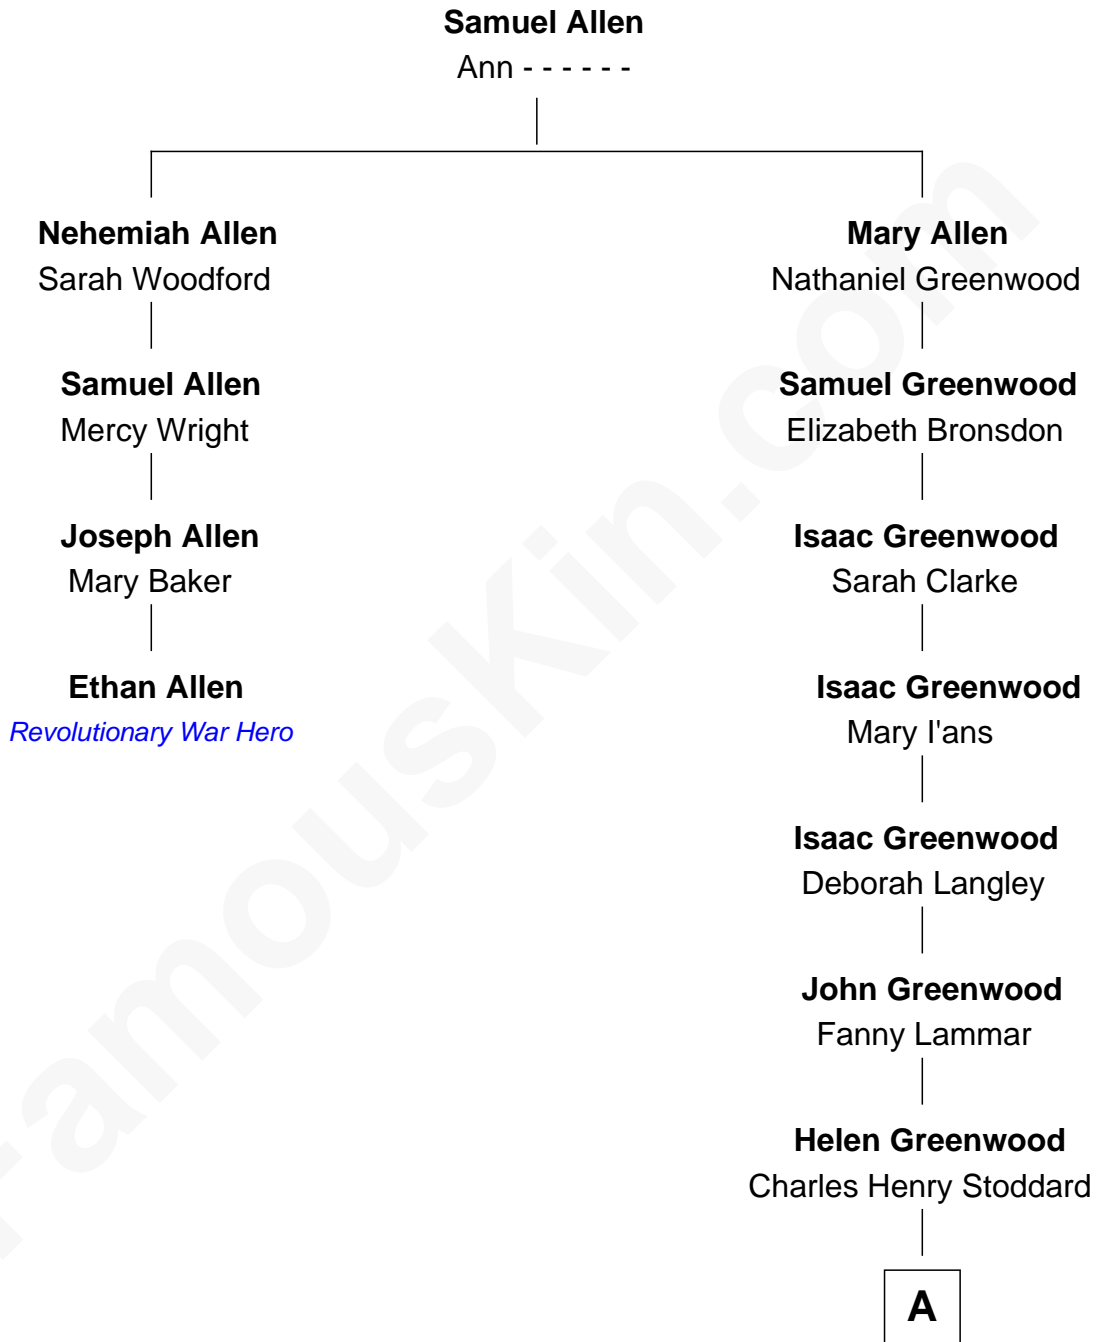

FamousKin.com

Relationship Chart of

Ethan Allen

Revolutionary War Hero

3rd cousin 7 times removed of

James Spader

TV and Movie Actor

A

|
Fannie Augusta Stoddard

Vanderbilt Spader

|
Vanderbilt Reginald Spader

Mary Heaton Beers

|
Stoddard Greenwood Spader

Jean Fraser

|
James Spader

TV and Movie Actor