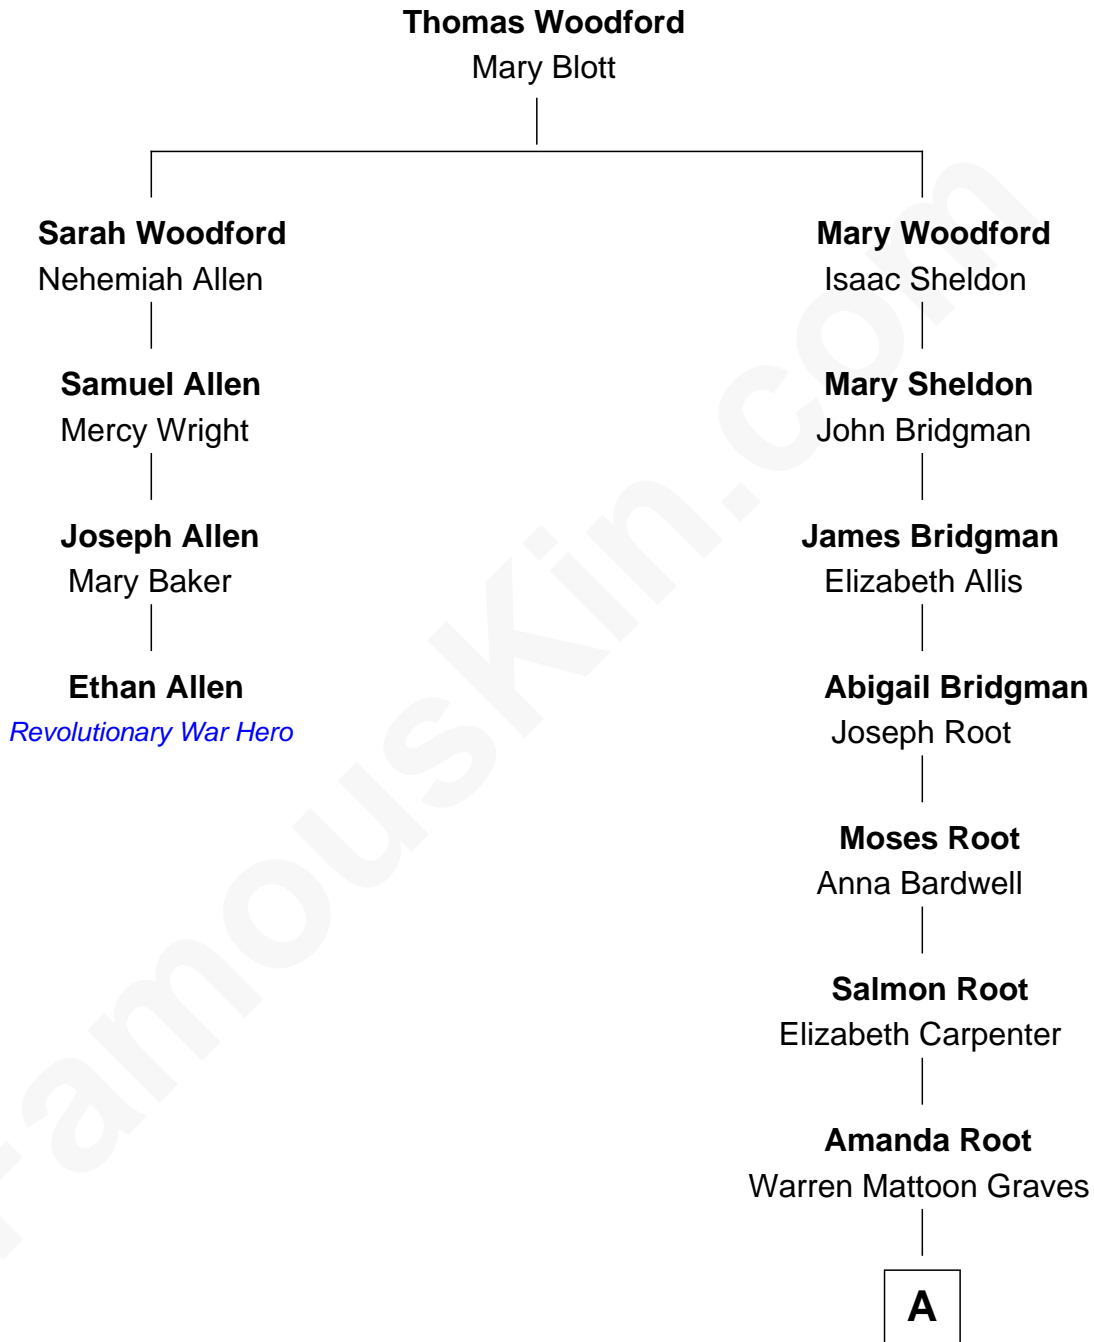

FamousKin.com

Relationship Chart of

Ethan Allen

Revolutionary War Hero

3rd cousin 7 times removed of

John Lithgow

Stage, TV, and Movie Actor

A

—
Albert Mattoon Graves

Mary E. Bronson

—
Eva Bronson Graves

Rev. Orlo Josiah Price

—
Sarah Jane Price

Arthur Washington Lithgow

—
John Lithgow

Stage, TV, and Movie Actor