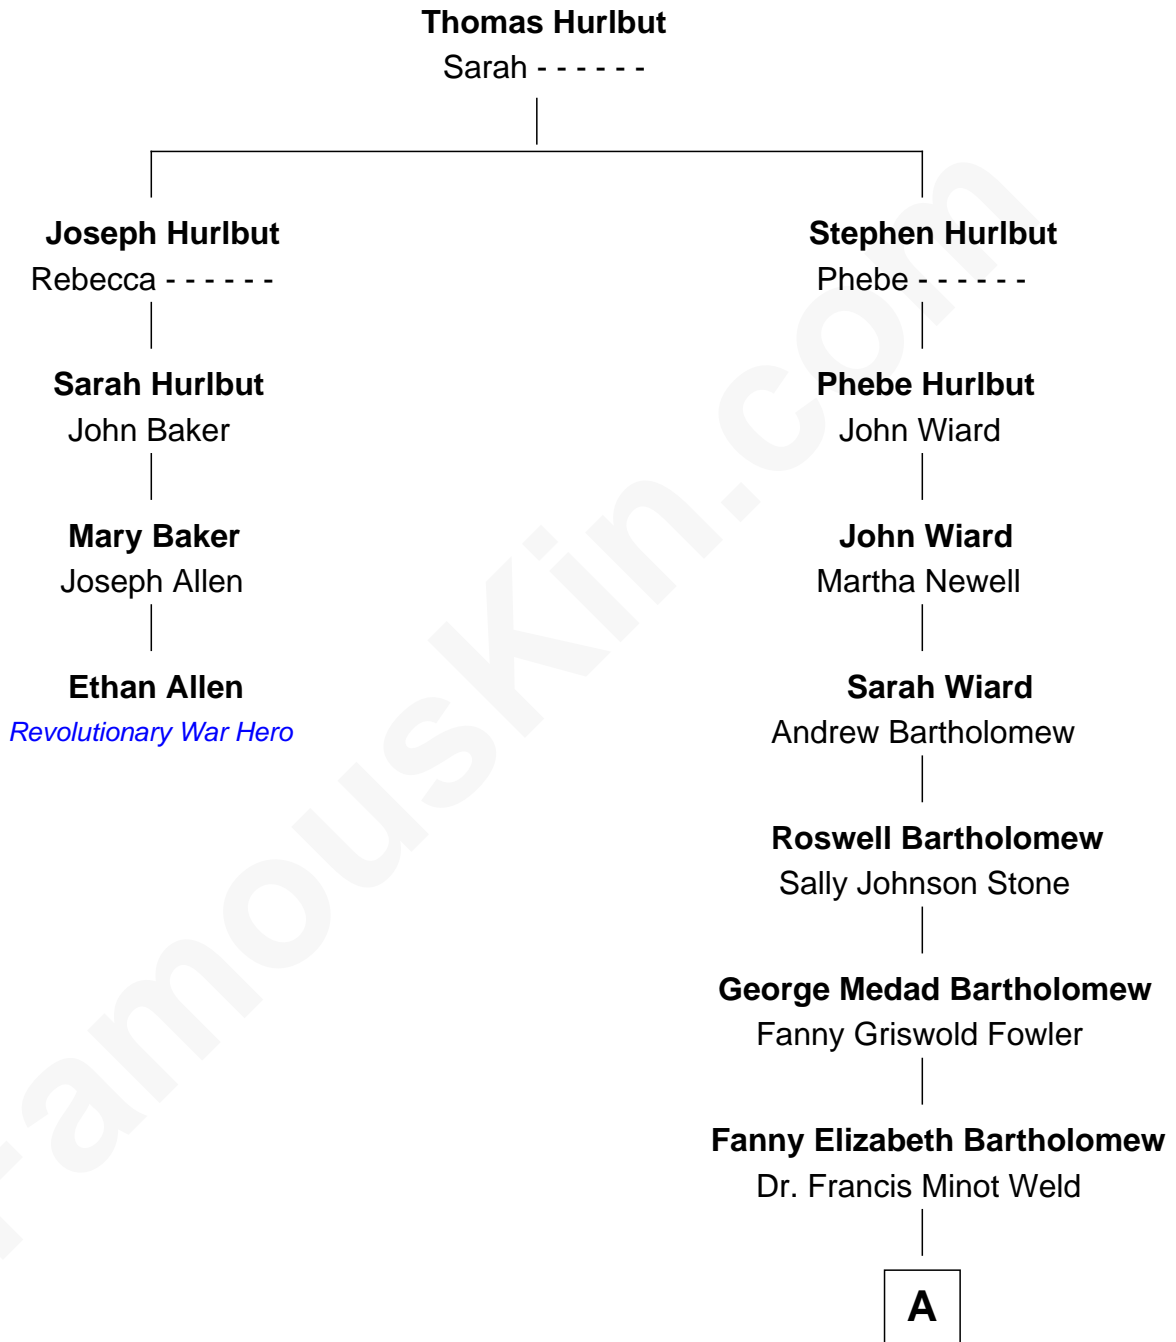

FamousKin.com Relationship Chart of

Ethan Allen

Revolutionary War Hero

3rd cousin 6 times removed of

Bill Weld

68th Governor of Massachusetts

A

Francis Minot Weld
Margaret Low White

David Weld
Mary Blake Nichols

Bill Weld

68th Governor of Massachusetts

FamousKin.com