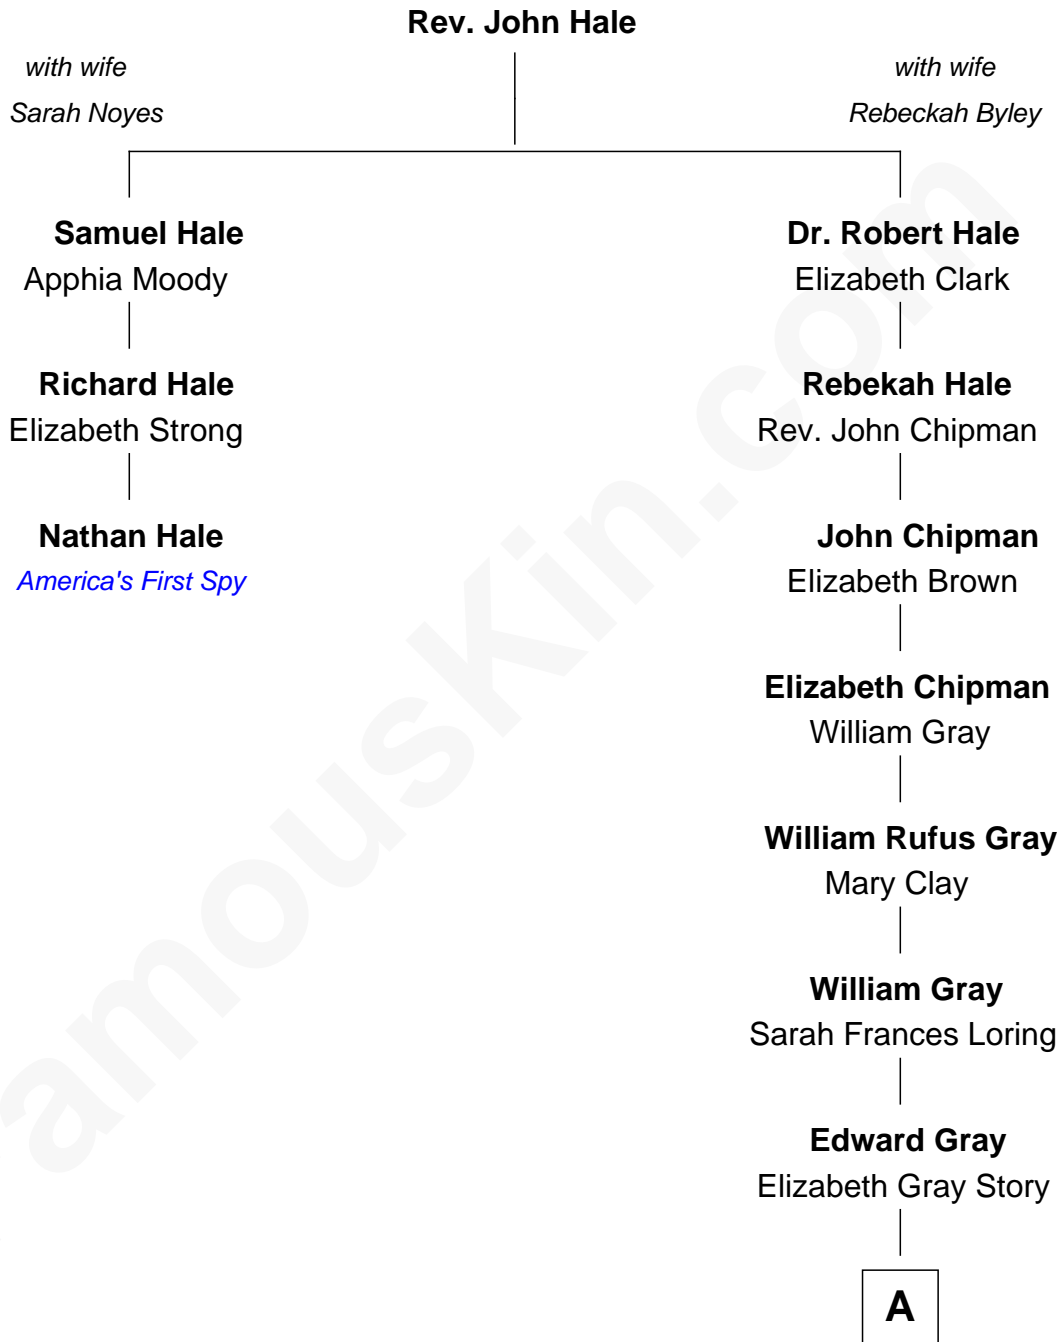

FamousKin.com Relationship Chart of

Nathan Hale

America's First Spy

2nd cousin 7 times removed of

Story Musgrave

NASA Astronaut

A

—
Marguerite Gray
John Butler Swann

—
Marguerite Swann
Percy Musgrave

—
Story Musgrave
NASA Astronaut

FamousKin.com