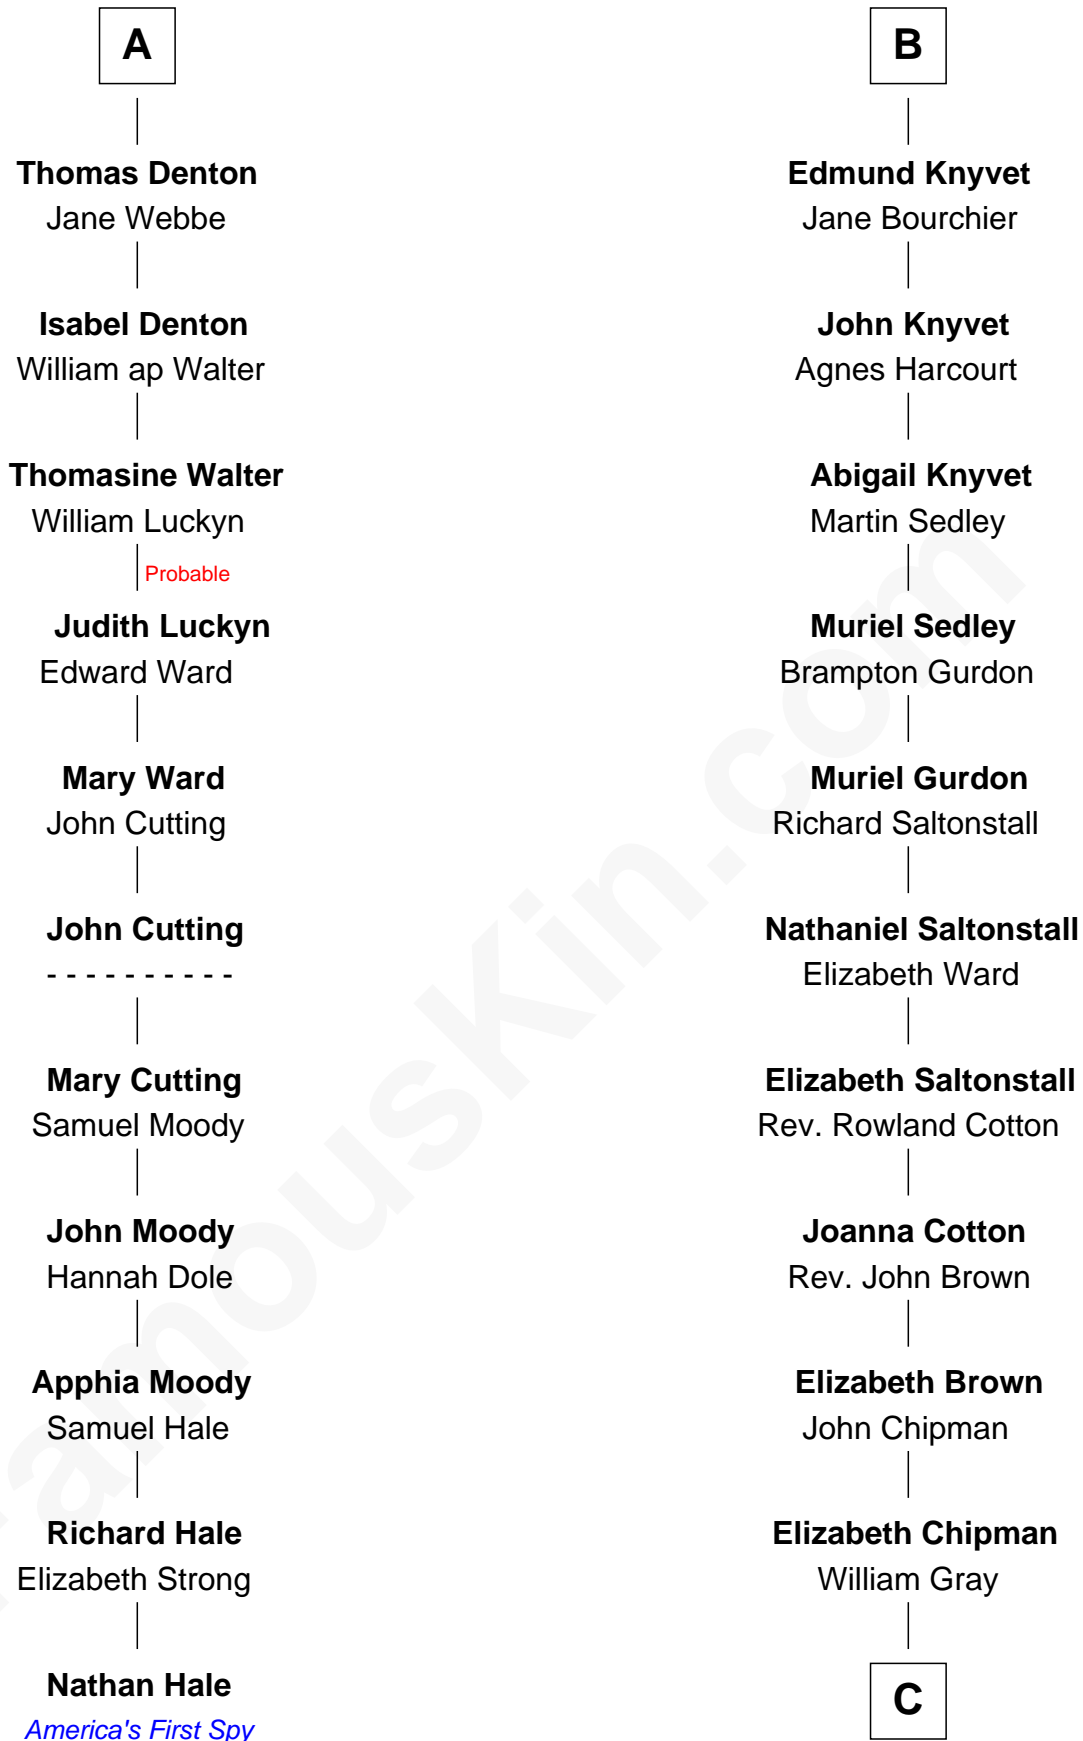

FamousKin.com

Relationship Chart of

Nathan Hale

America's First Spy

17th cousin 1 time removed of

Horace Gray

U.S. Supreme Court Justice

Sir Robert de Ros

Isabel de Aubeney

C

Horace Gray
Harriet Upham

Horace Gray
U.S. Supreme Court Justice

FamousKin.com