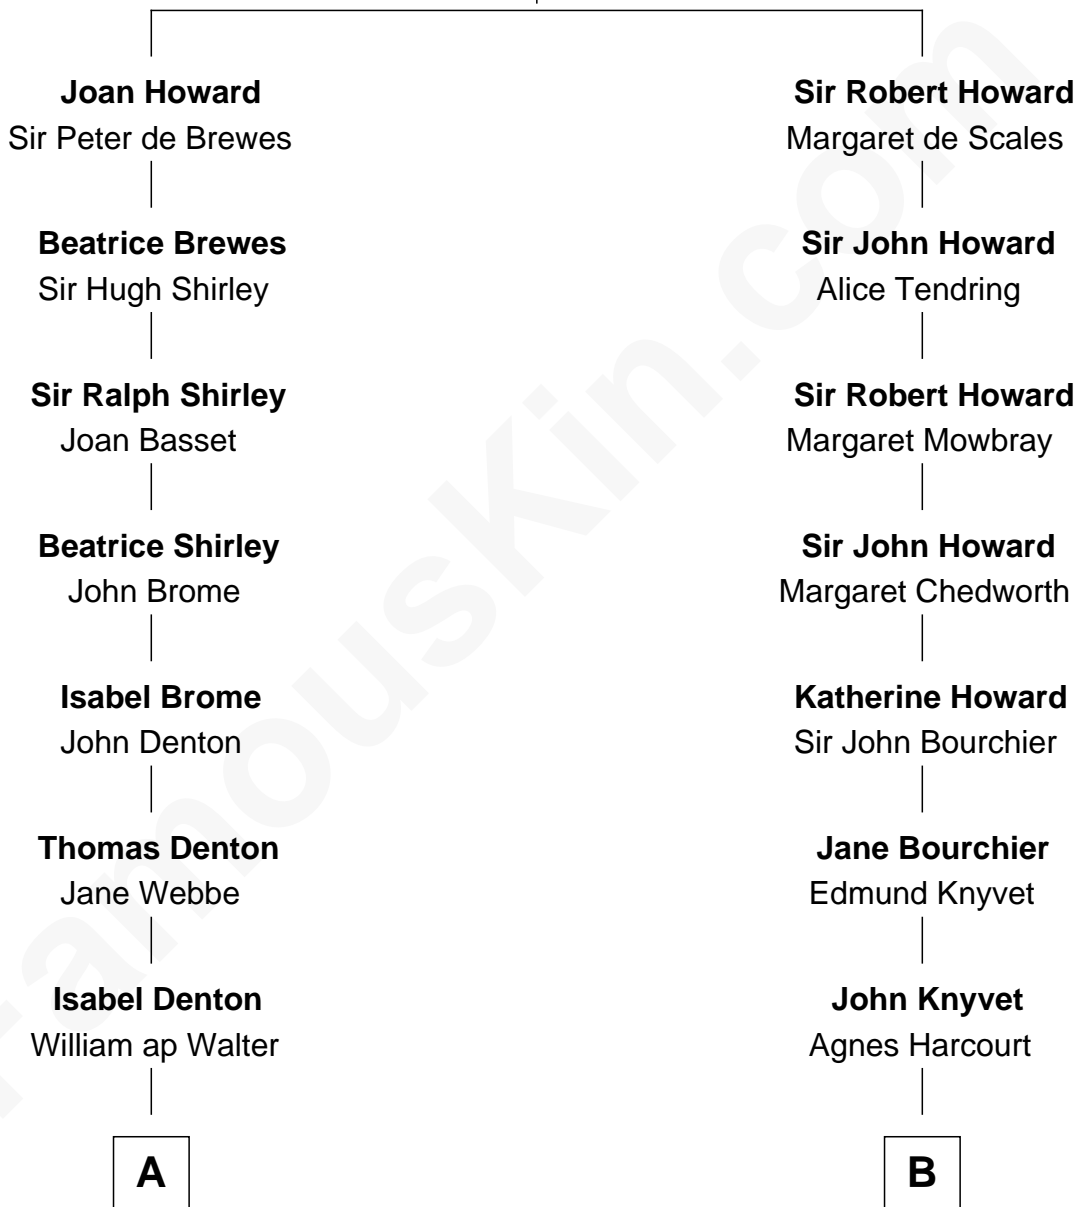

FamousKin.com Relationship Chart of

Nathan Hale

America's First Spy

15th cousin 1 time removed of

Horace Gray

U.S. Supreme Court Justice

Sir John Howard

Alice de Bois

A

Thomasine Walter

William Luckyn

Probable

Judith Luckyn

Edward Ward

Mary Ward

John Cutting