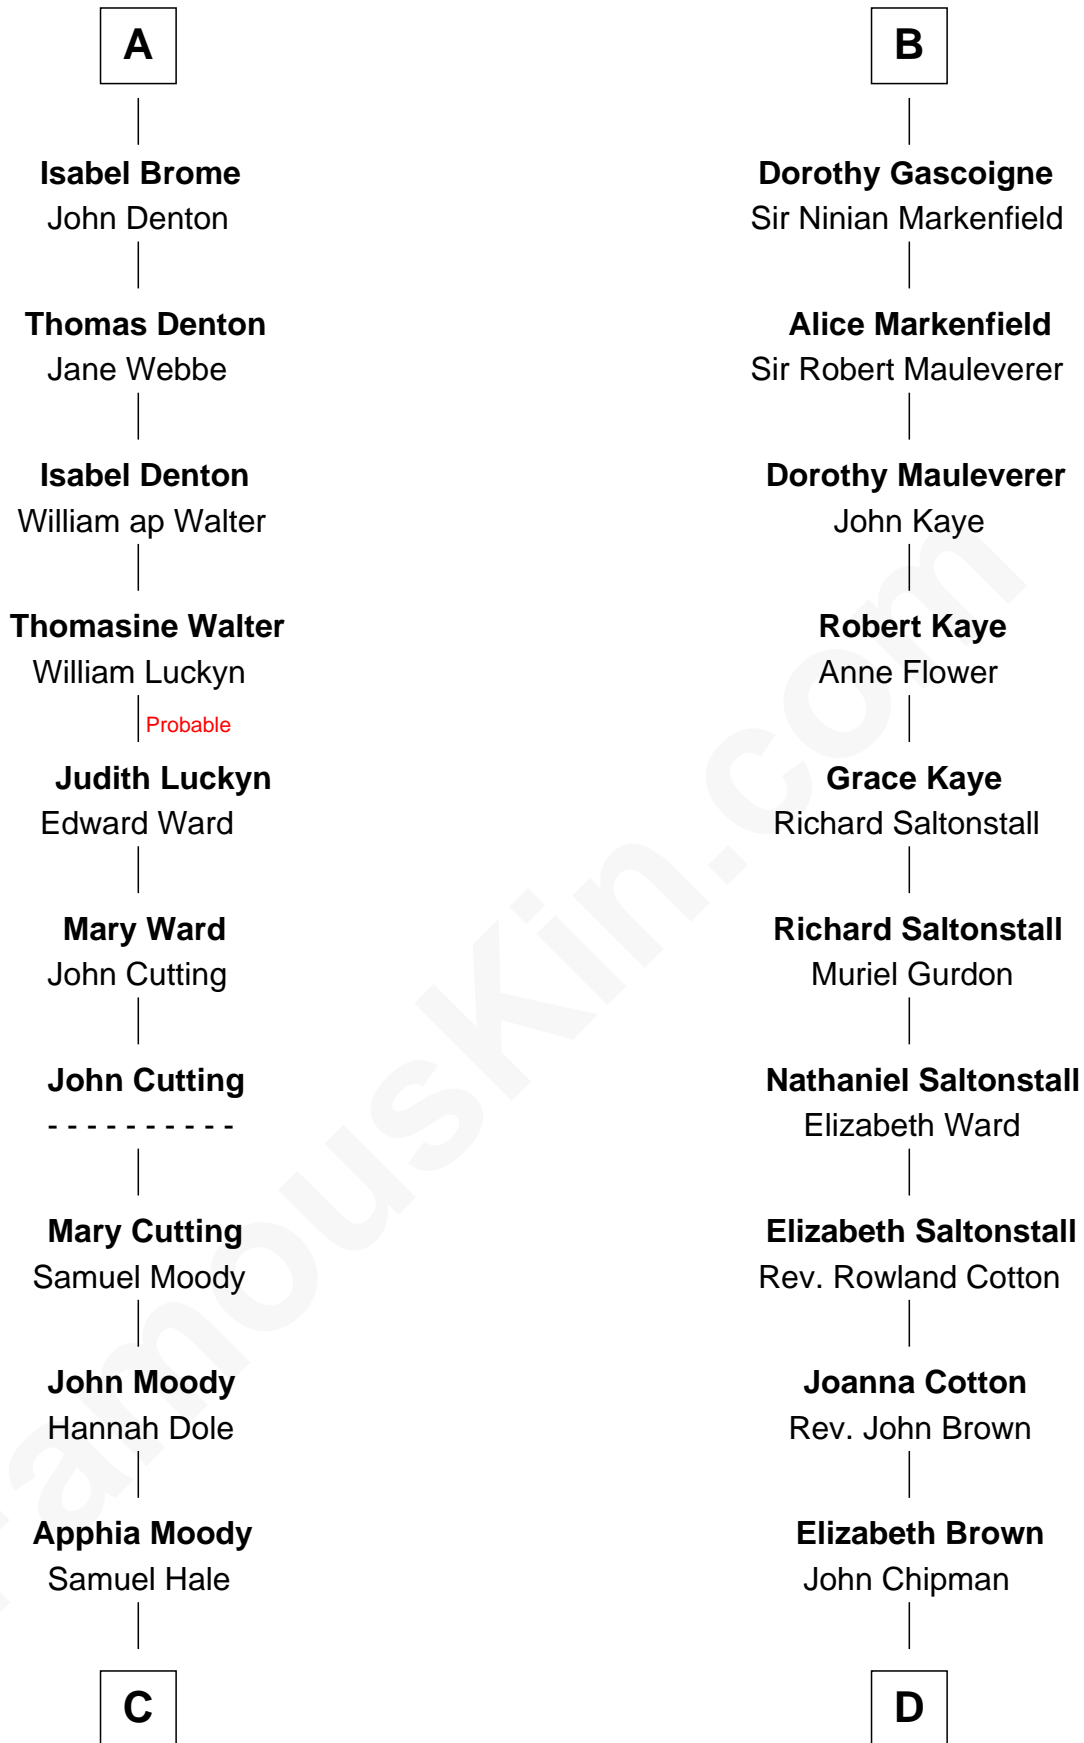

FamousKin.com Relationship Chart of

Nathan Hale

America's First Spy

18th cousin 1 time removed of

Horace Gray

U.S. Supreme Court Justice

C

Richard Hale
Elizabeth Strong

Nathan Hale
America's First Spy

D

Elizabeth Chipman
William Gray

Horace Gray
Harriet Upham

Horace Gray
U.S. Supreme Court Justice

FamousKin.com