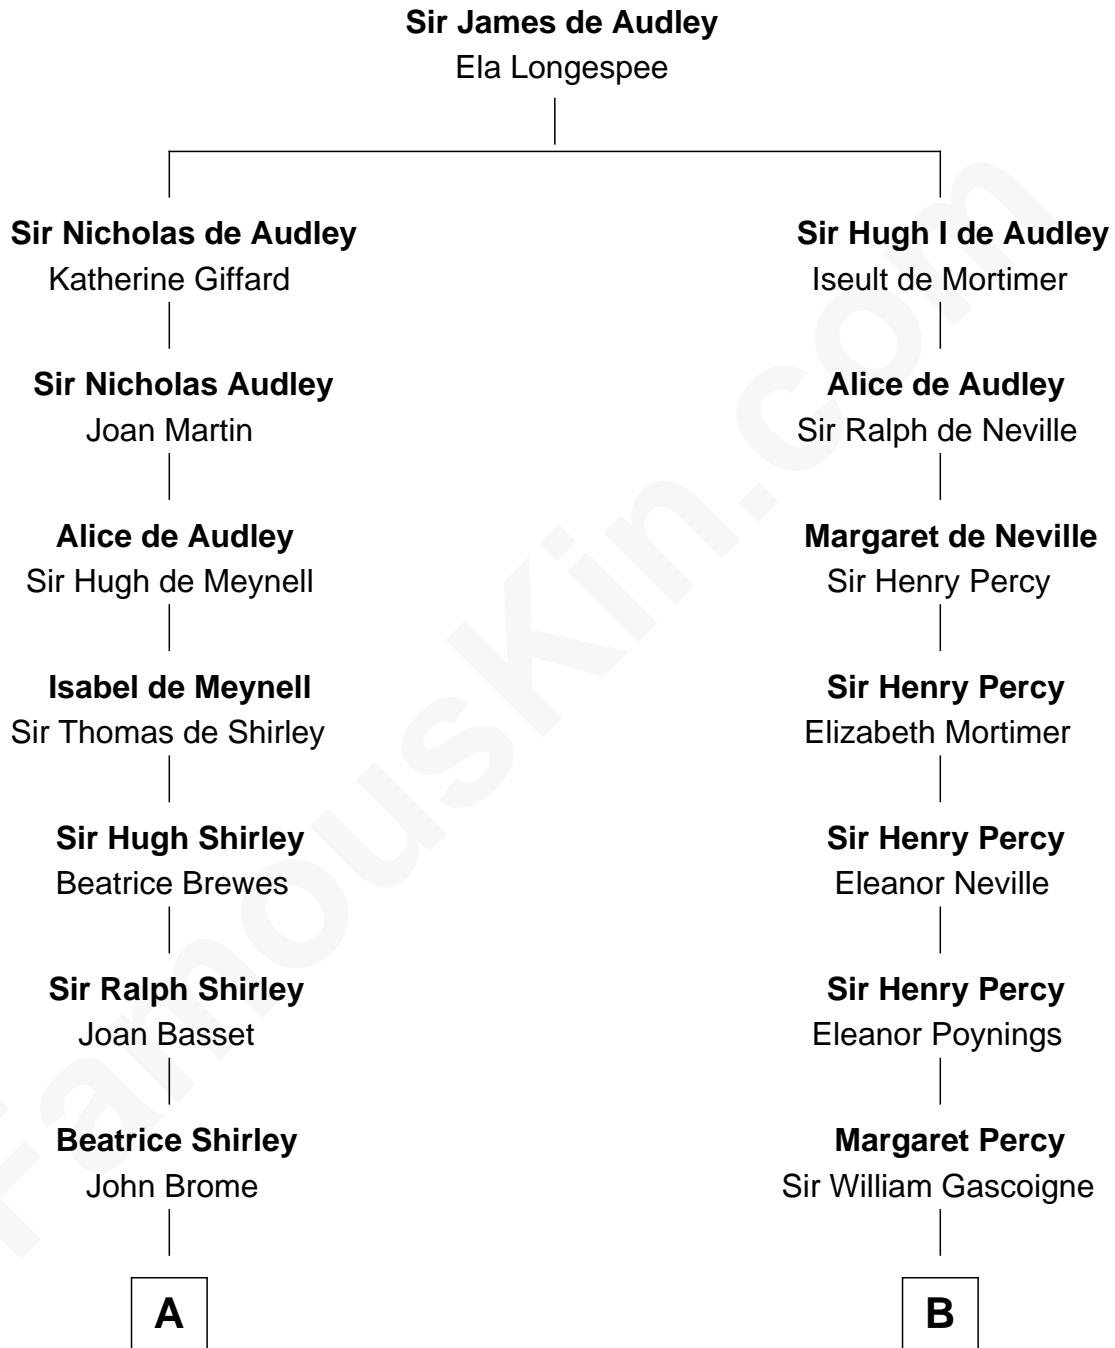

FamousKin.com Relationship Chart of

Nathan Hale

America's First Spy

18th cousin 1 time removed of

Horace Gray

U.S. Supreme Court Justice

C

Richard Hale
Elizabeth Strong

Nathan Hale
America's First Spy

D

Elizabeth Chipman
William Gray

Horace Gray
Harriet Upham

Horace Gray
U.S. Supreme Court Justice

FamousKin.com