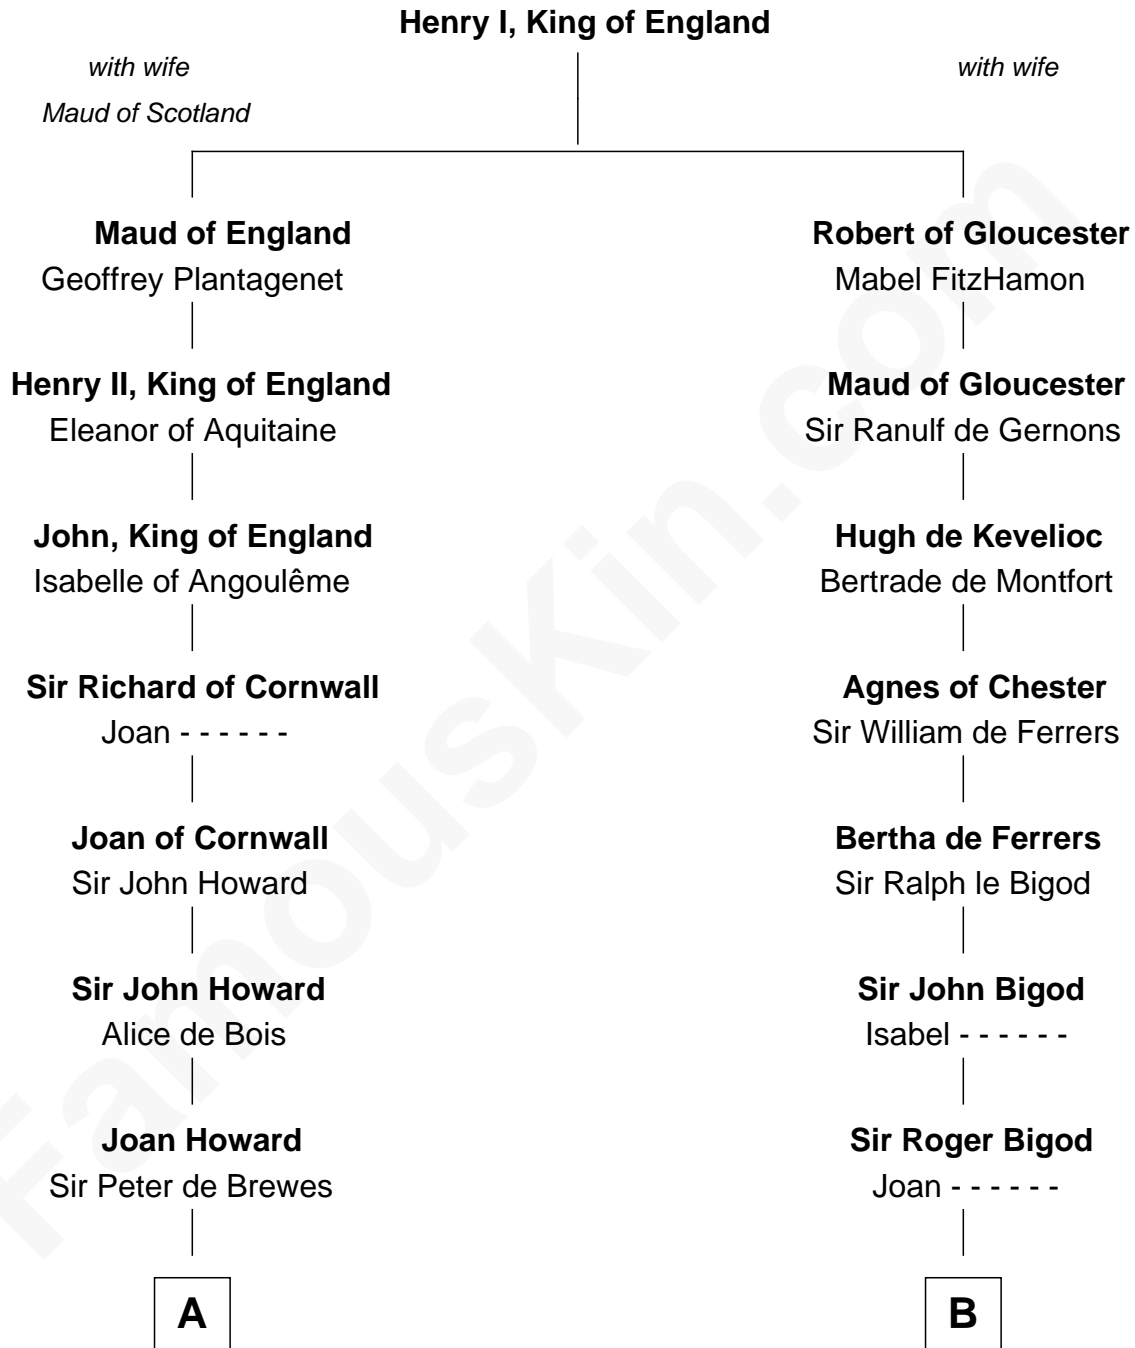

# FamousKin.com Relationship Chart of

**Nathan Hale**

*America's First Spy*

21st cousin of

**Frederick Law Olmsted**

*Landscape Architect*

**C**

**Mary Cutting**  
Samuel Moody

**John Moody**  
Hannah Dole

**Apphia Moody**  
Samuel Hale

**Richard Hale**  
Elizabeth Strong

**Nathan Hale**  
*America's First Spy*

**D**

**Abigail Burroughs**  
Jotham Ives

**Abigail Ives**  
Amos Doolittle

**Abigail Anne Doolittle**  
Samuel Hull

**Charlotte Law Hull**  
John Olmsted

**Frederick Law Olmsted**  
*Landscape Architect*