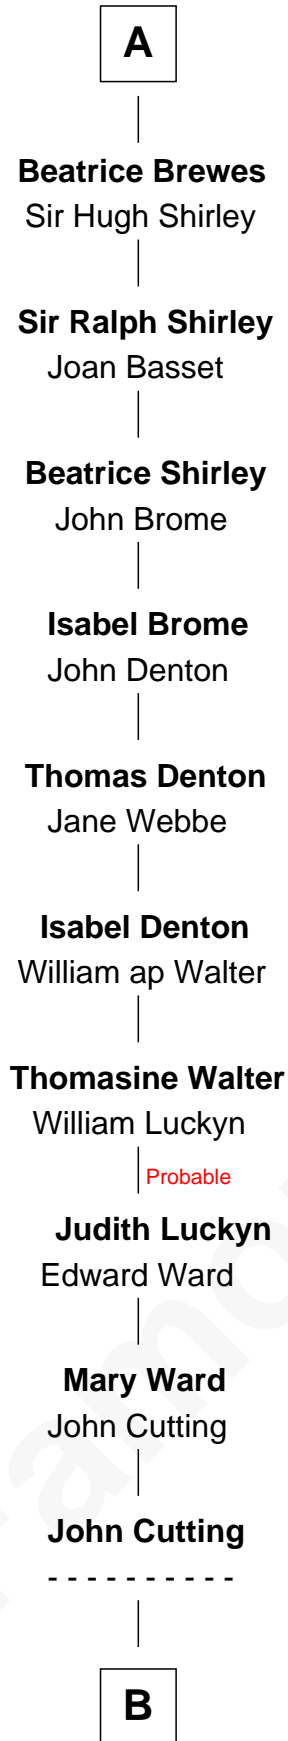

# FamousKin.com Relationship Chart of

**Nathan Hale**

*America's First Spy*

1st cousin 20 times removed of

**Henry de Bohun**

*Magna Carta Surety*

**Henry of Huntingdon**

Ada de Warenne

**William I, King of Scotland**

----- Avenal

**Isabel of Scotland**

Robert de Ros

**Sir William de Ros**

Lucy FitzPiers

**Sir Robert de Ros**

Isabel de Aubeney

**Mary de Ros**

William de Brewes

**Sir Peter de Brewes**

Agnes de Clifford

**Sir Peter de Brewes**

Joan Howard

**A**

**Margaret of Scotland**

Humphrey IV de Bohun

**Henry de Bohun**

*Magna Carta Surety*

**B**

—  
**Mary Cutting**  
Samuel Moody

—  
**John Moody**  
Hannah Dole

—  
**Apphia Moody**  
Samuel Hale

—  
**Richard Hale**  
Elizabeth Strong