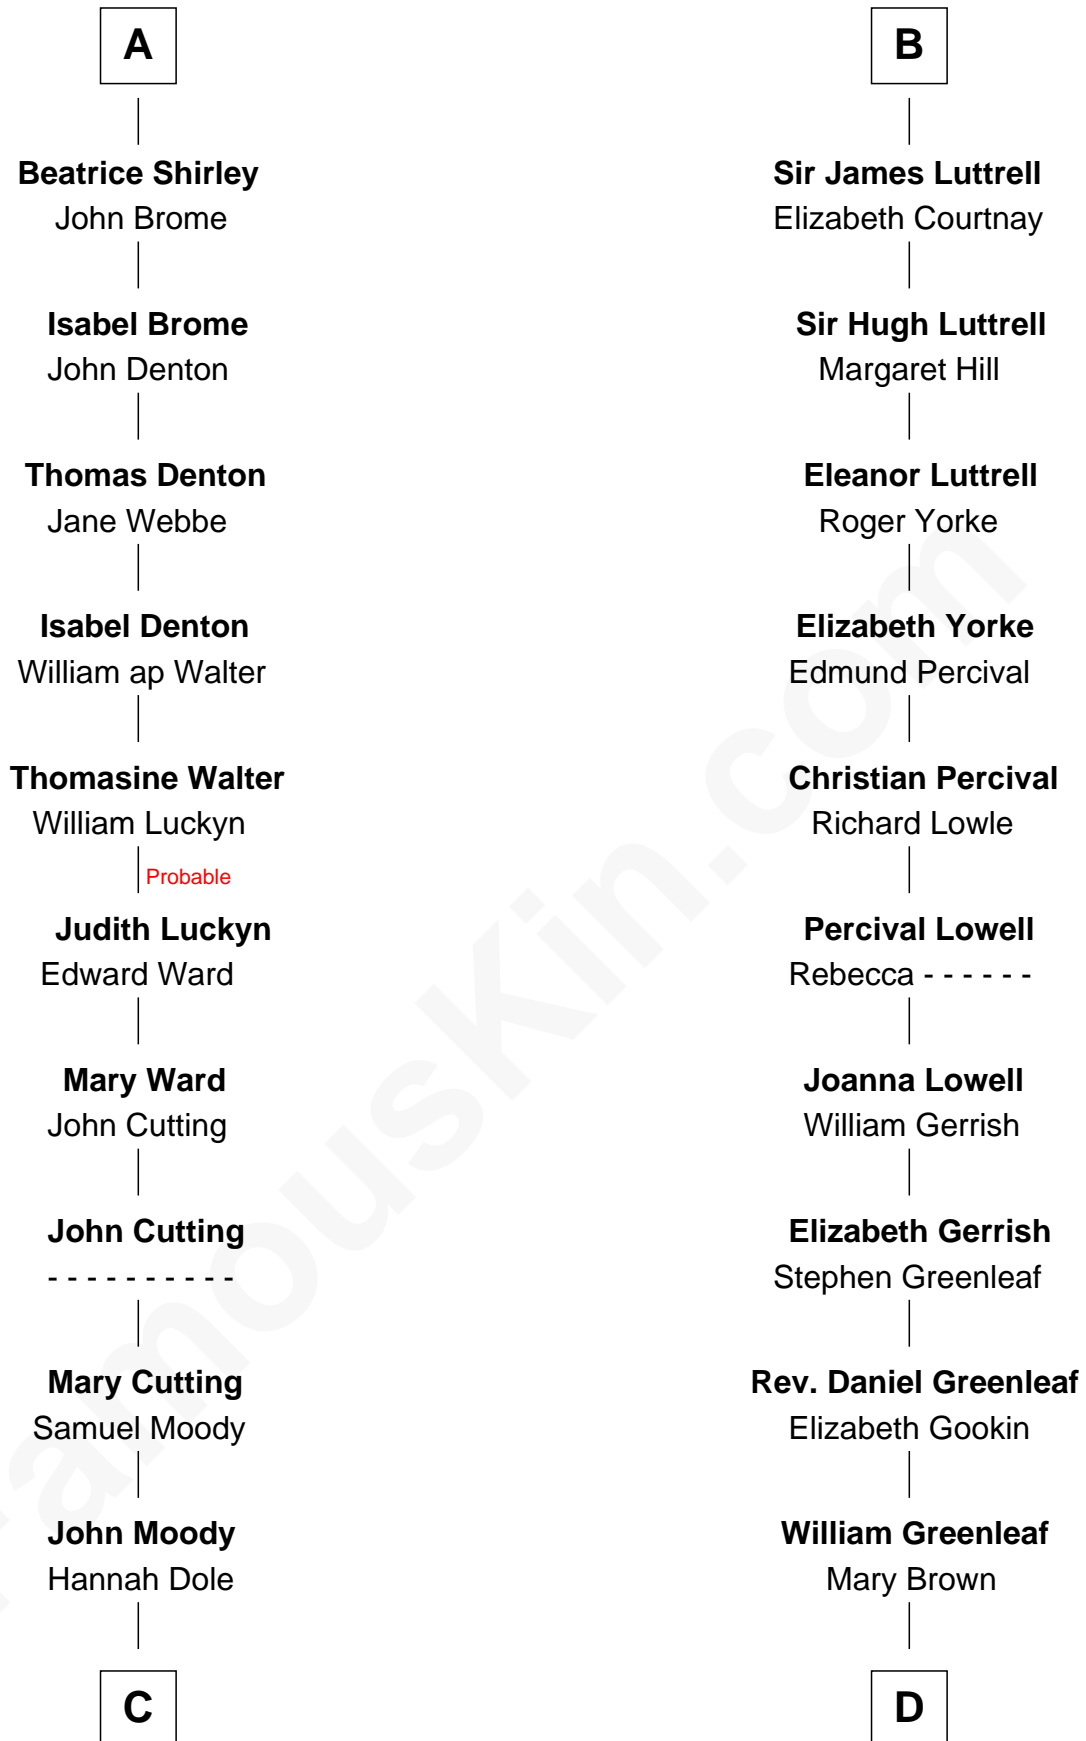

FamousKin.com

Relationship Chart of

Nathan Hale

America's First Spy

19th cousin 1 time removed of

T. S. Eliot

Poet and Playwright

John, King of England

Isabelle of Angoulême

C

Apphia Moody
Samuel Hale

Richard Hale
Elizabeth Strong

Nathan Hale
America's First Spy

D

Nancy Greenleaf
William Cranch

Abigail Adams Cranch
Rev. William Greenleaf Eliot