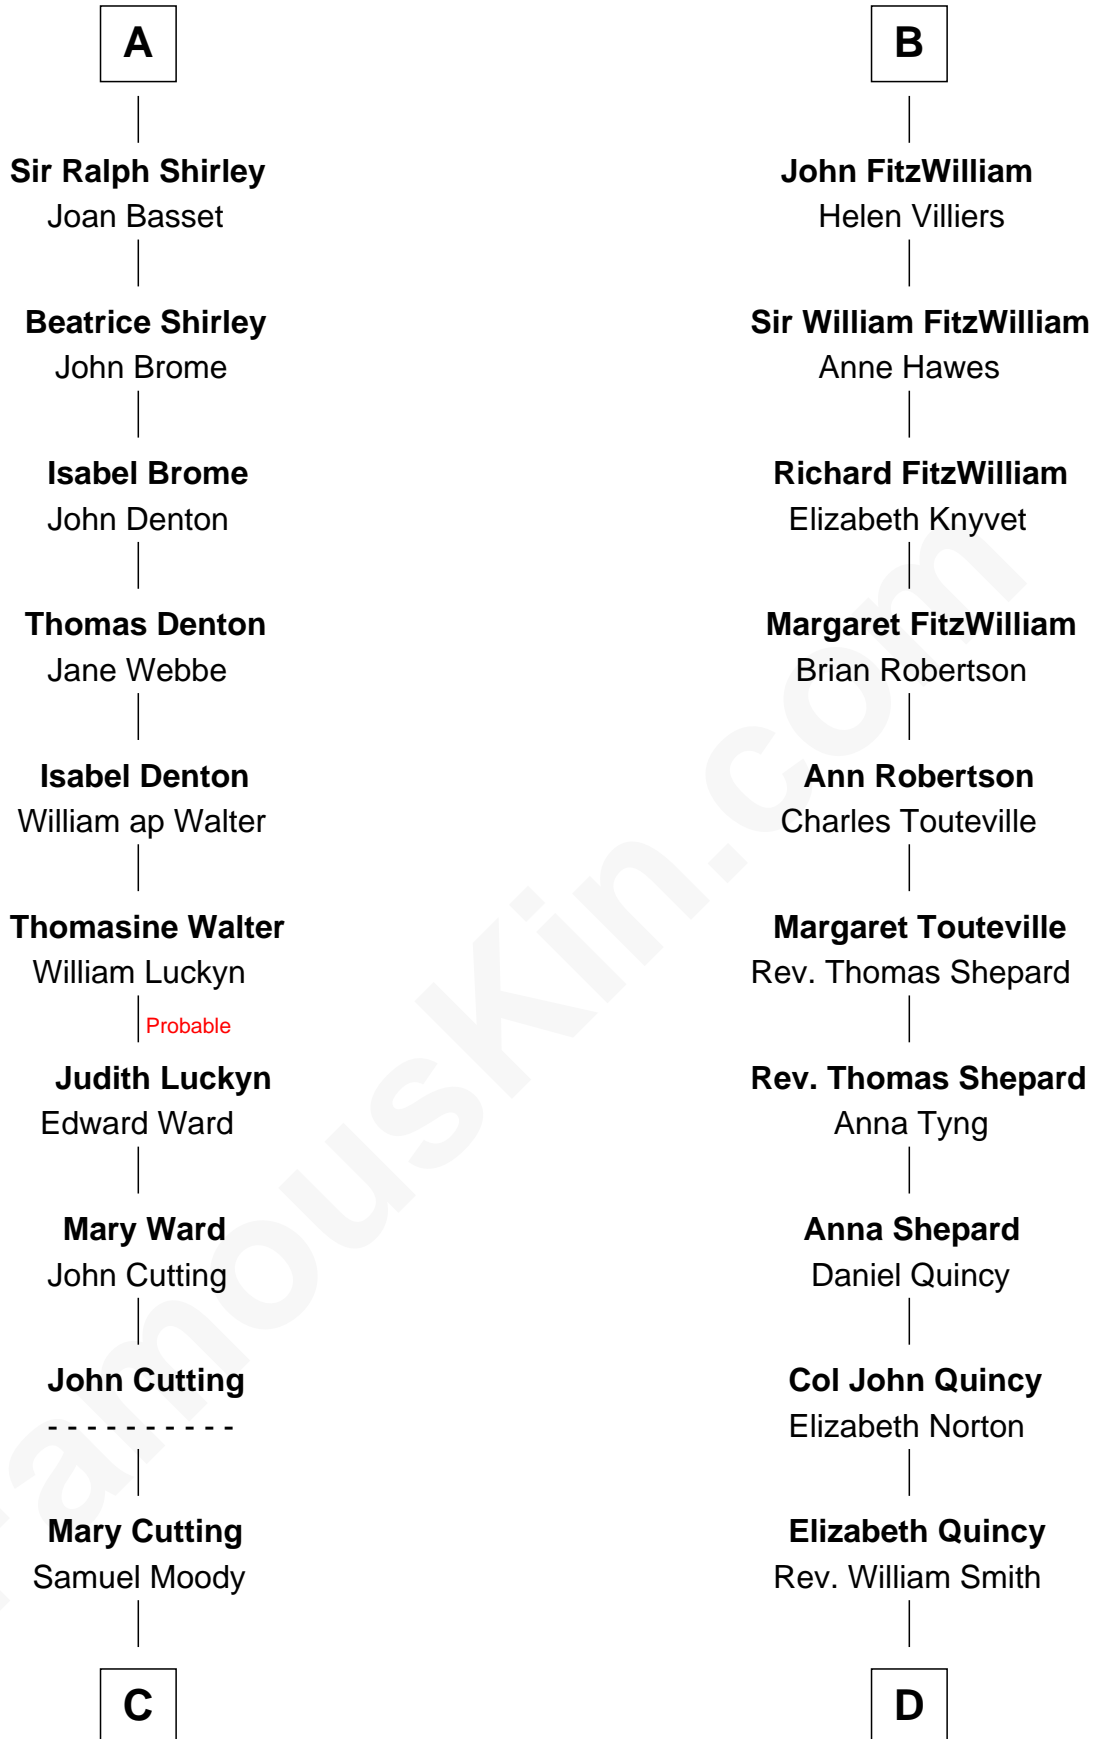

FamousKin.com

Relationship Chart of

Nathan Hale

America's First Spy

20th cousin 1 time removed of

T. S. Eliot

Poet and Playwright

Sir William Longespee

Ela of Salisbury

C

John Moody
Hannah Dole

Apphia Moody
Samuel Hale

Richard Hale
Elizabeth Strong

Nathan Hale
America's First Spy

D

Mary Smith
Richard Cranch

William Cranch
Nancy Greenleaf

Abigail Adams Cranch
Rev. William Greenleaf Eliot

Henry Ware Eliot
Charlotte Champe Stearns

T. S. Eliot
Poet and Playwright