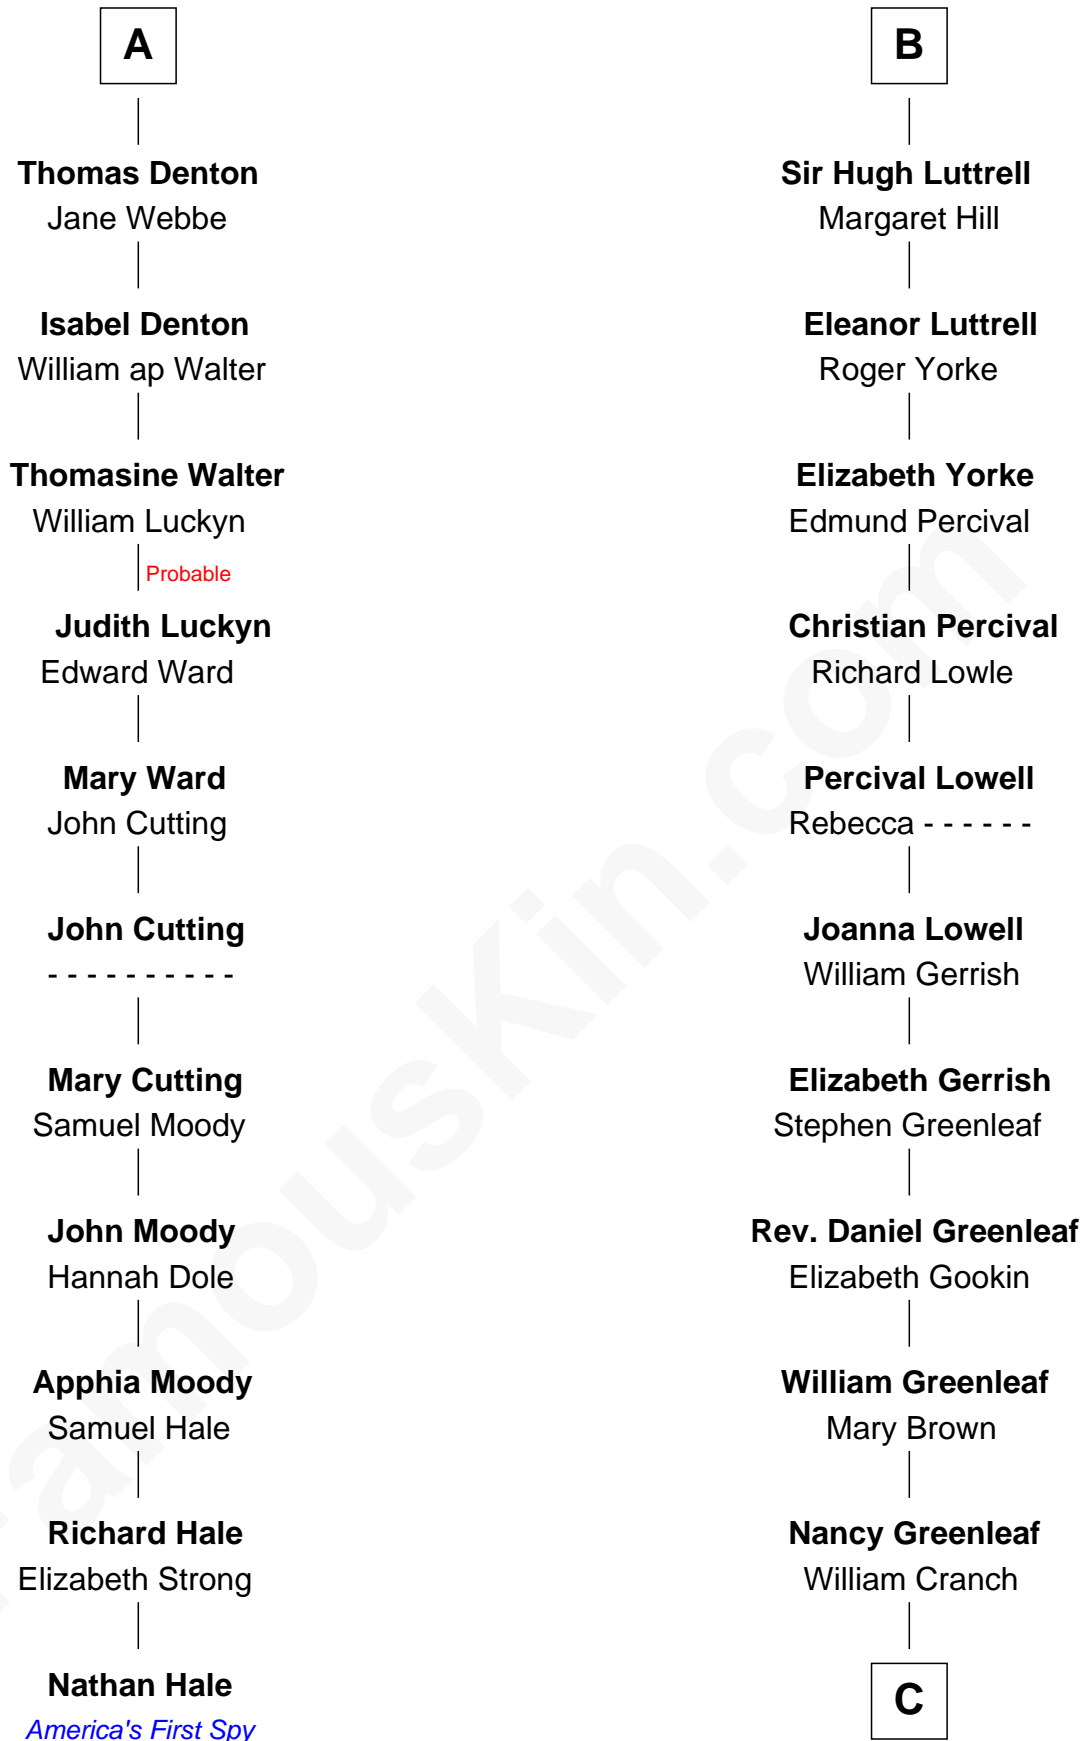

# FamousKin.com Relationship Chart of

**Nathan Hale**

*America's First Spy*

17th cousin 2 times removed of

**T. S. Eliot**

*Poet and Playwright*

**C**

**Abigail Adams Cranch**  
Rev. William Greenleaf Eliot

**Henry Ware Eliot**  
Charlotte Champe Stearns

**T. S. Eliot**  
*Poet and Playwright*

FamousKin.com