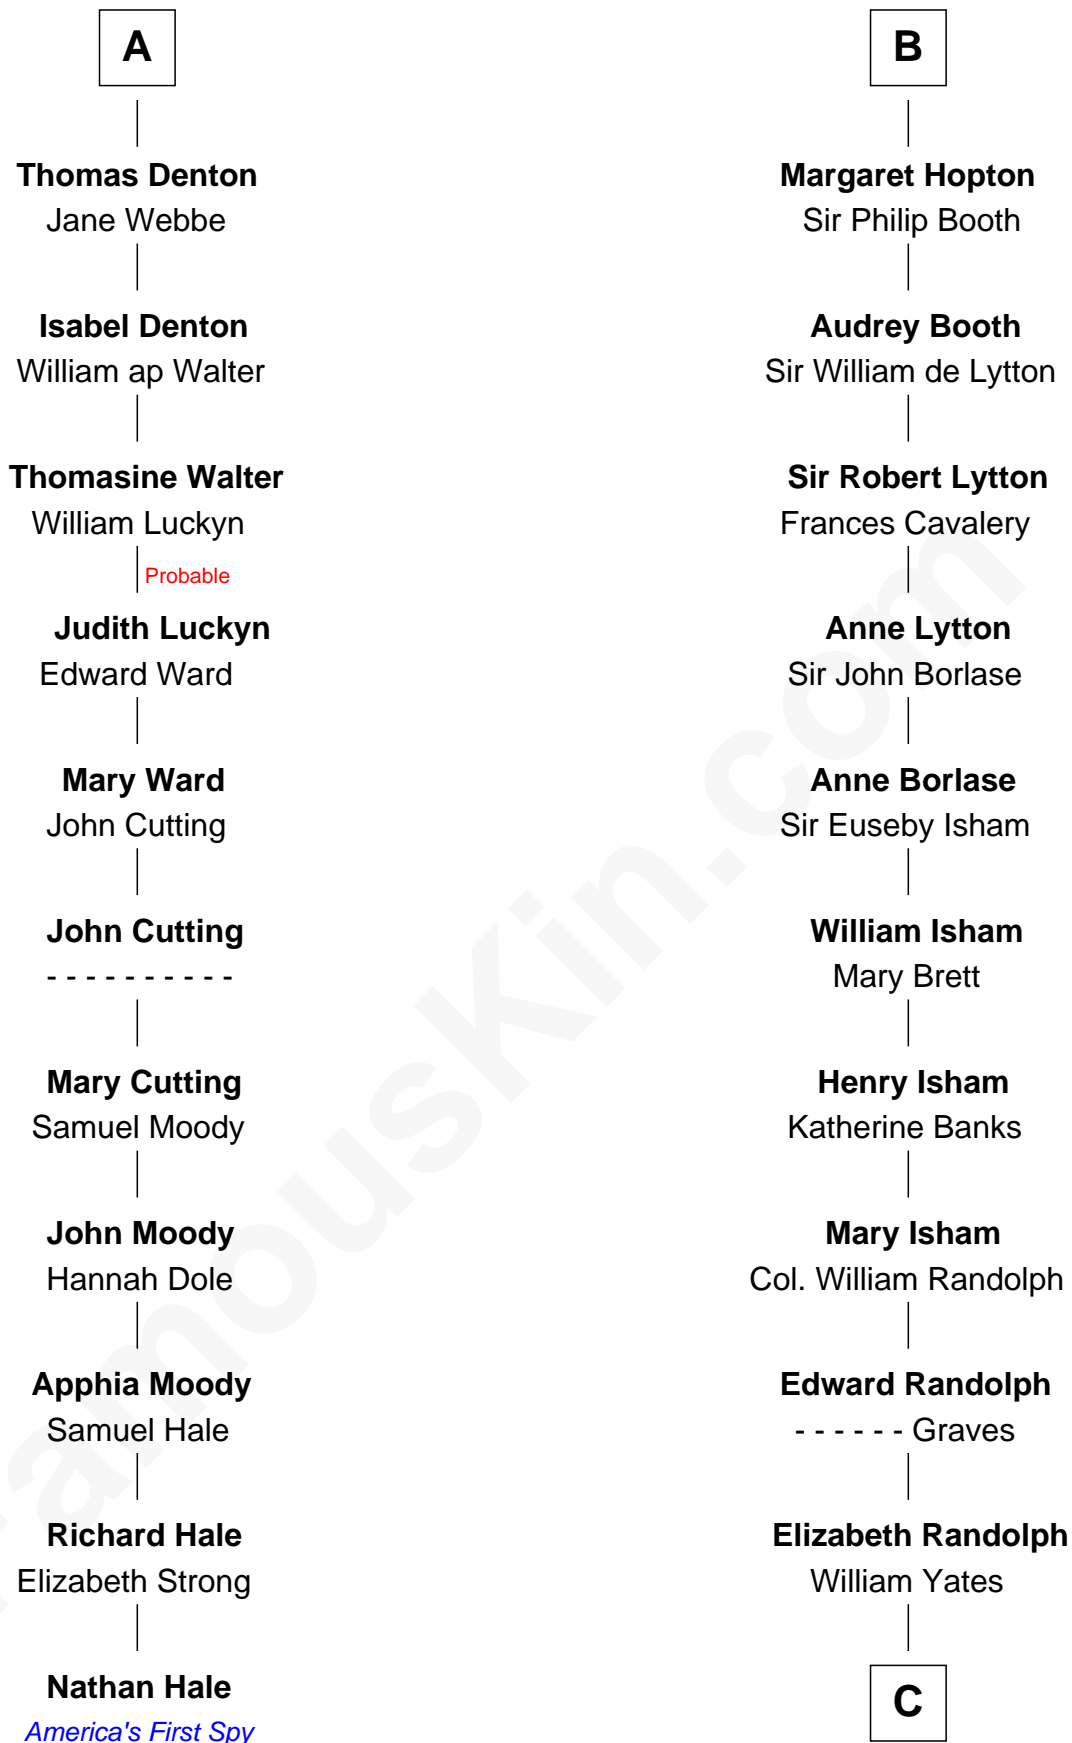

FamousKin.com Relationship Chart of

Nathan Hale

America's First Spy

17th cousin 3 times removed of

William Fishback

17th Governor of Arkansas

Sir Robert de Ros

Isabel de Aubeney

C

William Yates

Anne Isham Poythress

Benjamin Poythress Yates

Elizabeth Frances Stith

Sophia Ann Yates

Frederick Fishback

William Fishback

17th Governor of Arkansas

FamousKin.com