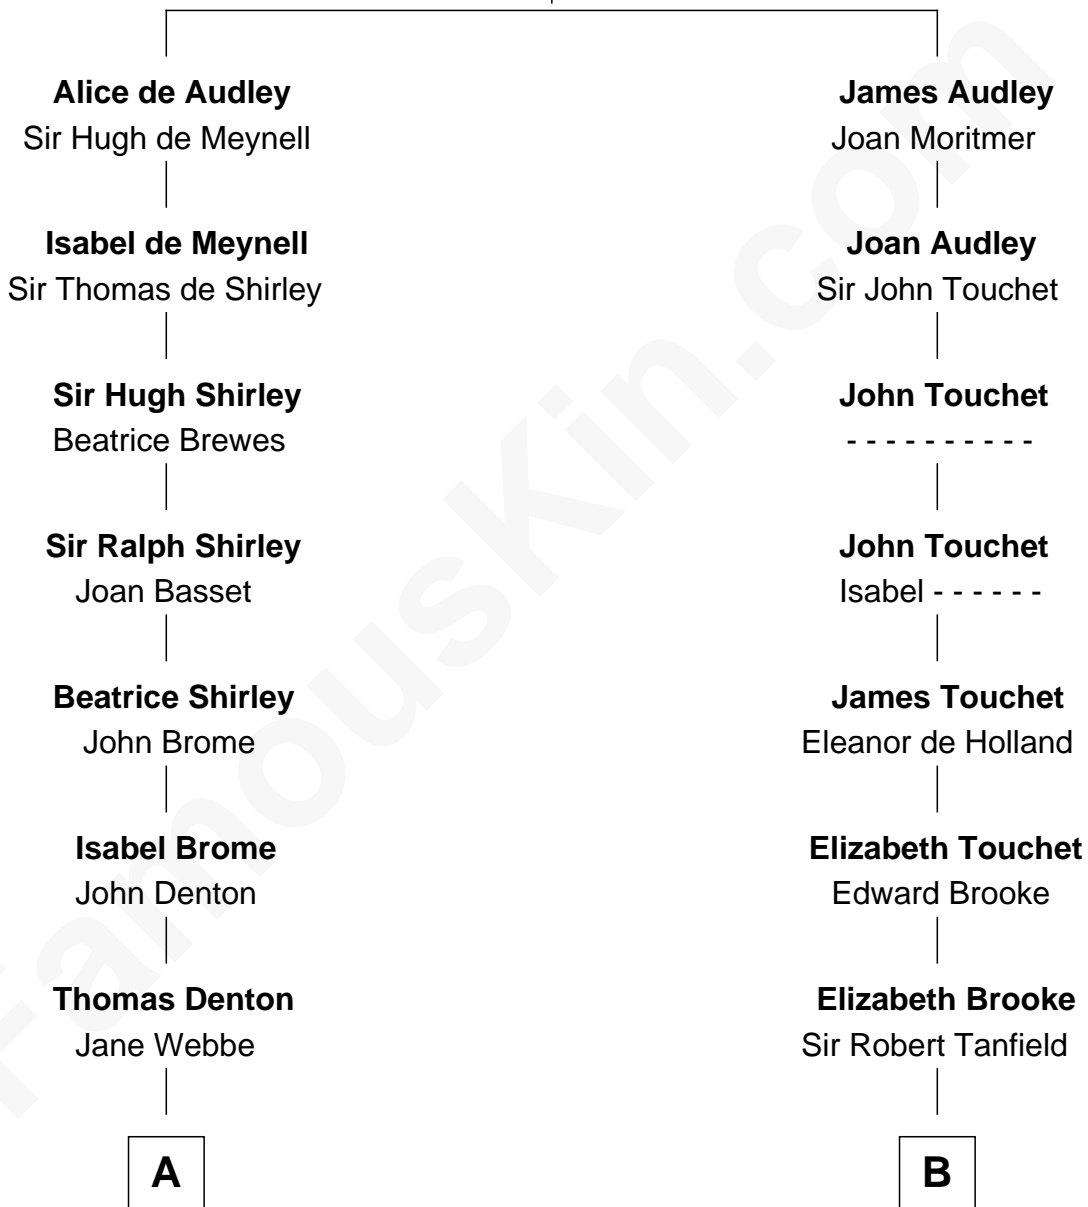

FamousKin.com Relationship Chart of

Nathan Hale

America's First Spy

16th cousin 4 times removed of

William Fishback

17th Governor of Arkansas

Sir Nicholas Audley

Joan Martin

C

William Yates

Anne Isham Poythress

Benjamin Poythress Yates

Elizabeth Frances Stith

Sophia Ann Yates

Frederick Fishback

William Fishback

17th Governor of Arkansas

FamousKin.com