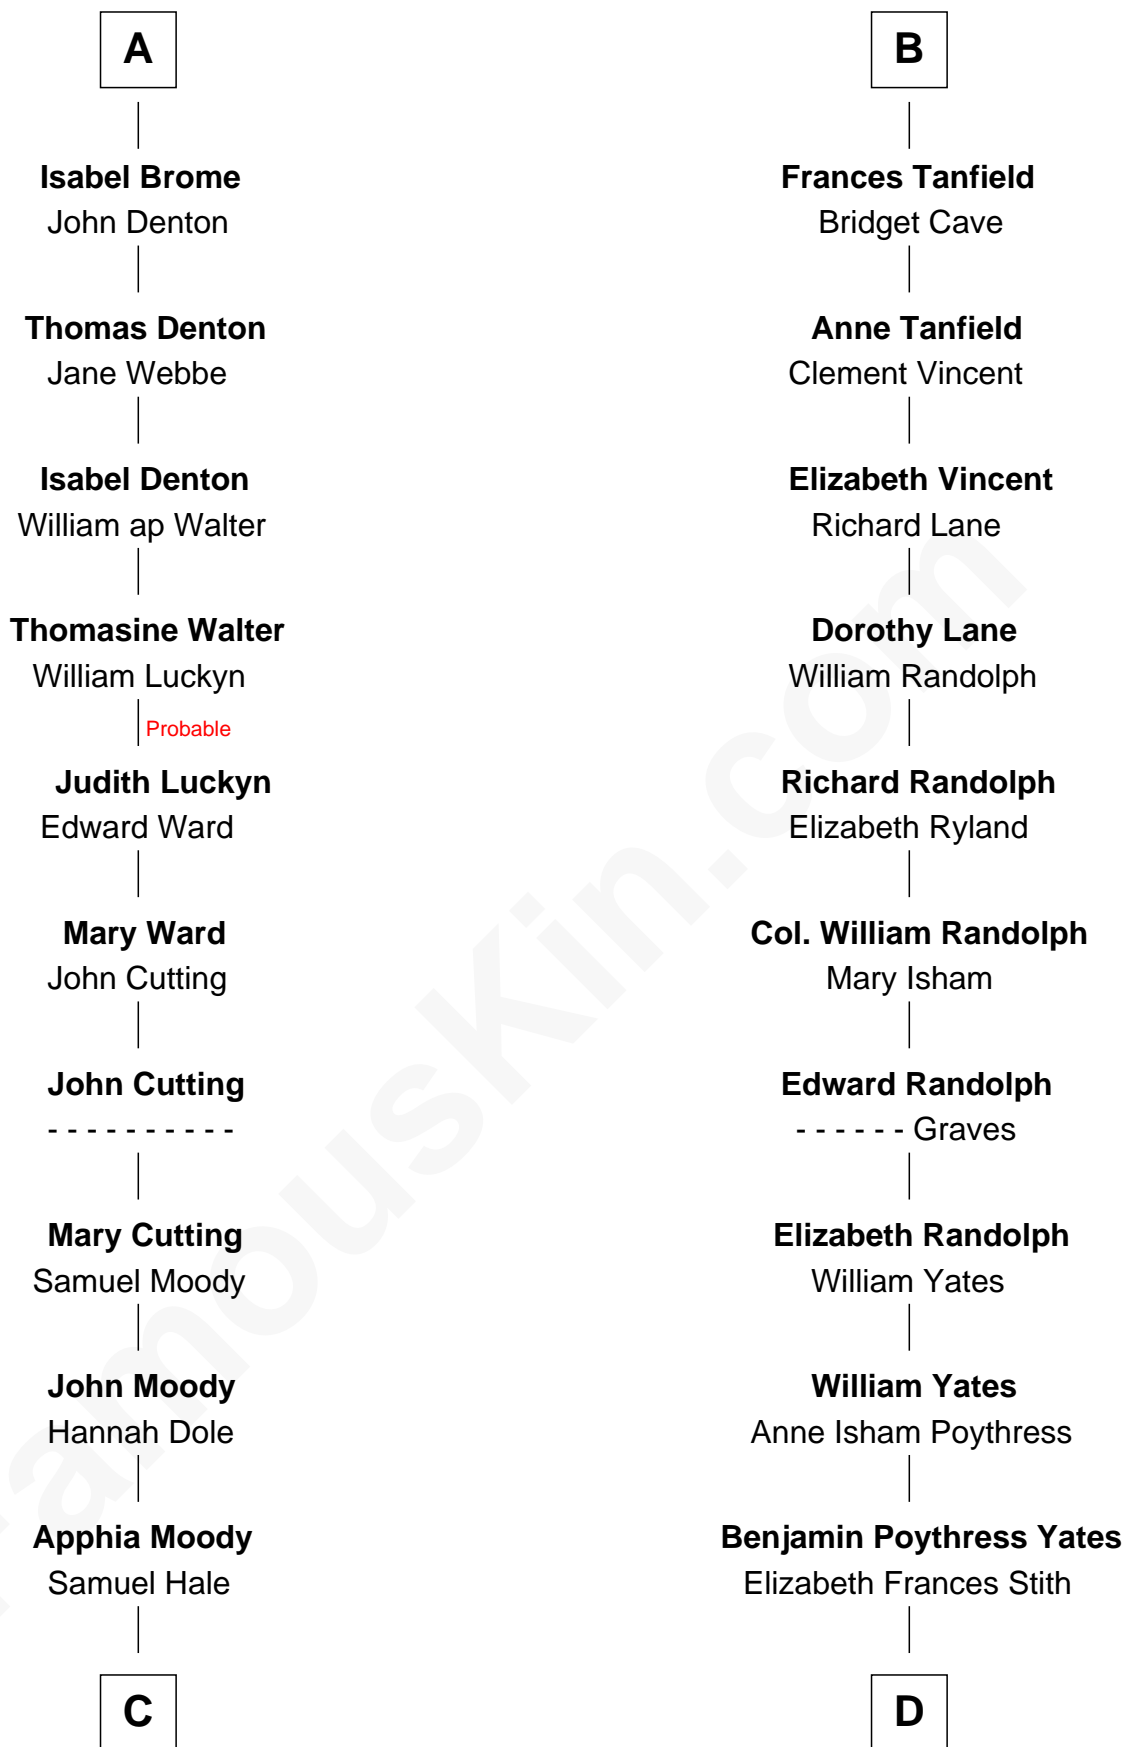

# FamousKin.com Relationship Chart of

**Nathan Hale**

*America's First Spy*

18th cousin of

**William Fishback**

*17th Governor of Arkansas*

**Sir James de Audley**

Ela Longespee

Iseult de Mortimer

**Alice de Audley**

Sir Ralph de Neville

**Sir John de Neville**

Maude de Percy

**Sir Ralph Neville**

Joan Beaufort

**Sir Edward Neville**

Katherine Howard

**Catherine Neville**

Robert Tanfield

**William Tanfield**

Elizabeth Stavely

**B**

**C**

**Richard Hale**  
Elizabeth Strong

**Nathan Hale**  
*America's First Spy*

**D**

**Sophia Ann Yates**  
Frederick Fishback

**William Fishback**  
*17th Governor of Arkansas*

FamousKin.com