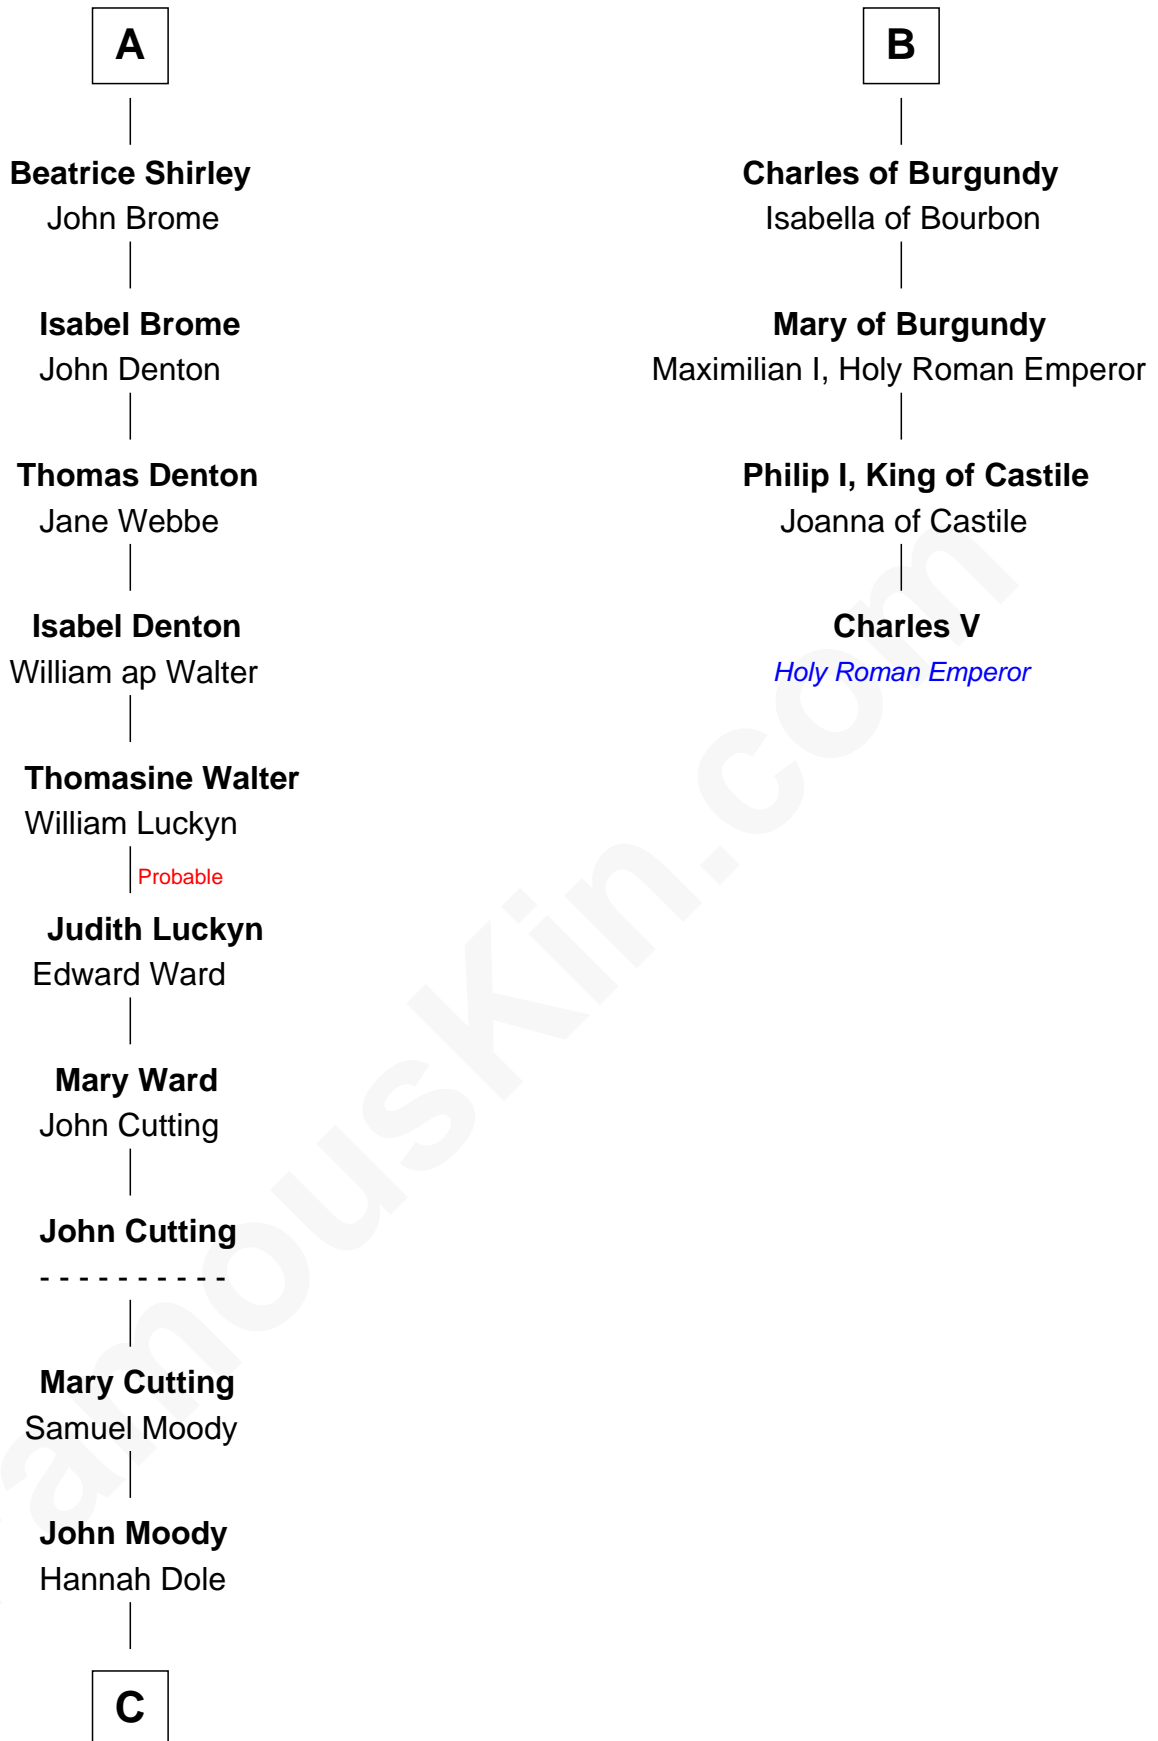

FamousKin.com Relationship Chart of

Nathan Hale

America's First Spy

10th cousin 9 times removed of

Charles V

Holy Roman Emperor

John, King of England

Isabelle of Angoulême

C

—
Apphia Moody
Samuel Hale

—
Richard Hale
Elizabeth Strong

—
Nathan Hale
America's First Spy

FamousKin.com