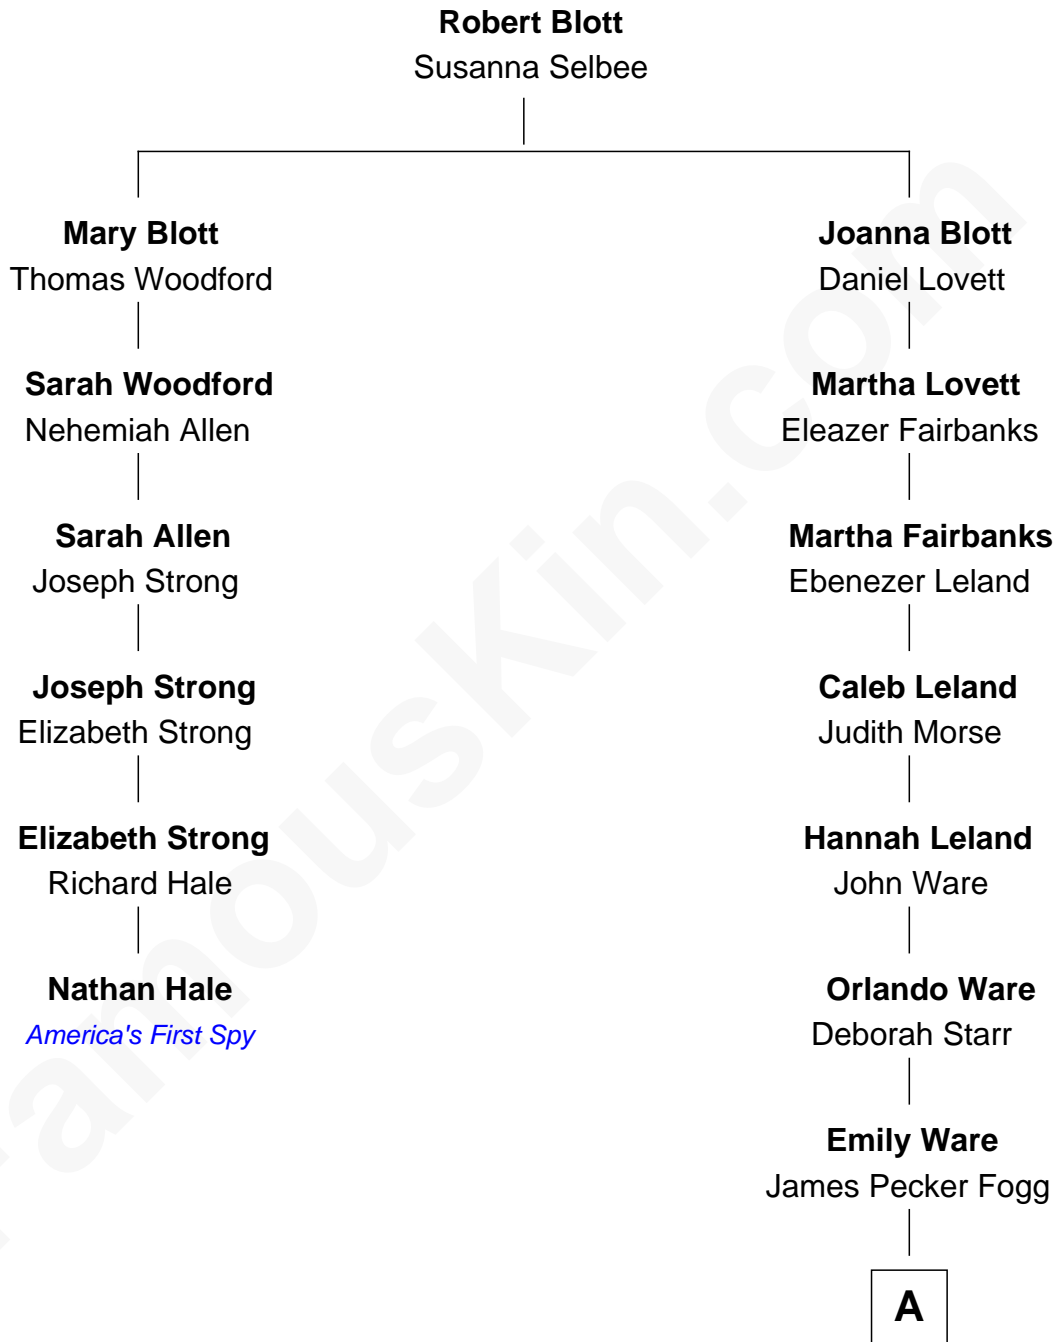

FamousKin.com Relationship Chart of

Nathan Hale

America's First Spy

5th cousin 4 times removed of

Margaret Mead

Cultural Anthropologist

A

James Leland Fogg
Elizabeth Bogart Lockwood

Emily Fogg
Edward Sherwood Mead

Margaret Mead
Cultural Anthropologist

FamousKin.com